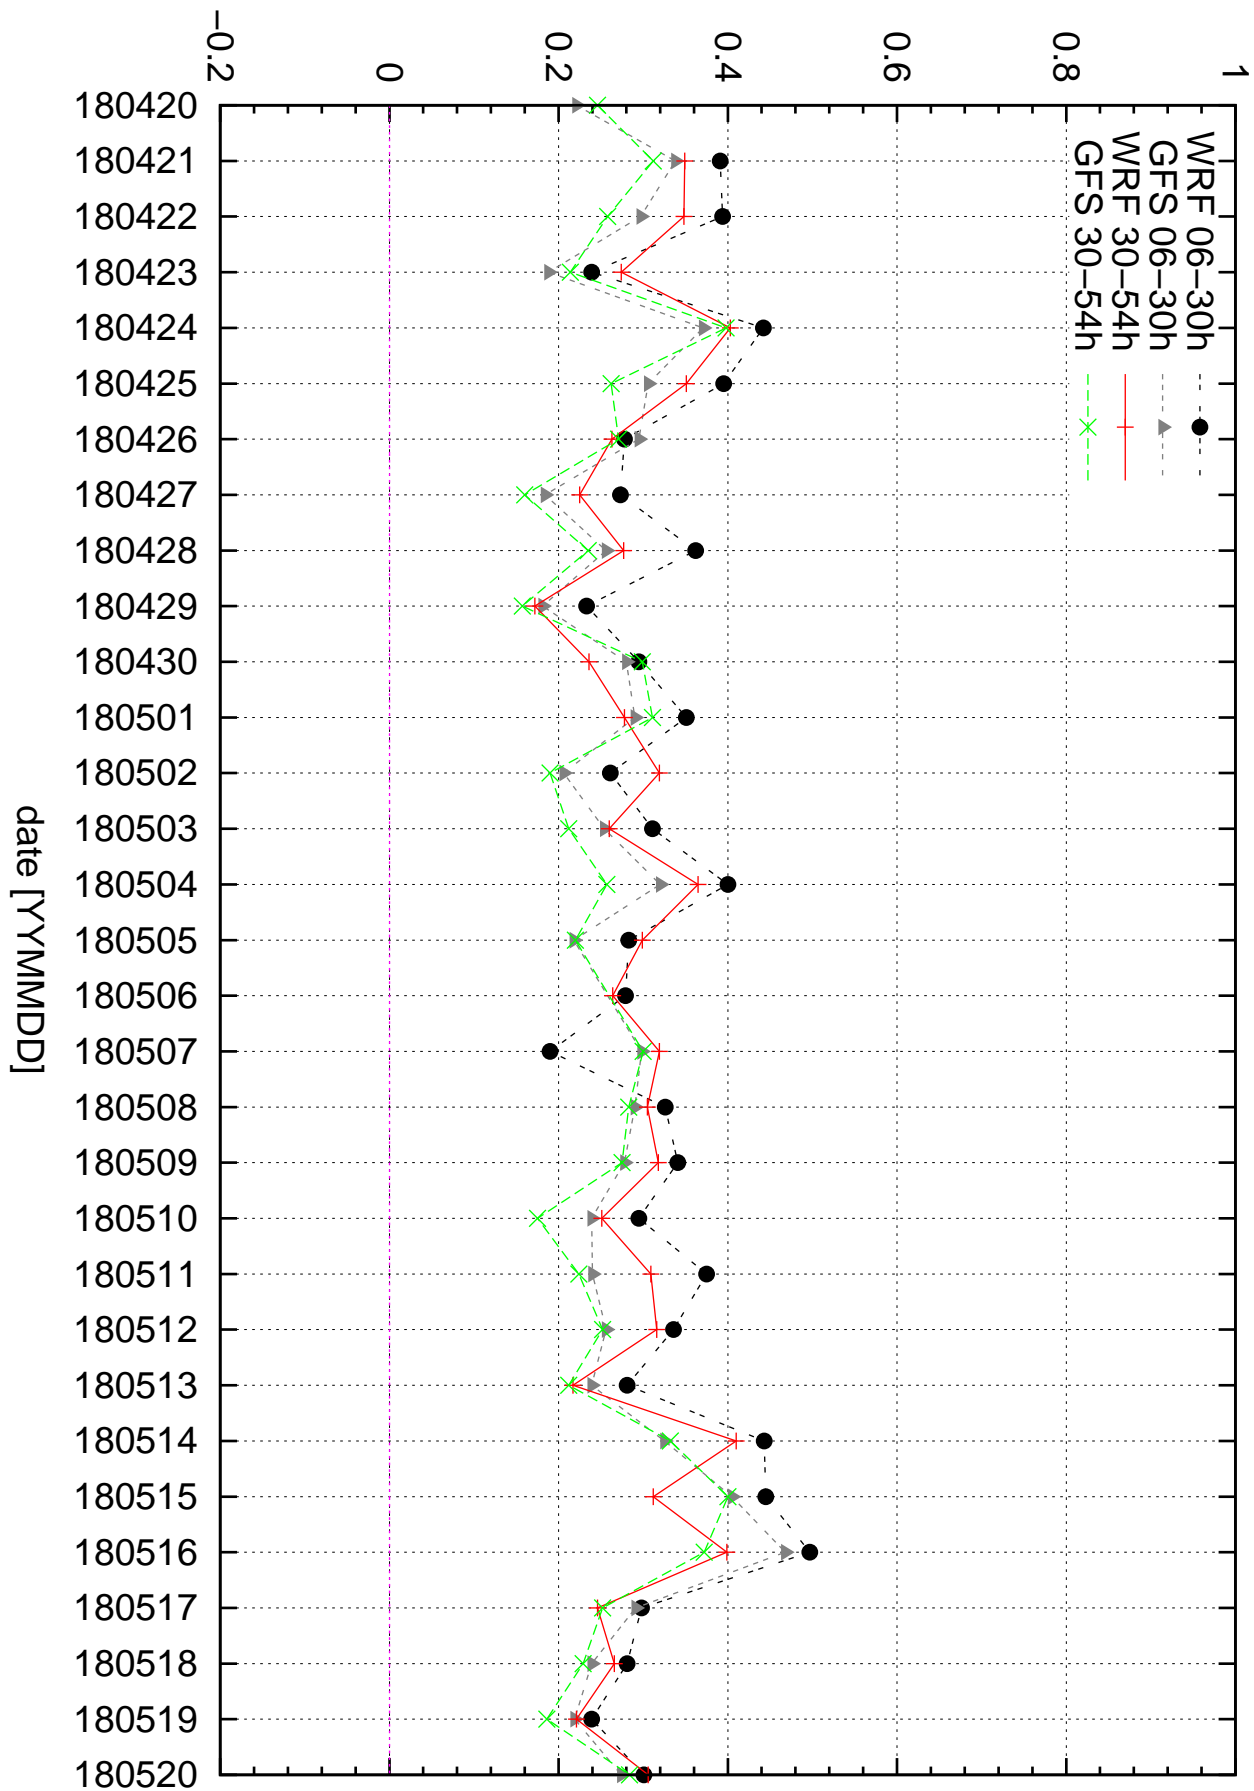

Correlation coefficient CC0.0+

Correlation coefficient CC0.0+

Correlation coefficient CC0.1+

Correlation coefficient CC0.1+

Equitable threat score ETS0.1+

Equitable threat score ETS10+

ETS: 24h-precipitation WRF/GFS forecast vs. station observations (stations with RR>10mm)

Equitable threat score ETS1+

Equitable threat score ETS30+

ETS: 24h-precipitation WRF/GFS forecast vs. station observations (stations with RR>30mm)

Equitable threat score ETS5+