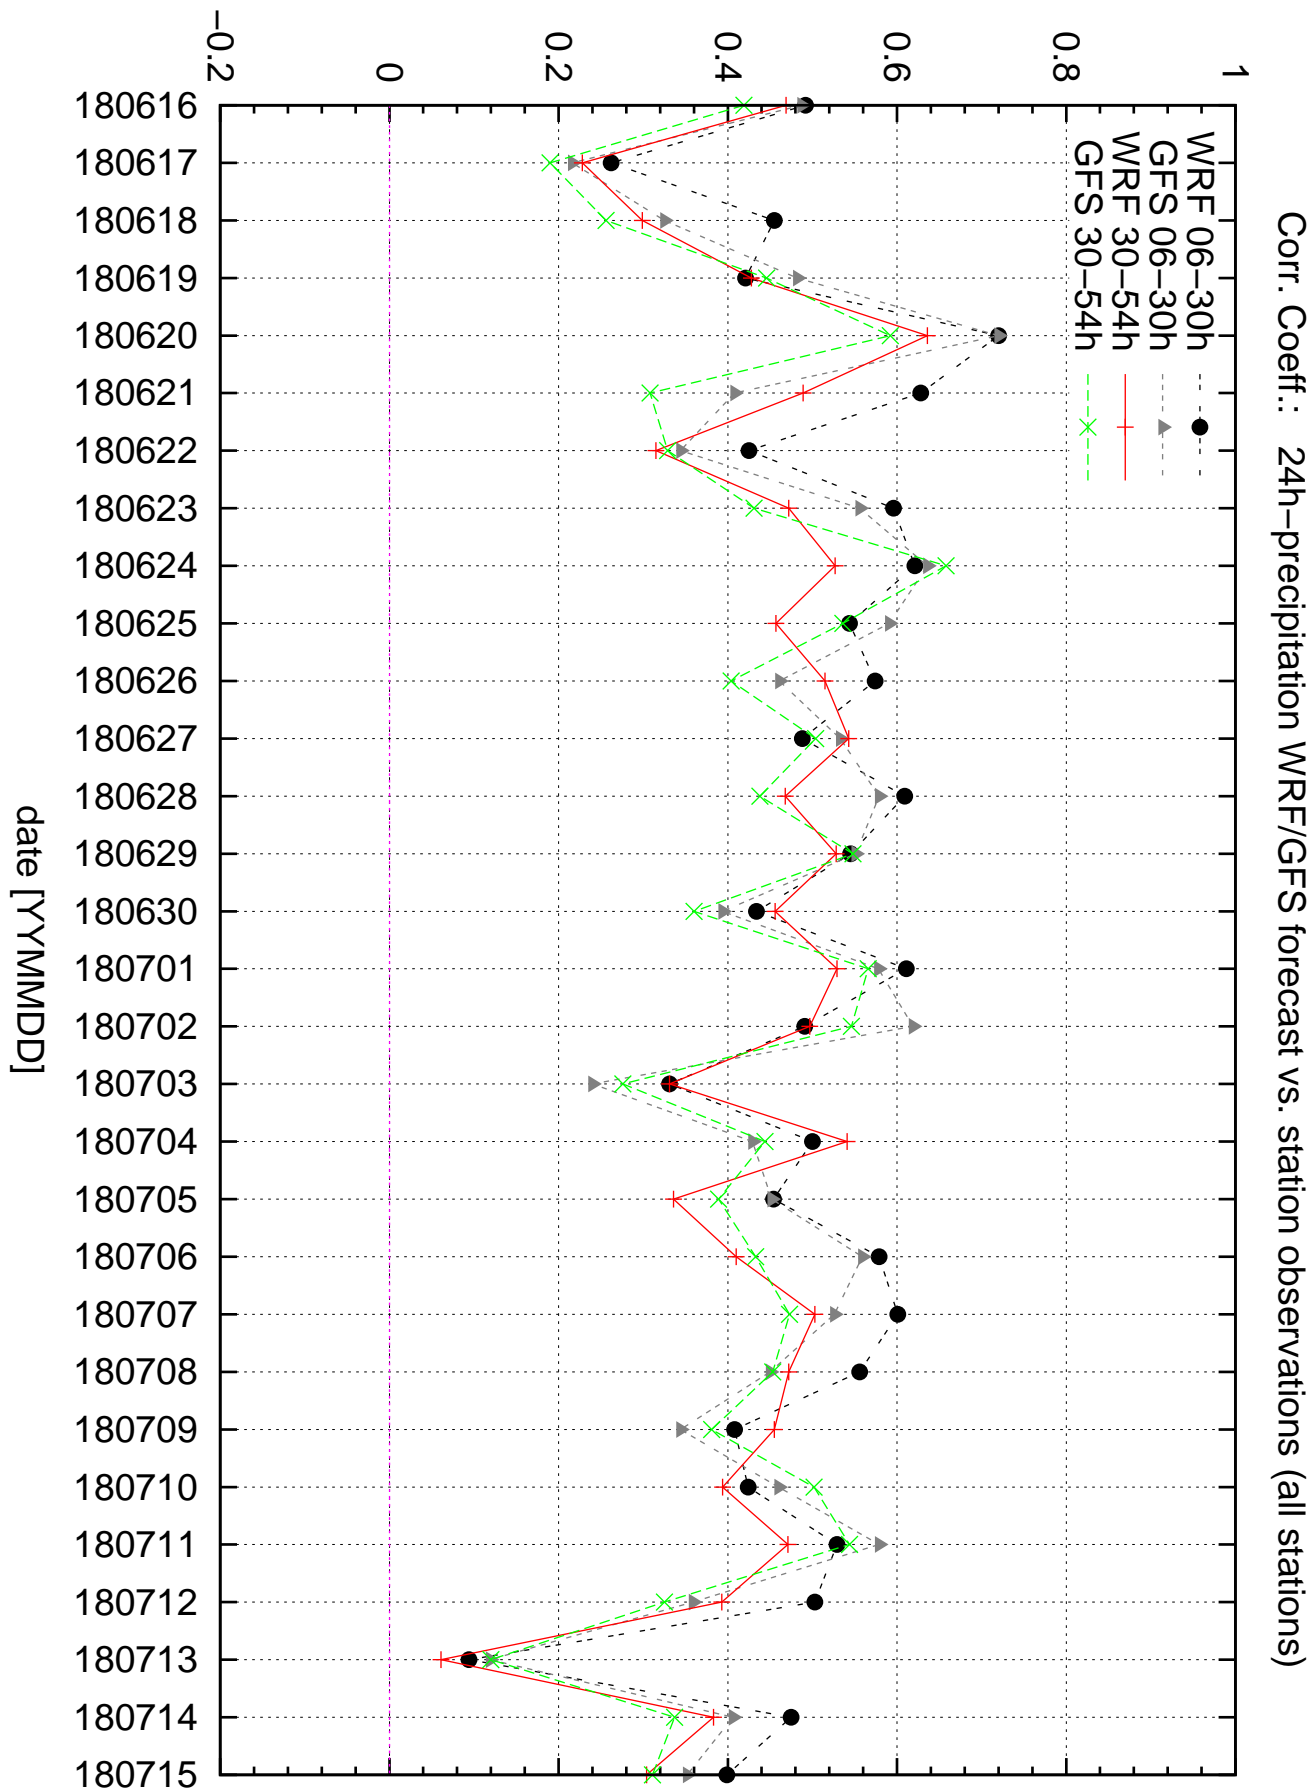

Correlation coefficient CC0.0+

Correlation coefficient CC0.0+

Correlation coefficient CC0.1+

Correlation coefficient CC0.1+

Equitable threat score ETS0.1+

ETS: 24h-precipitation WRF/GFS forecast vs. station observations (stations with RR>0.1mm)

Equitable threat score ETS10+

Equitable threat score ETS1+

Equitable threat score ETS30+

ETS: 24h-precipitation WRF/GFS forecast vs. station observations (stations with RR>30mm)

Equitable threat score ETS5+