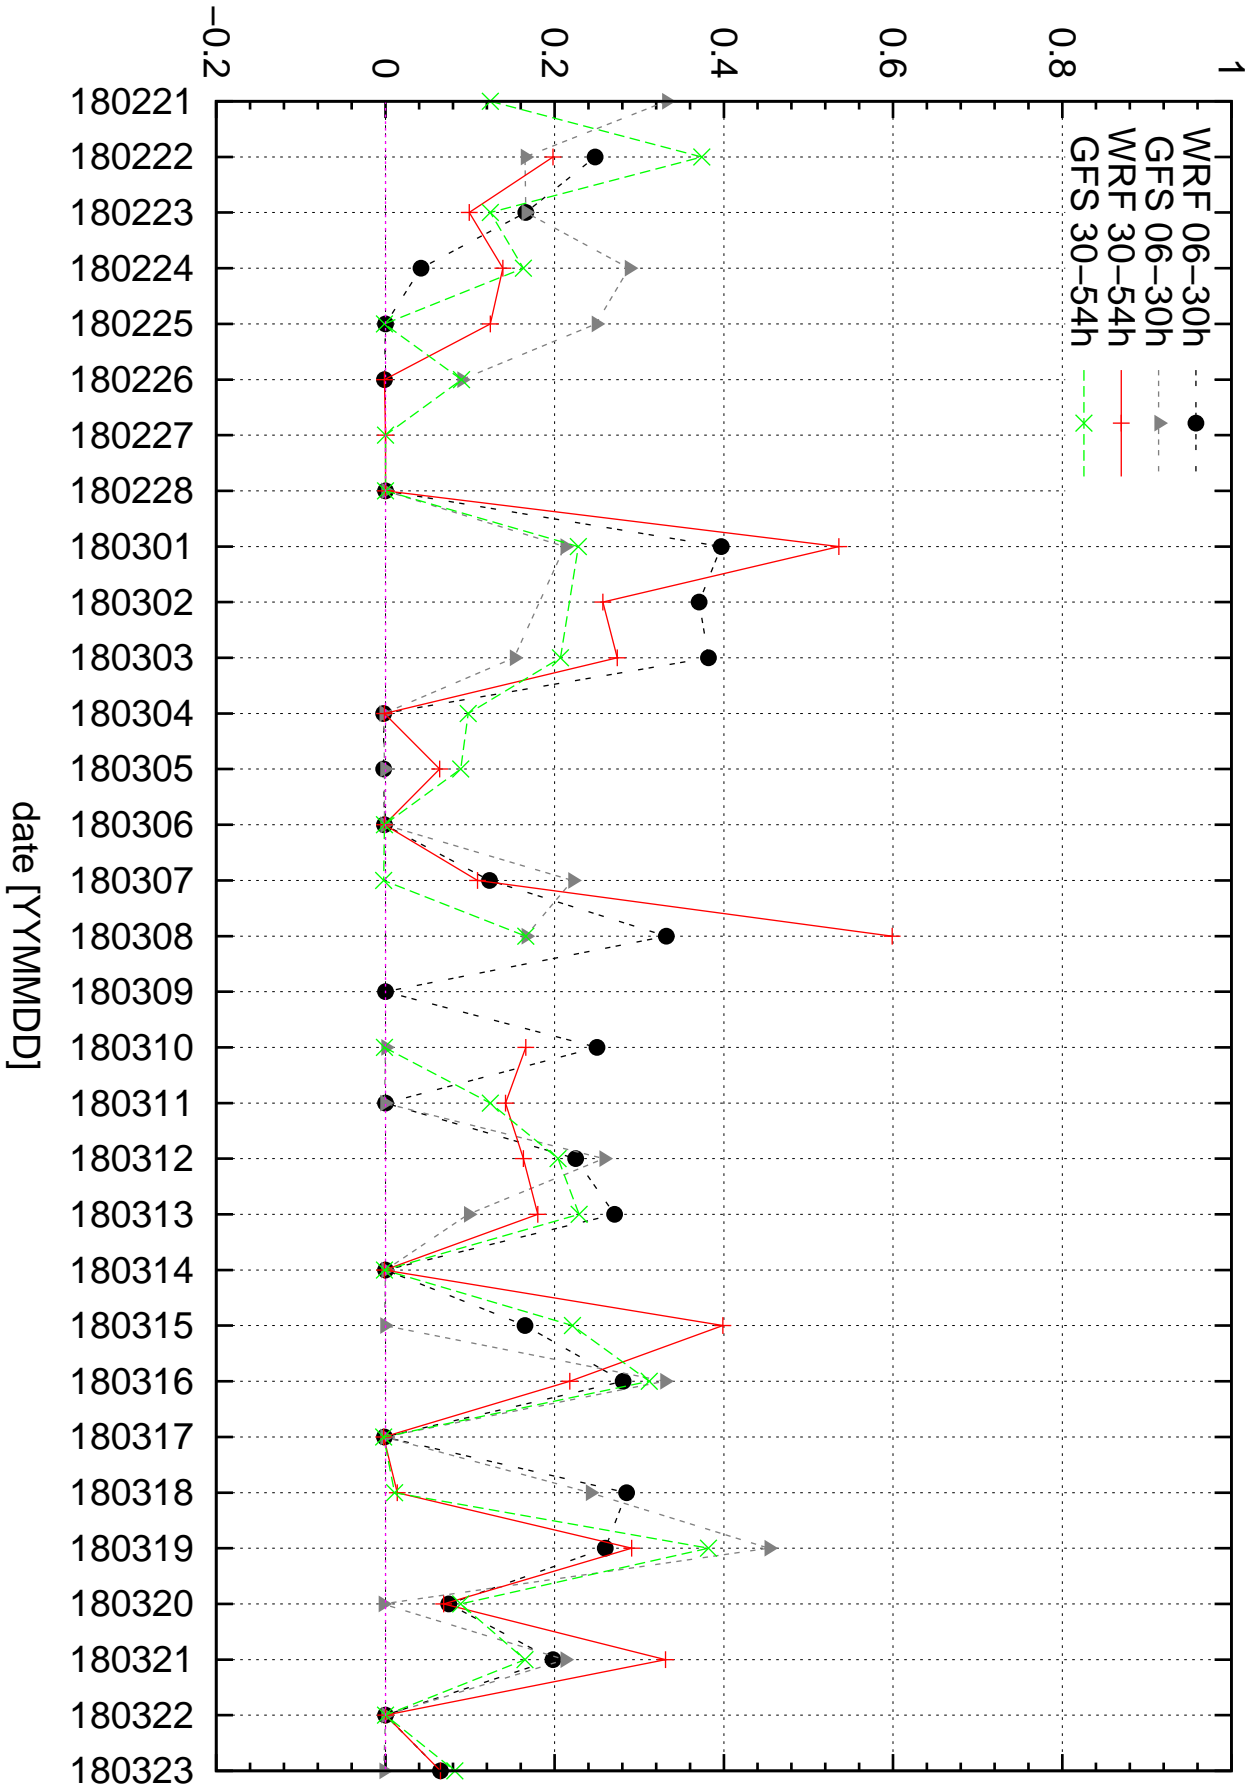

Correlation coefficient CC0.0+

Correlation coefficient CC0.0+

Correlation coefficient CC0.1+

Correlation coefficient CC0.1+

Equitable threat score ETS0.1+

ETS: 24h-precipitation WRF/GFS forecast vs. station observations (stations with RR>0.1mm)

Equitable threat score ETS10+

Equitable threat score ETS1+

Equitable threat score ETS30+

ETS: 24h-precipitation WRF/GFS forecast vs. station observations (stations with RR>30mm)

Equitable threat score ETS5+