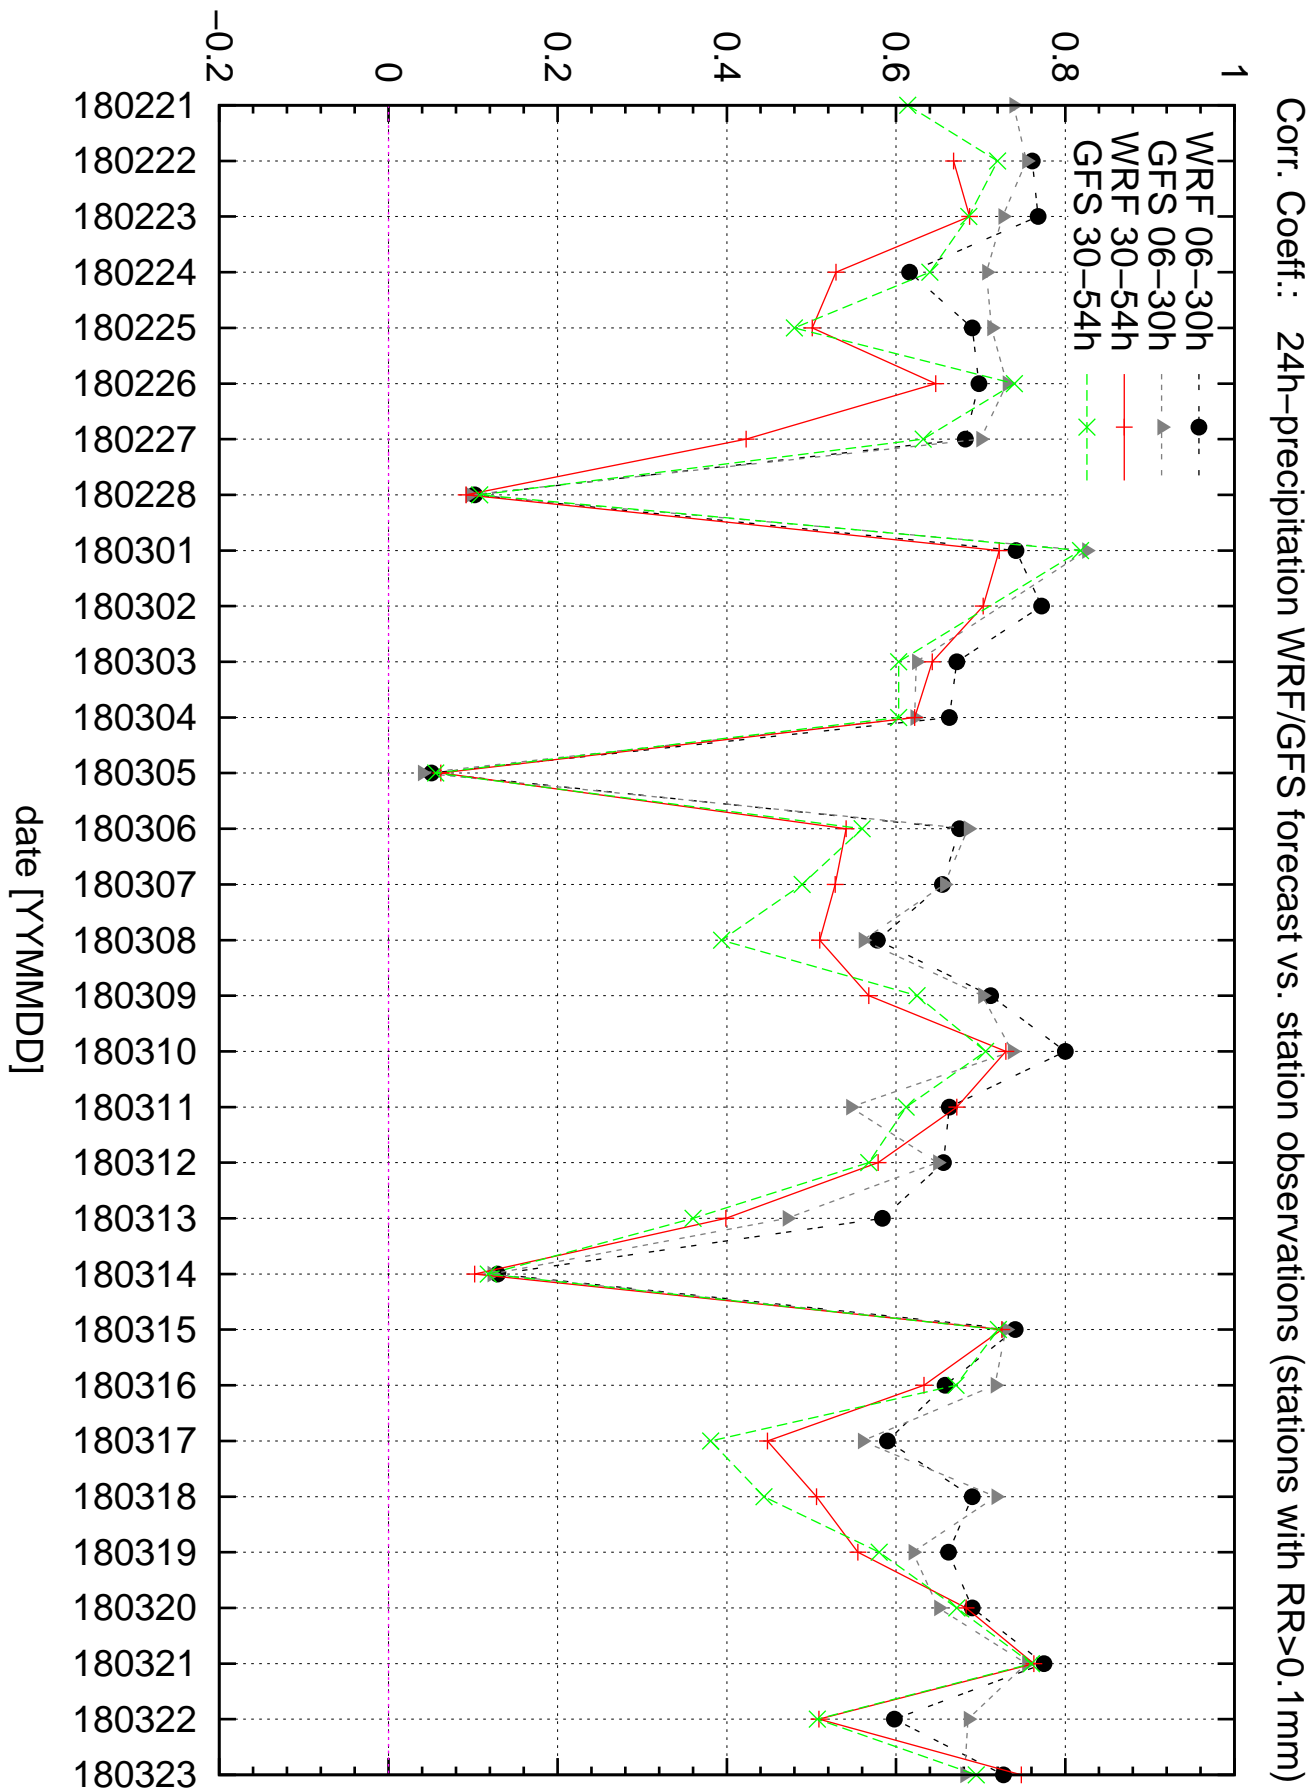

Correlation coefficient CC0.0+

Correlation coefficient CC0.0+

Correlation coefficient CC0.1+

Correlation coefficient CC0.1+

Equitable threat score ETS0.1+

ETS: 24h-precipitation WRF/GFS forecast vs. station observations (stations with RR>0.1mm)

Equitable threat score ETS10+

Equitable threat score ETS1+

Equitable threat score ETS30+

ETS: 24h-precipitation WRF/GFS forecast vs. station observations (stations with RR>30mm)

Equitable threat score ETS5+