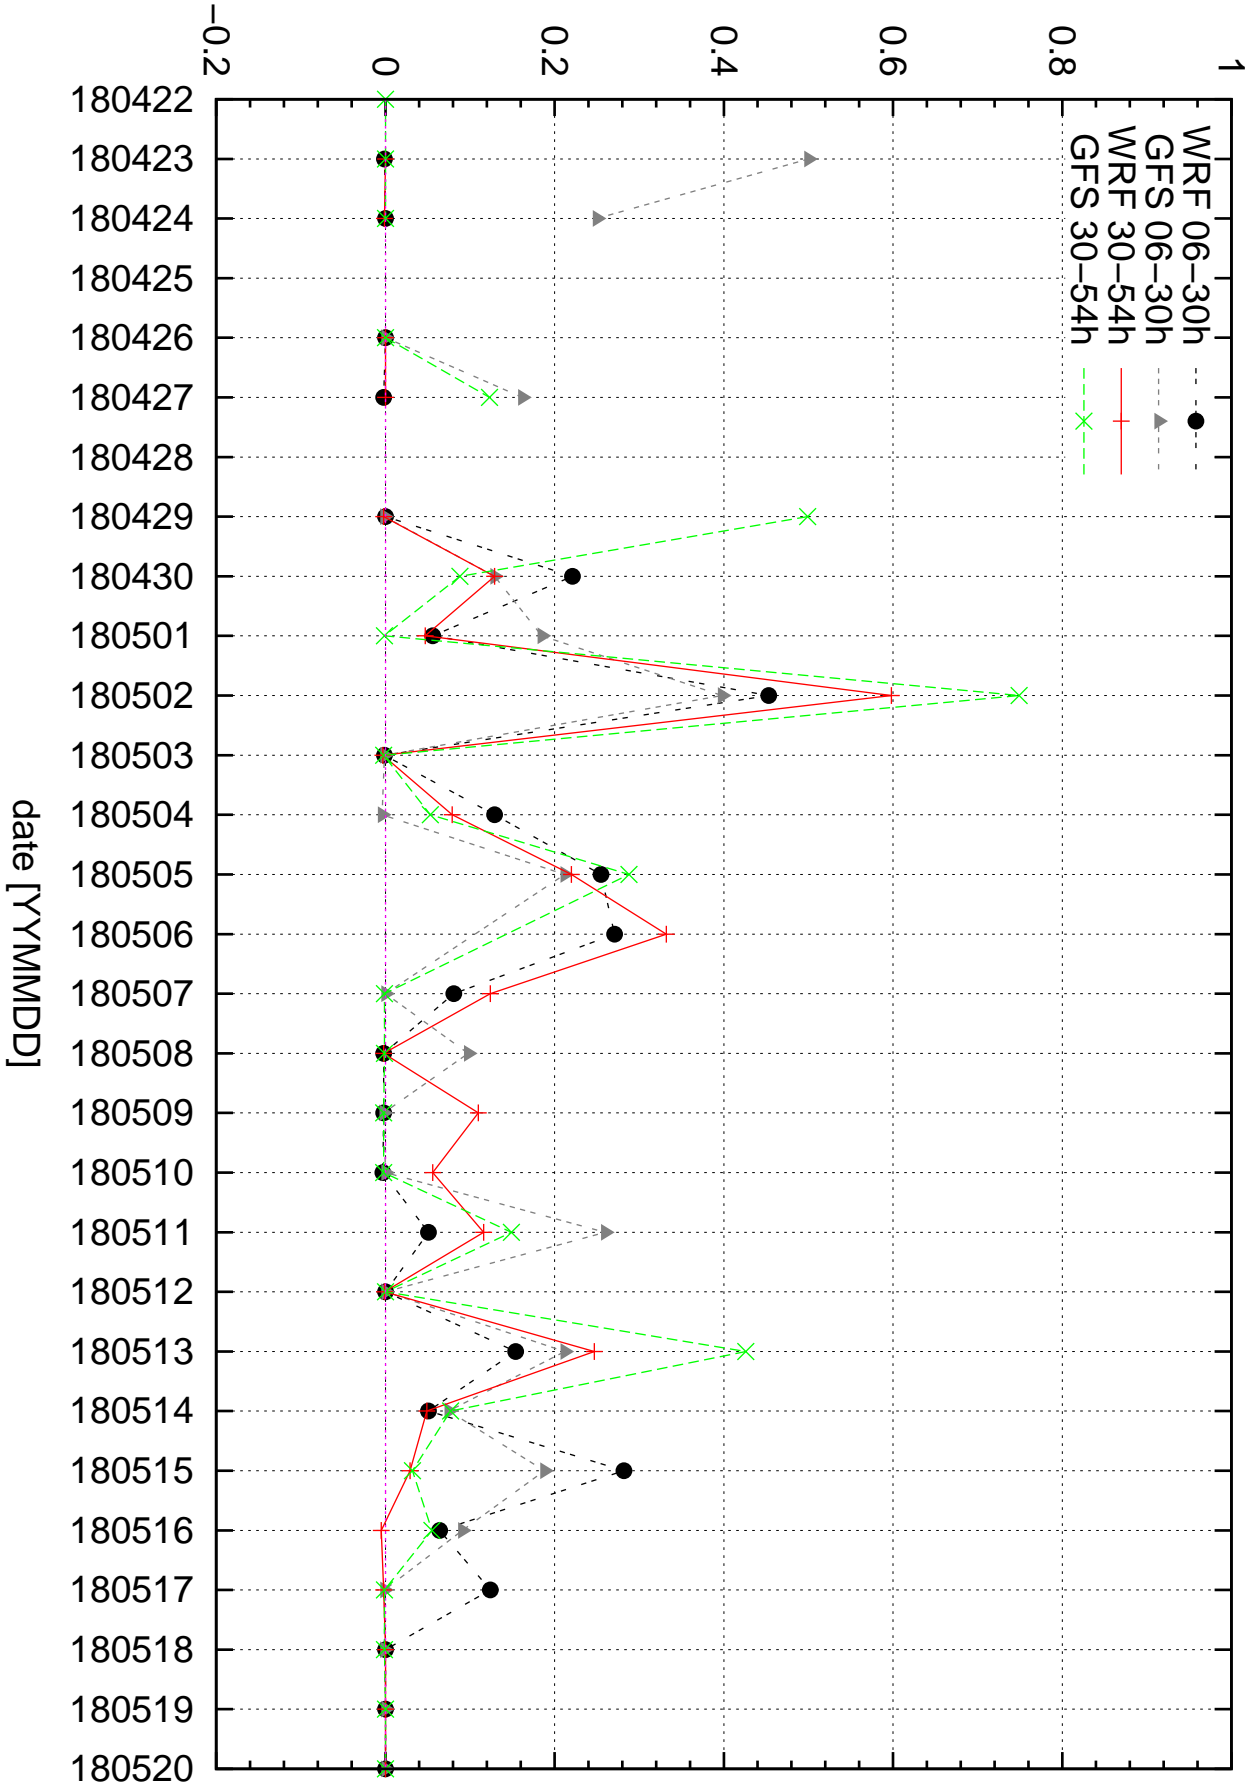

Correlation coefficient CC0.0+

Correlation coefficient CC0.0+

Correlation coefficient CC0.1+

Correlation coefficient CC0.1+

Equitable threat score ETS0.1+

Equitable threat score ETS10+

ETS: 24h-precipitation WRF/GFS forecast vs. station observations (stations with RR>10mm)

Equitable threat score ETS1+

Equitable threat score ETS30+

ETS: 24h-precipitation WRF/GFS forecast vs. station observations (stations with RR>30mm)

Equitable threat score ETS5+