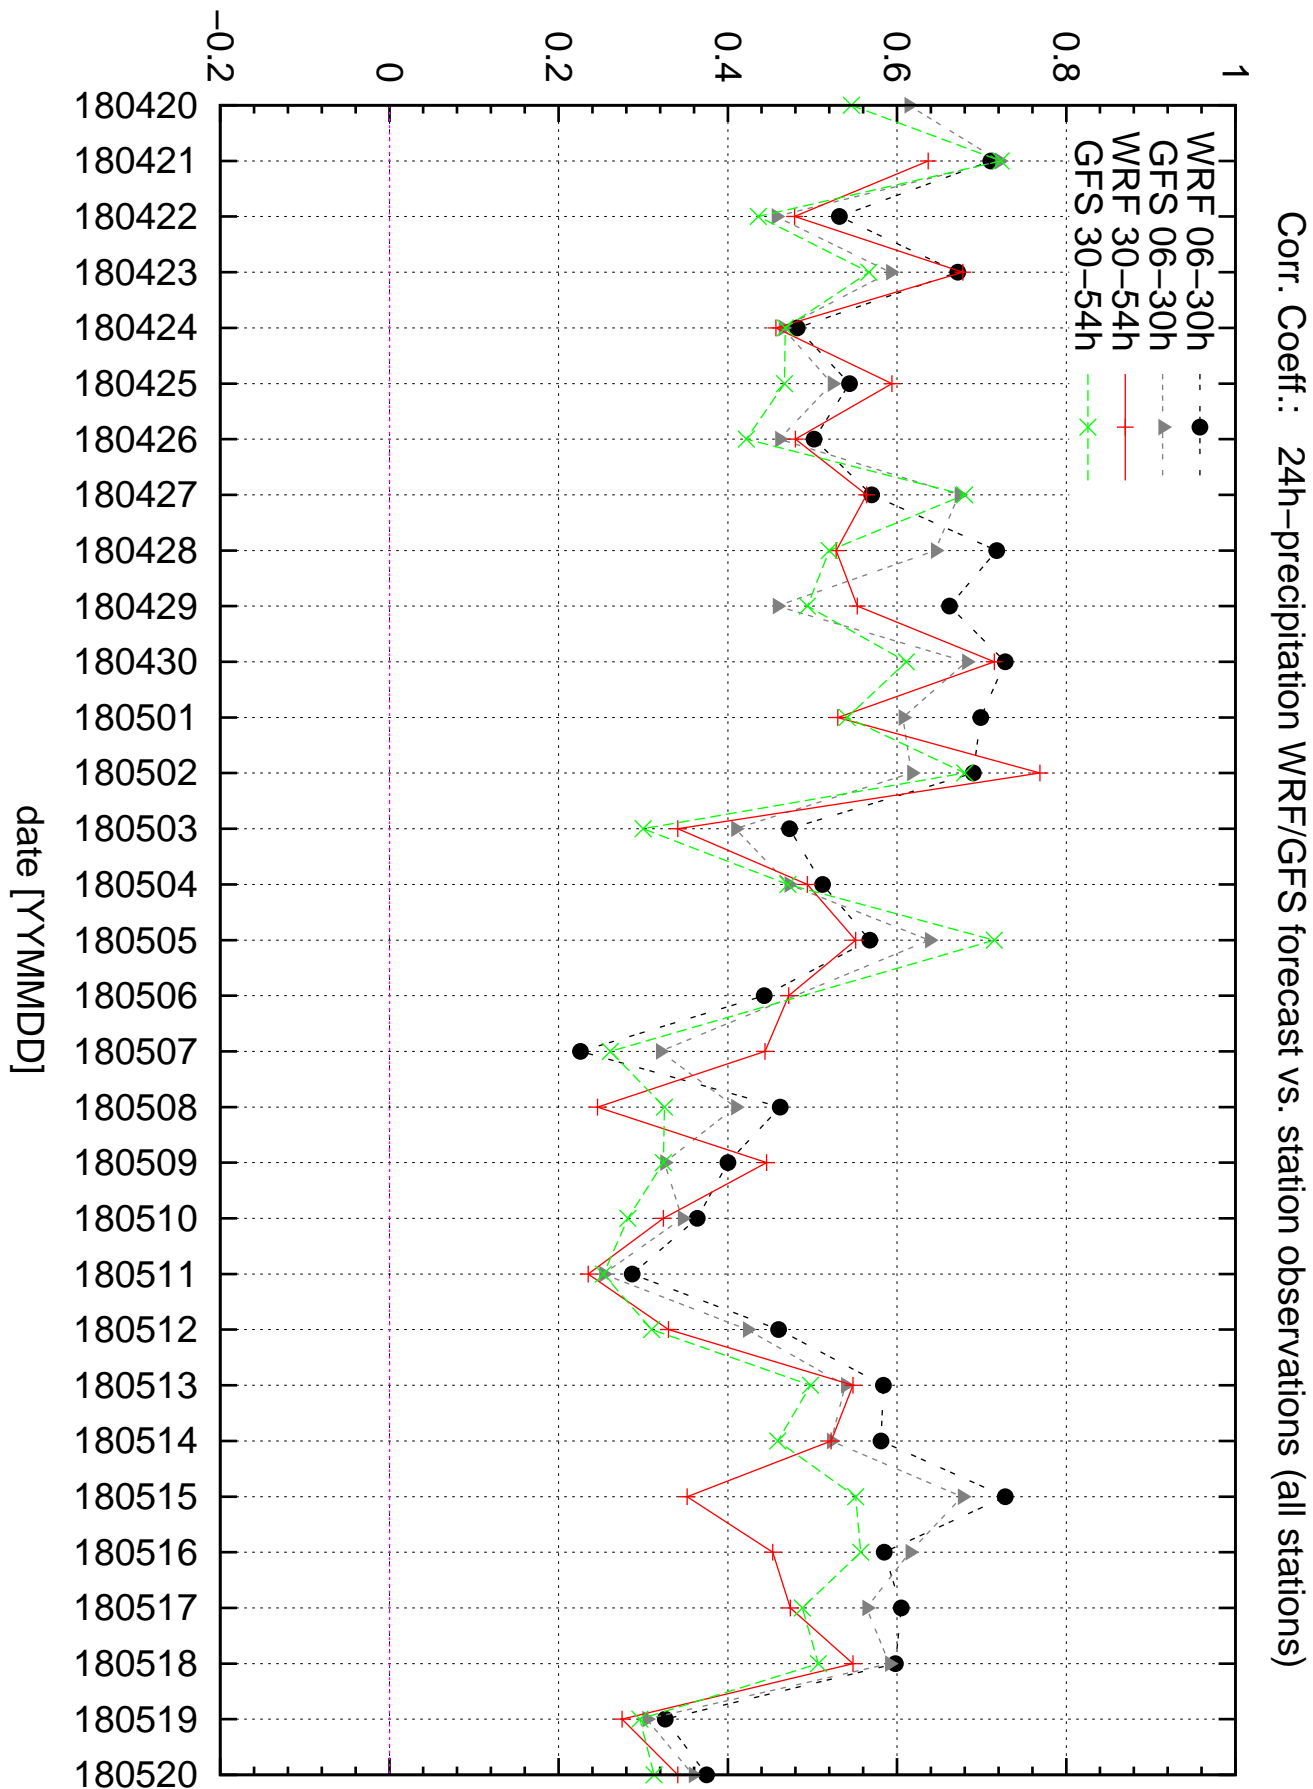

Correlation coefficient CC0.0+

Correlation coefficient CC0.0+

Correlation coefficient CC0.1+

Correlation coefficient CC0.1+

Equitable threat score ETS0.1+

Equitable threat score ETS10+

ETS: 24h-precipitation WRF/GFS forecast vs. station observations (stations with RR>10mm)

Equitable threat score ETS1+

Equitable threat score ETS30+

ETS: 24h-precipitation WRF/GFS forecast vs. station observations (stations with RR>30mm)

Equitable threat score ETS5+