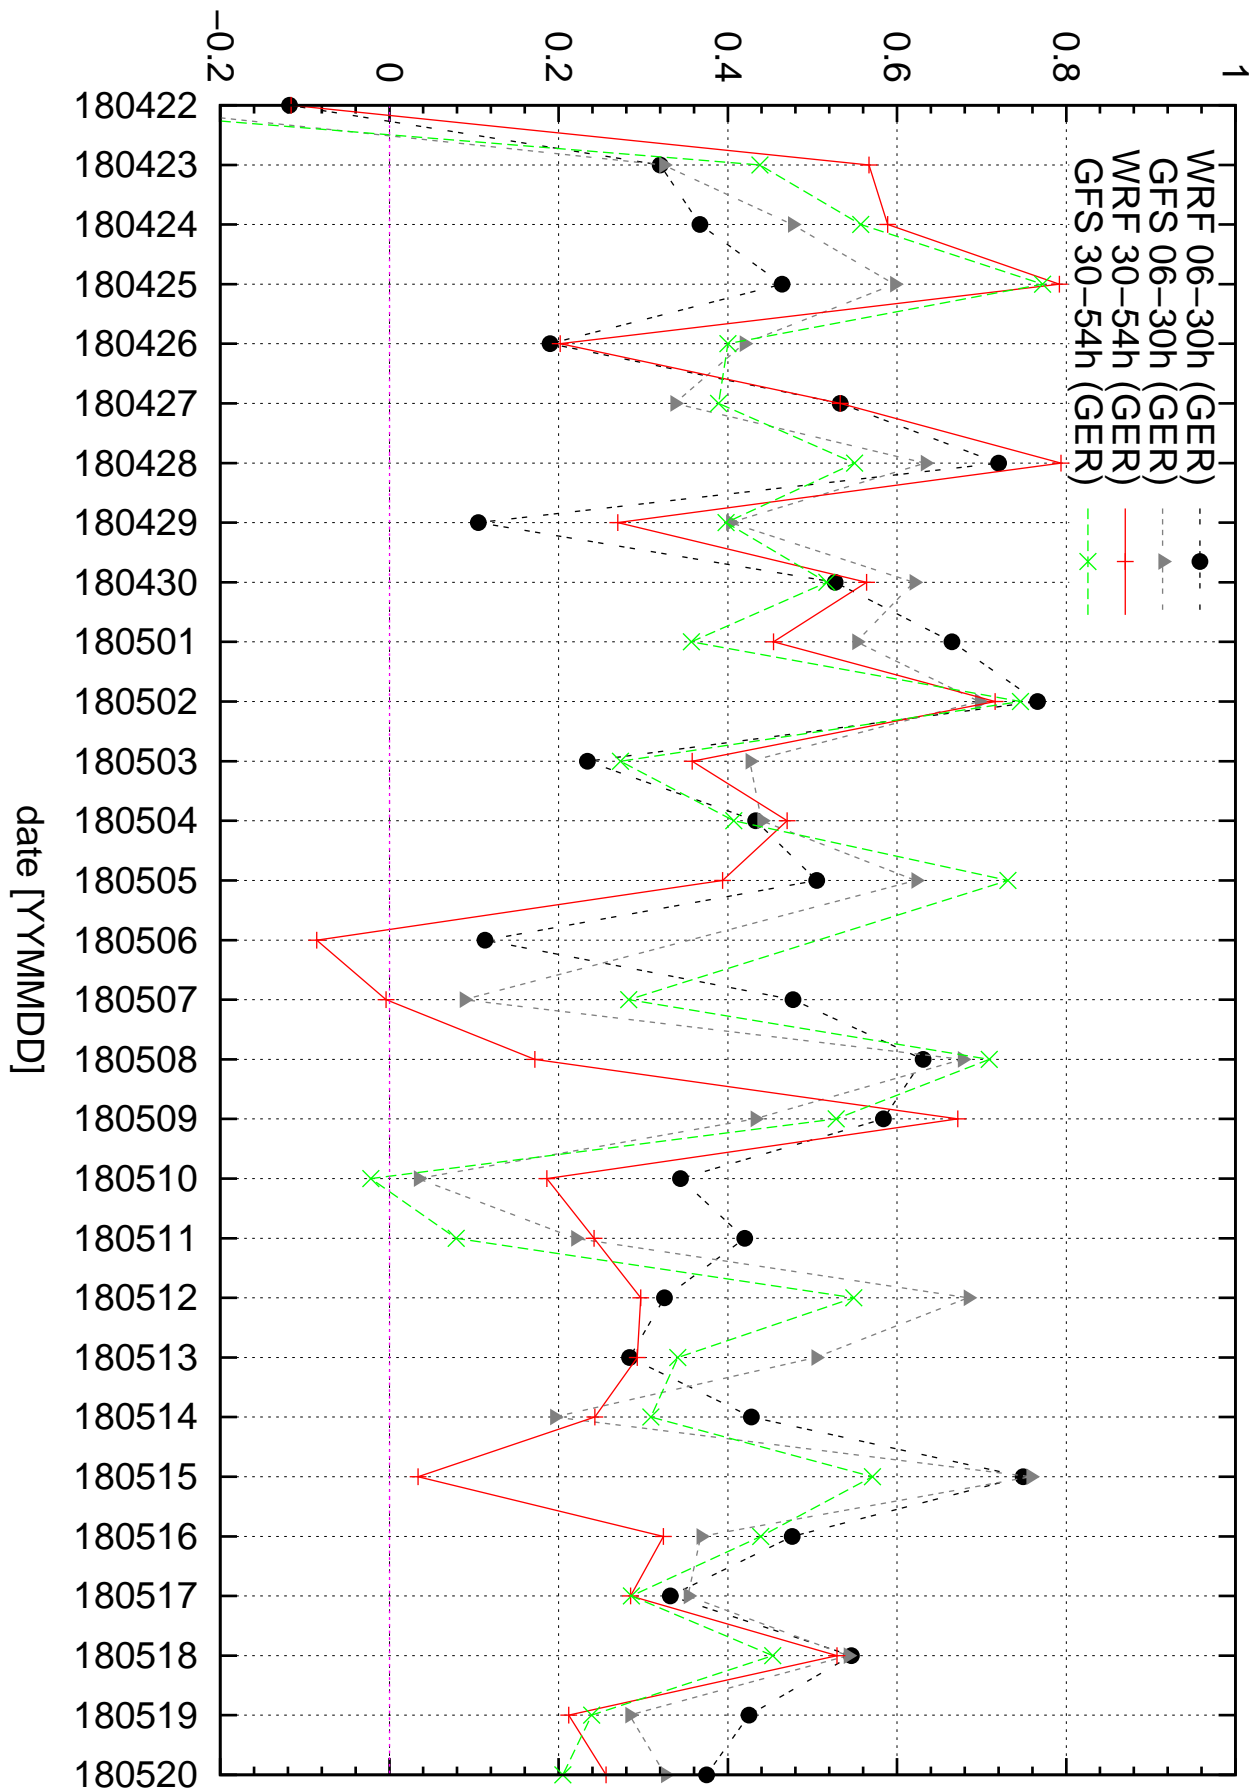

Correlation coefficient CC0.0+

Correlation coefficient CC0.0+

Correlation coefficient CC0.1+

Correlation coefficient CC0.1+

Equitable threat score ETS0.1+

Equitable threat score ETS10+

ETS: 24h-precipitation WRF/GFS forecast vs. station observations (stations with RR>10mm)

Equitable threat score ETS1+

Equitable threat score ETS30+

ETS: 24h-precipitation WRF/GFS forecast vs. station observations (stations with RR>30mm)

Equitable threat score ETS5+