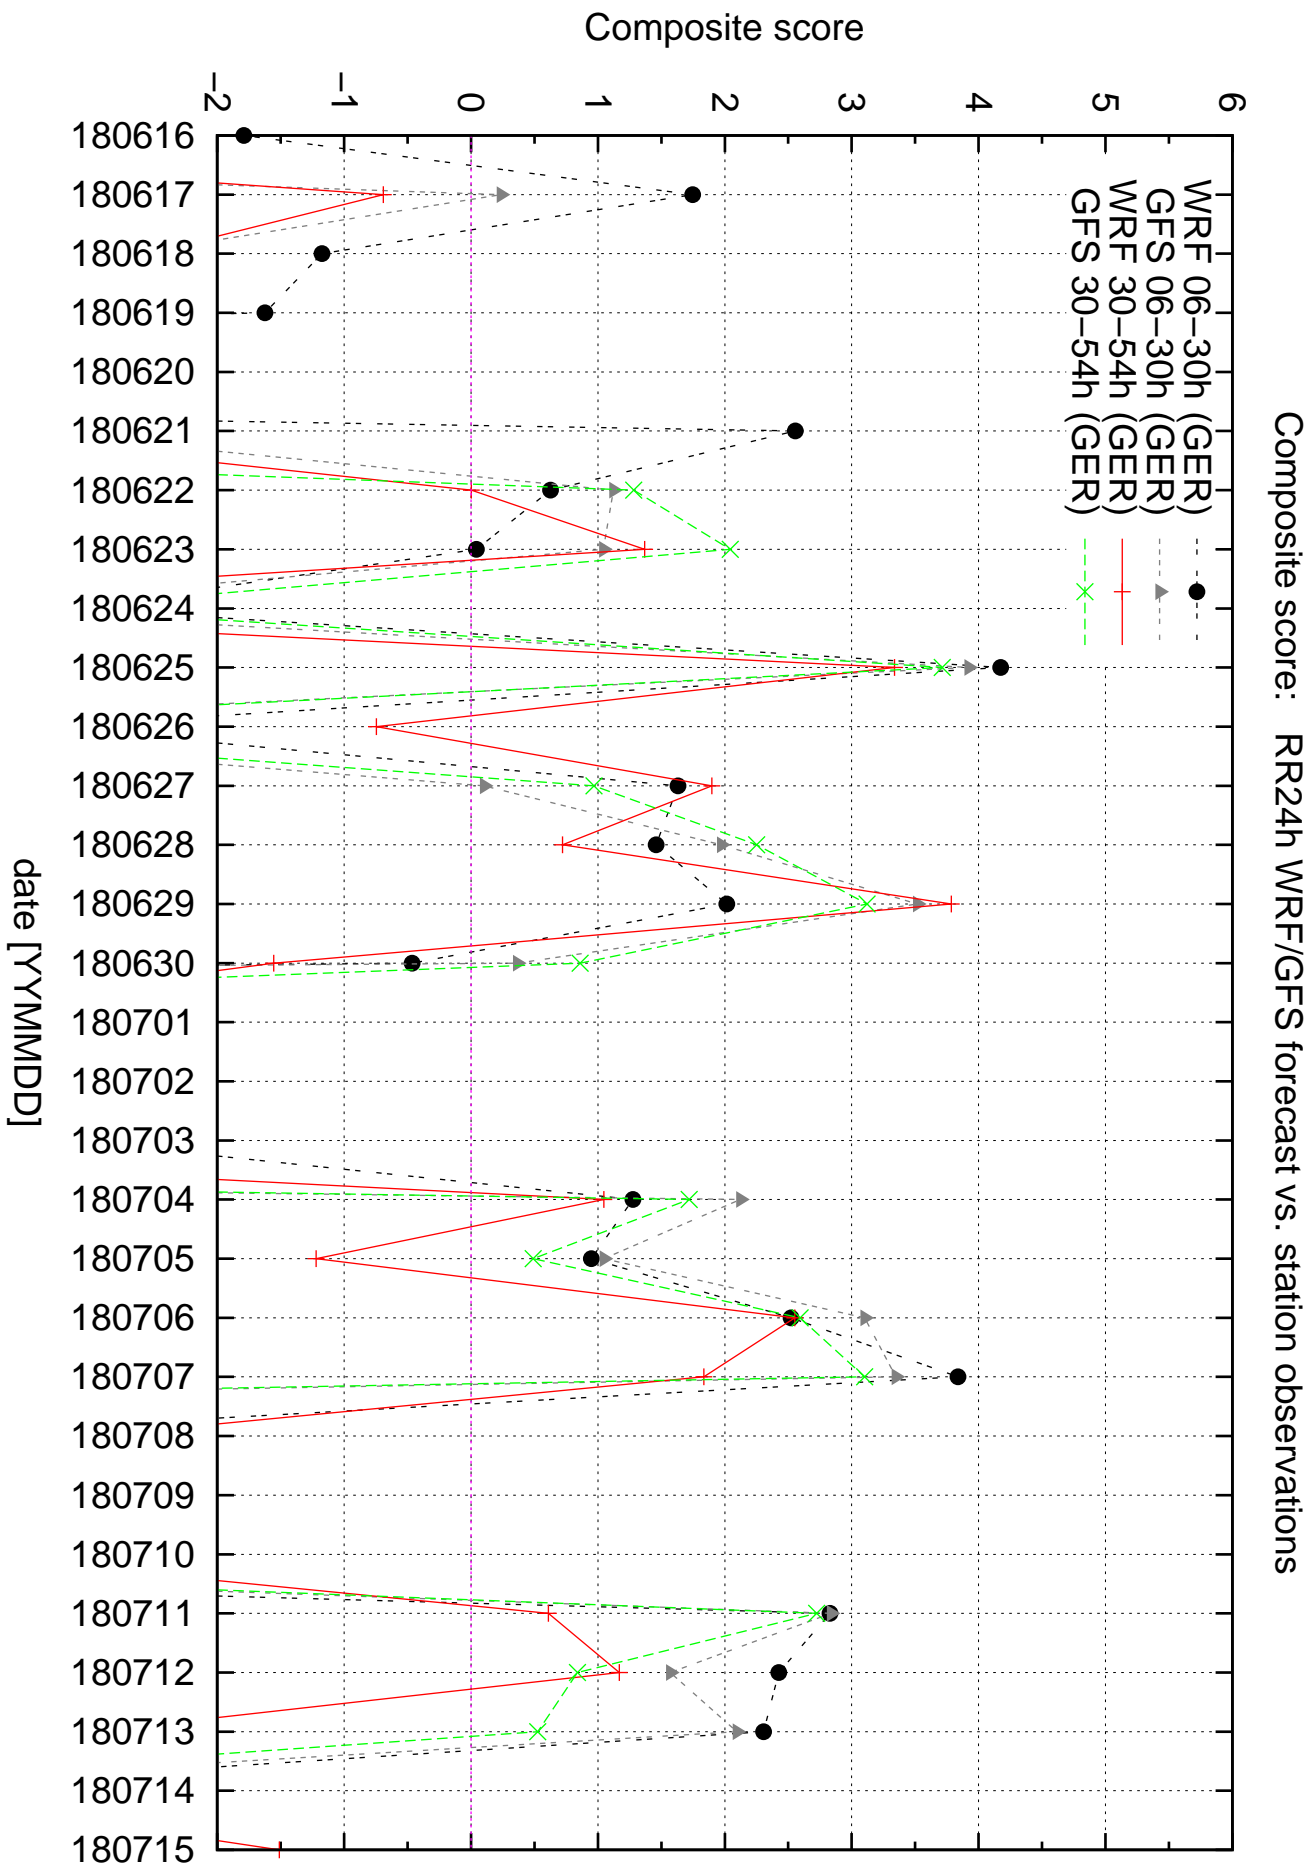

Correlation coefficient CC0.0+

Correlation coefficient CC0.0+

Correlation coefficient CC0.1+

Correlation coefficient CC0.1+

Equitable threat score ETS0.1+

ETS: 24h-precipitation WRF/GFS forecast vs. station observations (stations with RR>0.1mm)

Equitable threat score ETS10+

Equitable threat score ETS1+

Equitable threat score ETS30+

ETS: 24h-precipitation WRF/GFS forecast vs. station observations (stations with RR>30mm)

Equitable threat score ETS5+