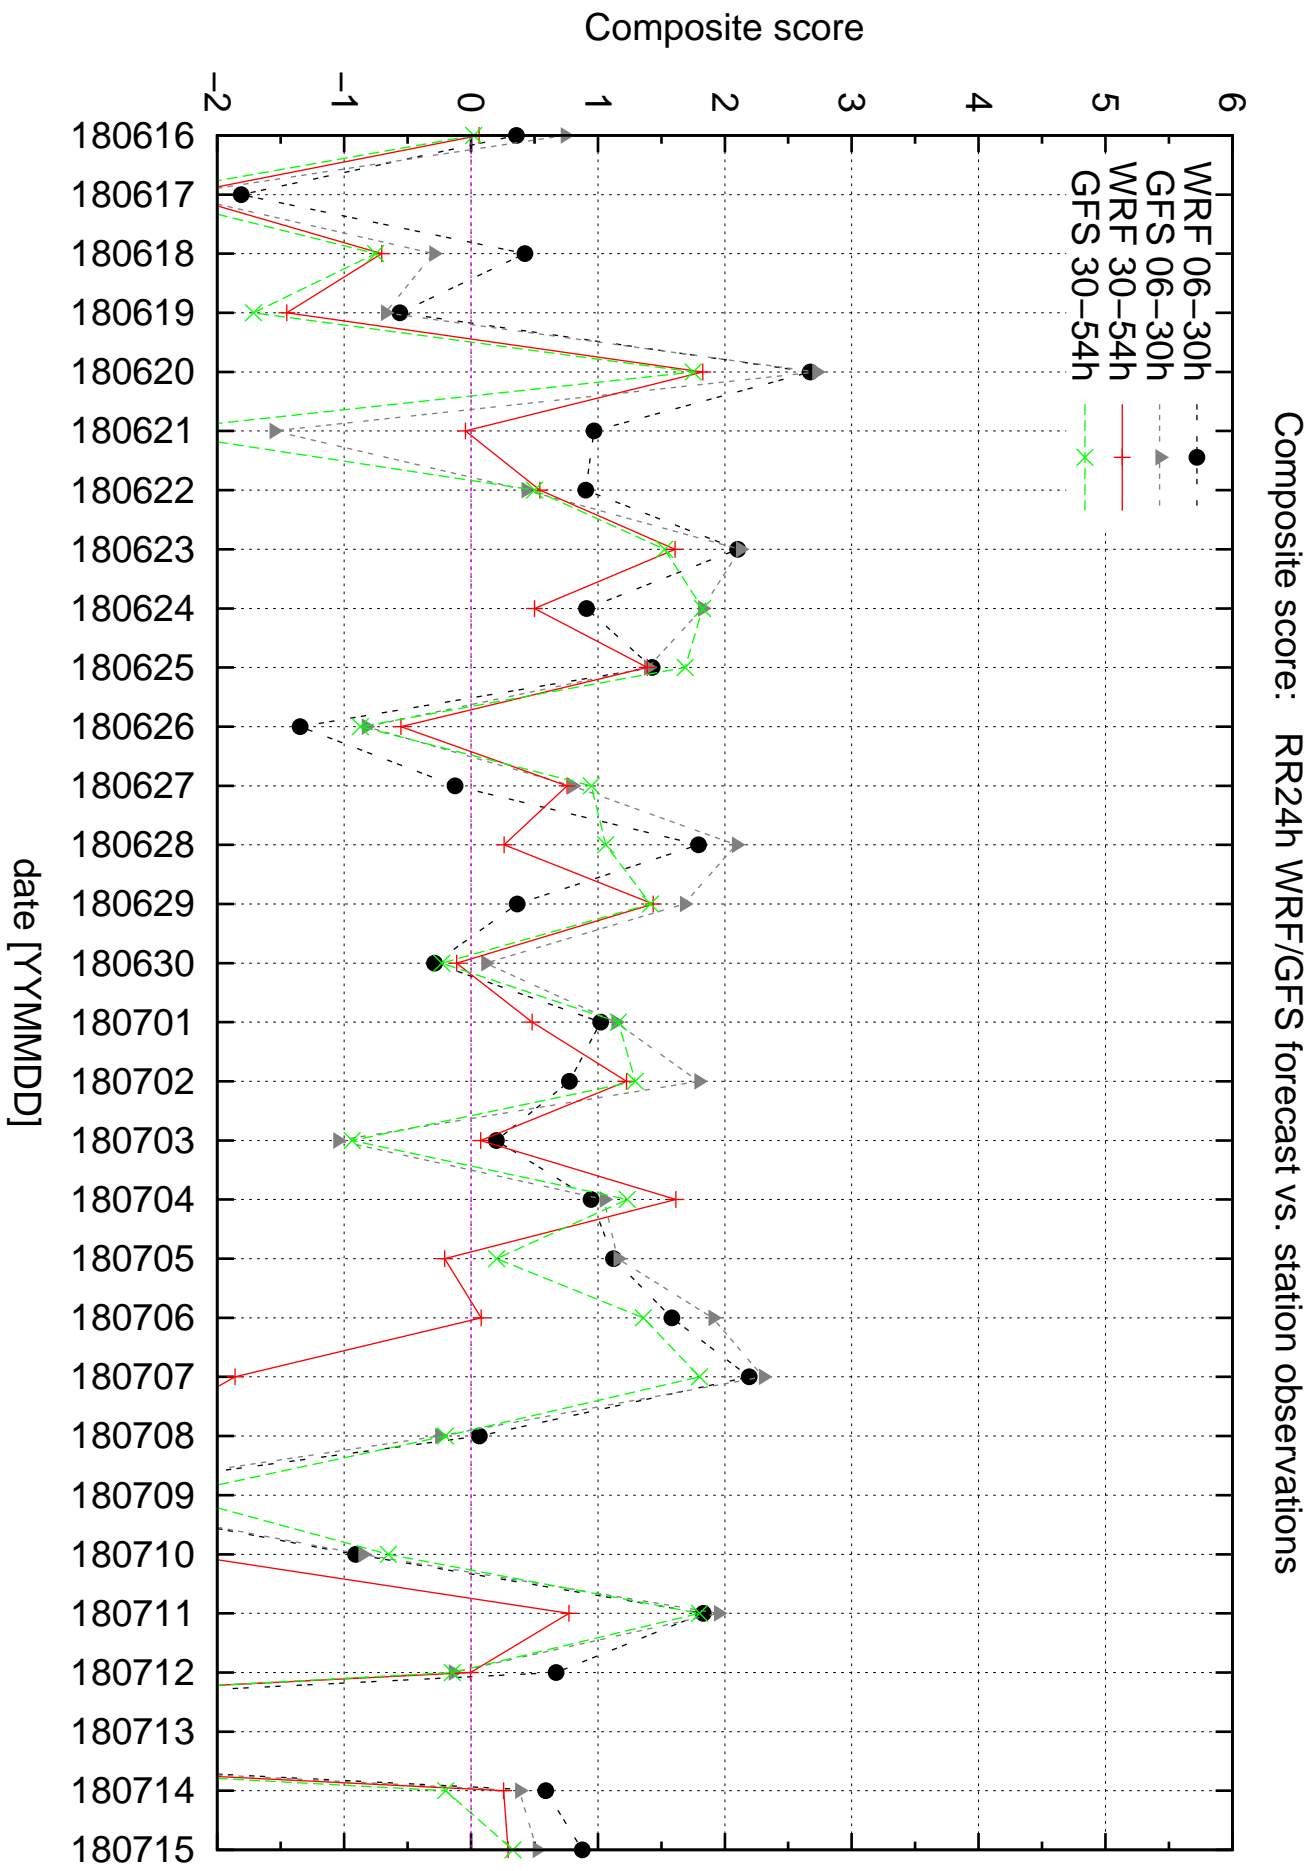

Correlation coefficient CC0.0+

Correlation coefficient CC0.0+

Correlation coefficient CC0.1+

Correlation coefficient CC0.1+

Equitable threat score ETS0.1+

ETS: 24h-precipitation WRF/GFS forecast vs. station observations (stations with RR>0.1mm)

Equitable threat score ETS10+

Equitable threat score ETS1+

Equitable threat score ETS30+

ETS: 24h-precipitation WRF/GFS forecast vs. station observations (stations with RR>30mm)

Equitable threat score ETS5+