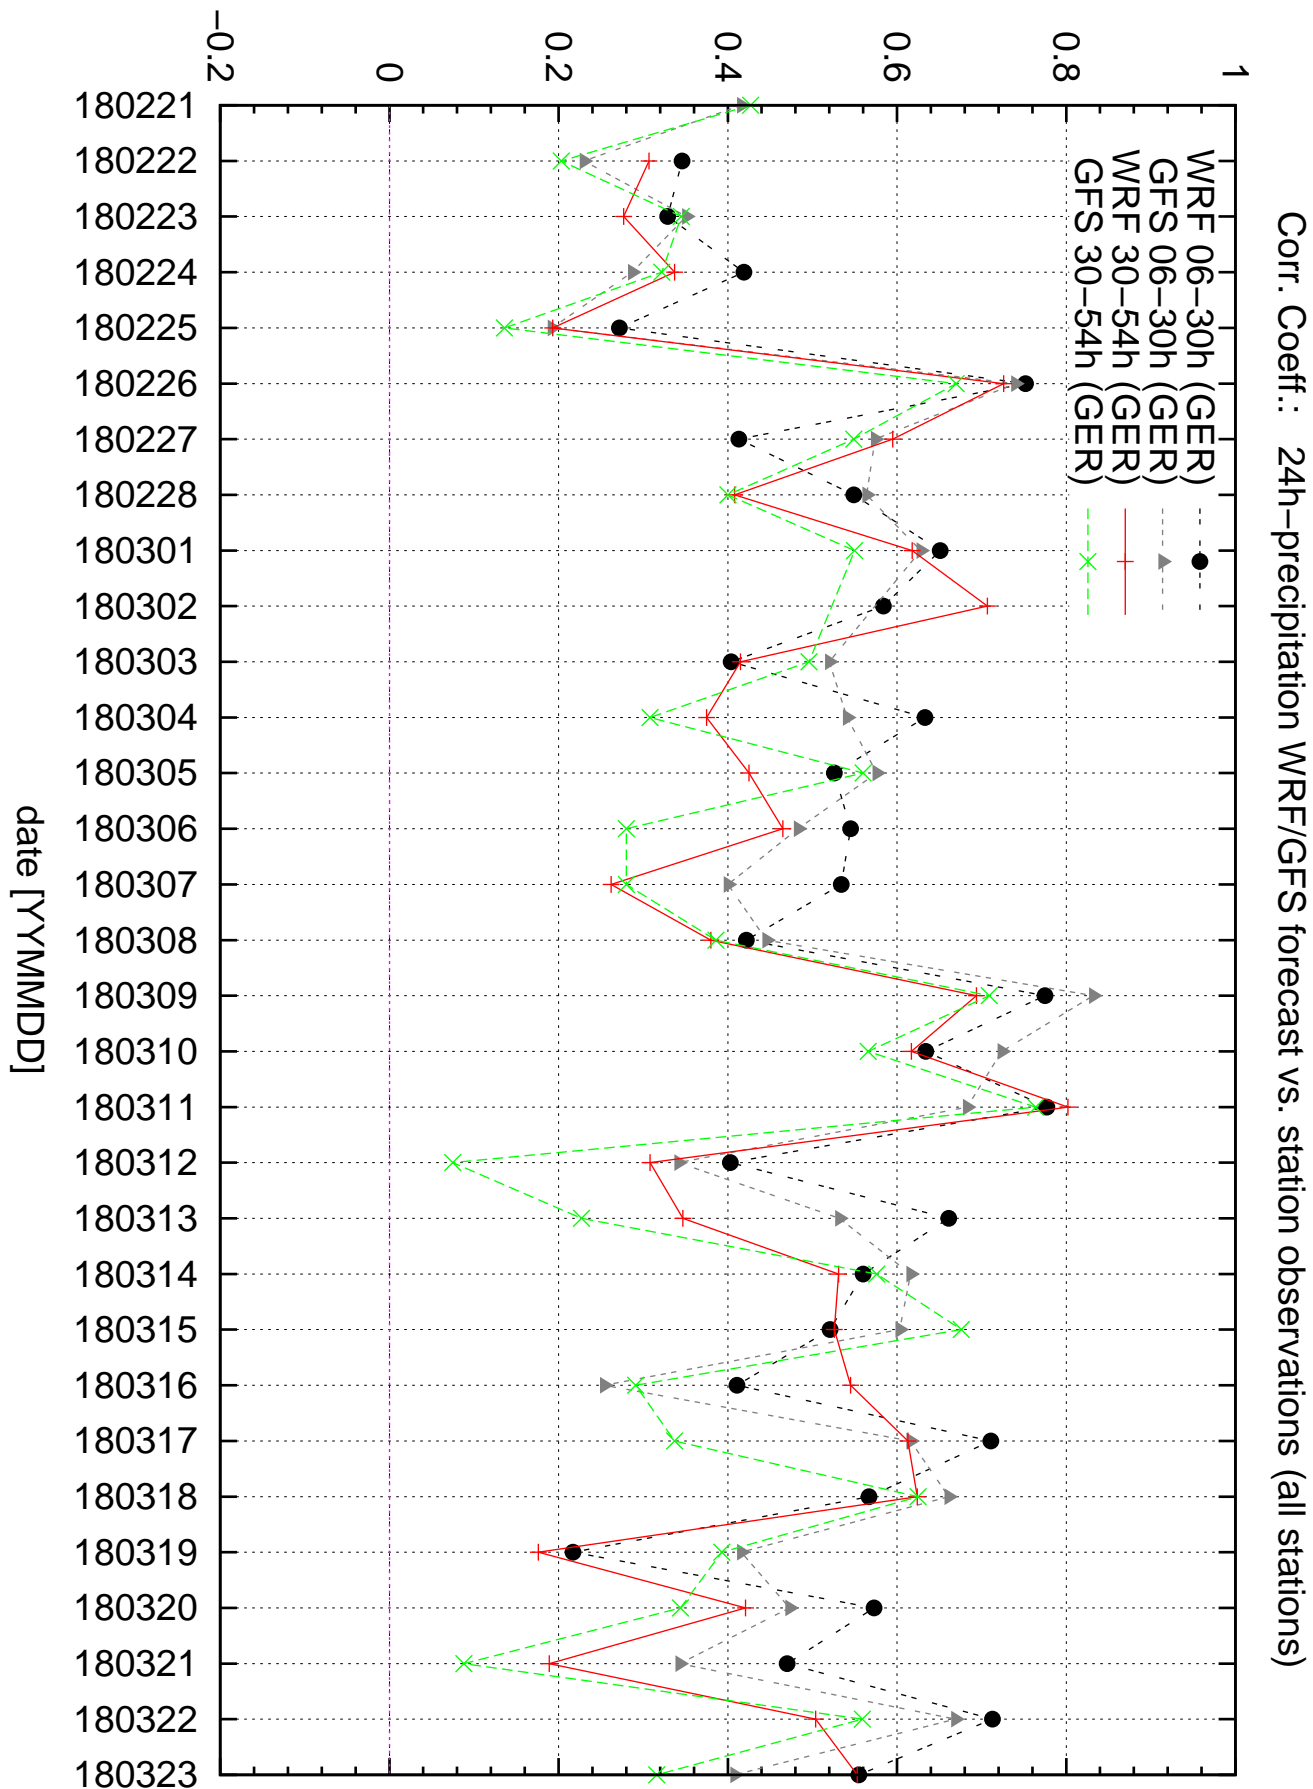

Correlation coefficient CC0.0+

Correlation coefficient CC0.0+

Correlation coefficient CC0.1+

Correlation coefficient CC0.1+

Equitable threat score ETS0.1+

ETS: 24h-precipitation WRF/GFS forecast vs. station observations (stations with RR>0.1mm)

Equitable threat score ETS10+

Equitable threat score ETS1+

Equitable threat score ETS30+

ETS: 24h-precipitation WRF/GFS forecast vs. station observations (stations with RR>30mm)

Equitable threat score ETS5+