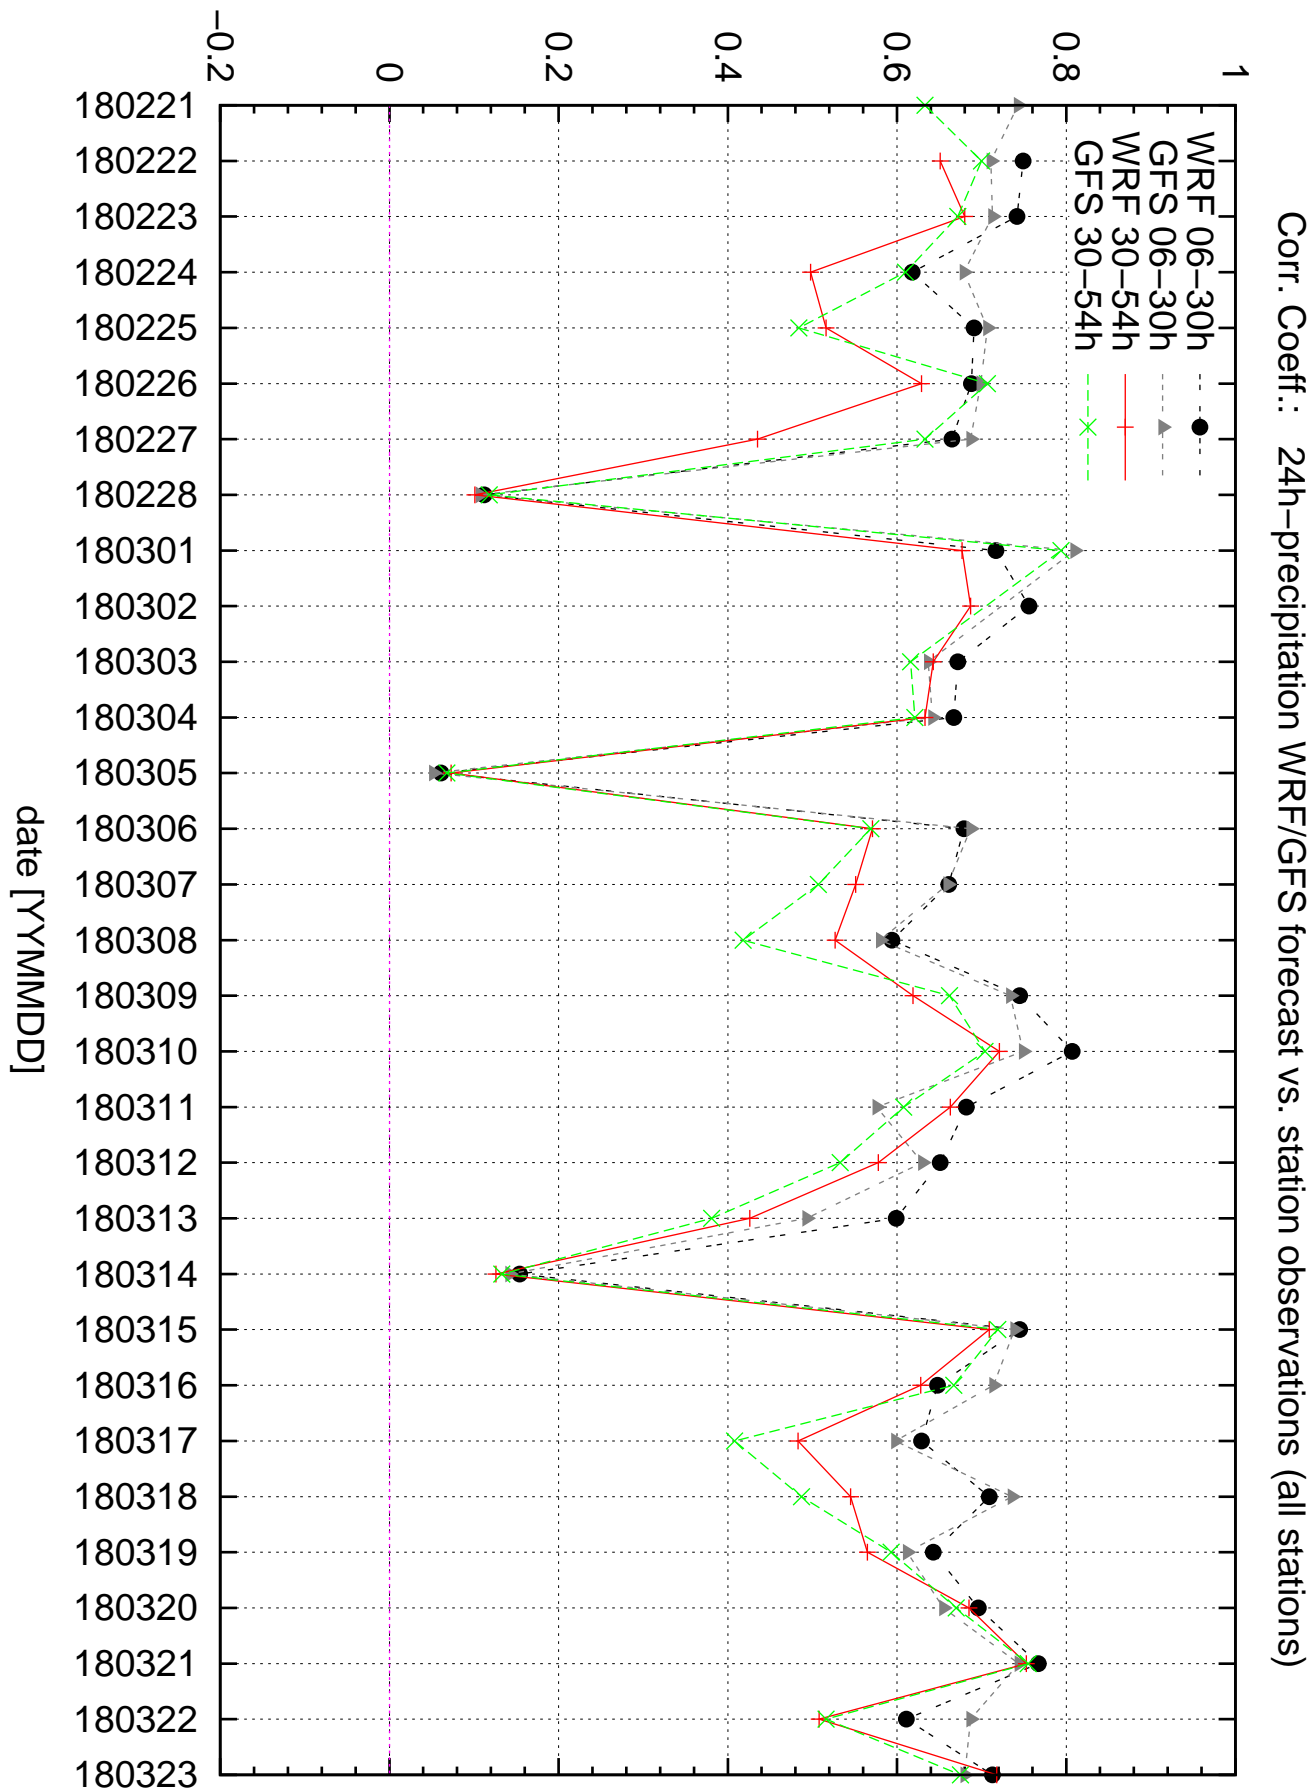

Correlation coefficient CC0.0+

Correlation coefficient CC0.0+

Correlation coefficient CC0.1+

Correlation coefficient CC0.1+

Equitable threat score ETS0.1+

ETS: 24h-precipitation WRF/GFS forecast vs. station observations (stations with RR>0.1mm)

Equitable threat score ETS10+

Equitable threat score ETS1+

Equitable threat score ETS30+

ETS: 24h-precipitation WRF/GFS forecast vs. station observations (stations with RR>30mm)

Equitable threat score ETS5+