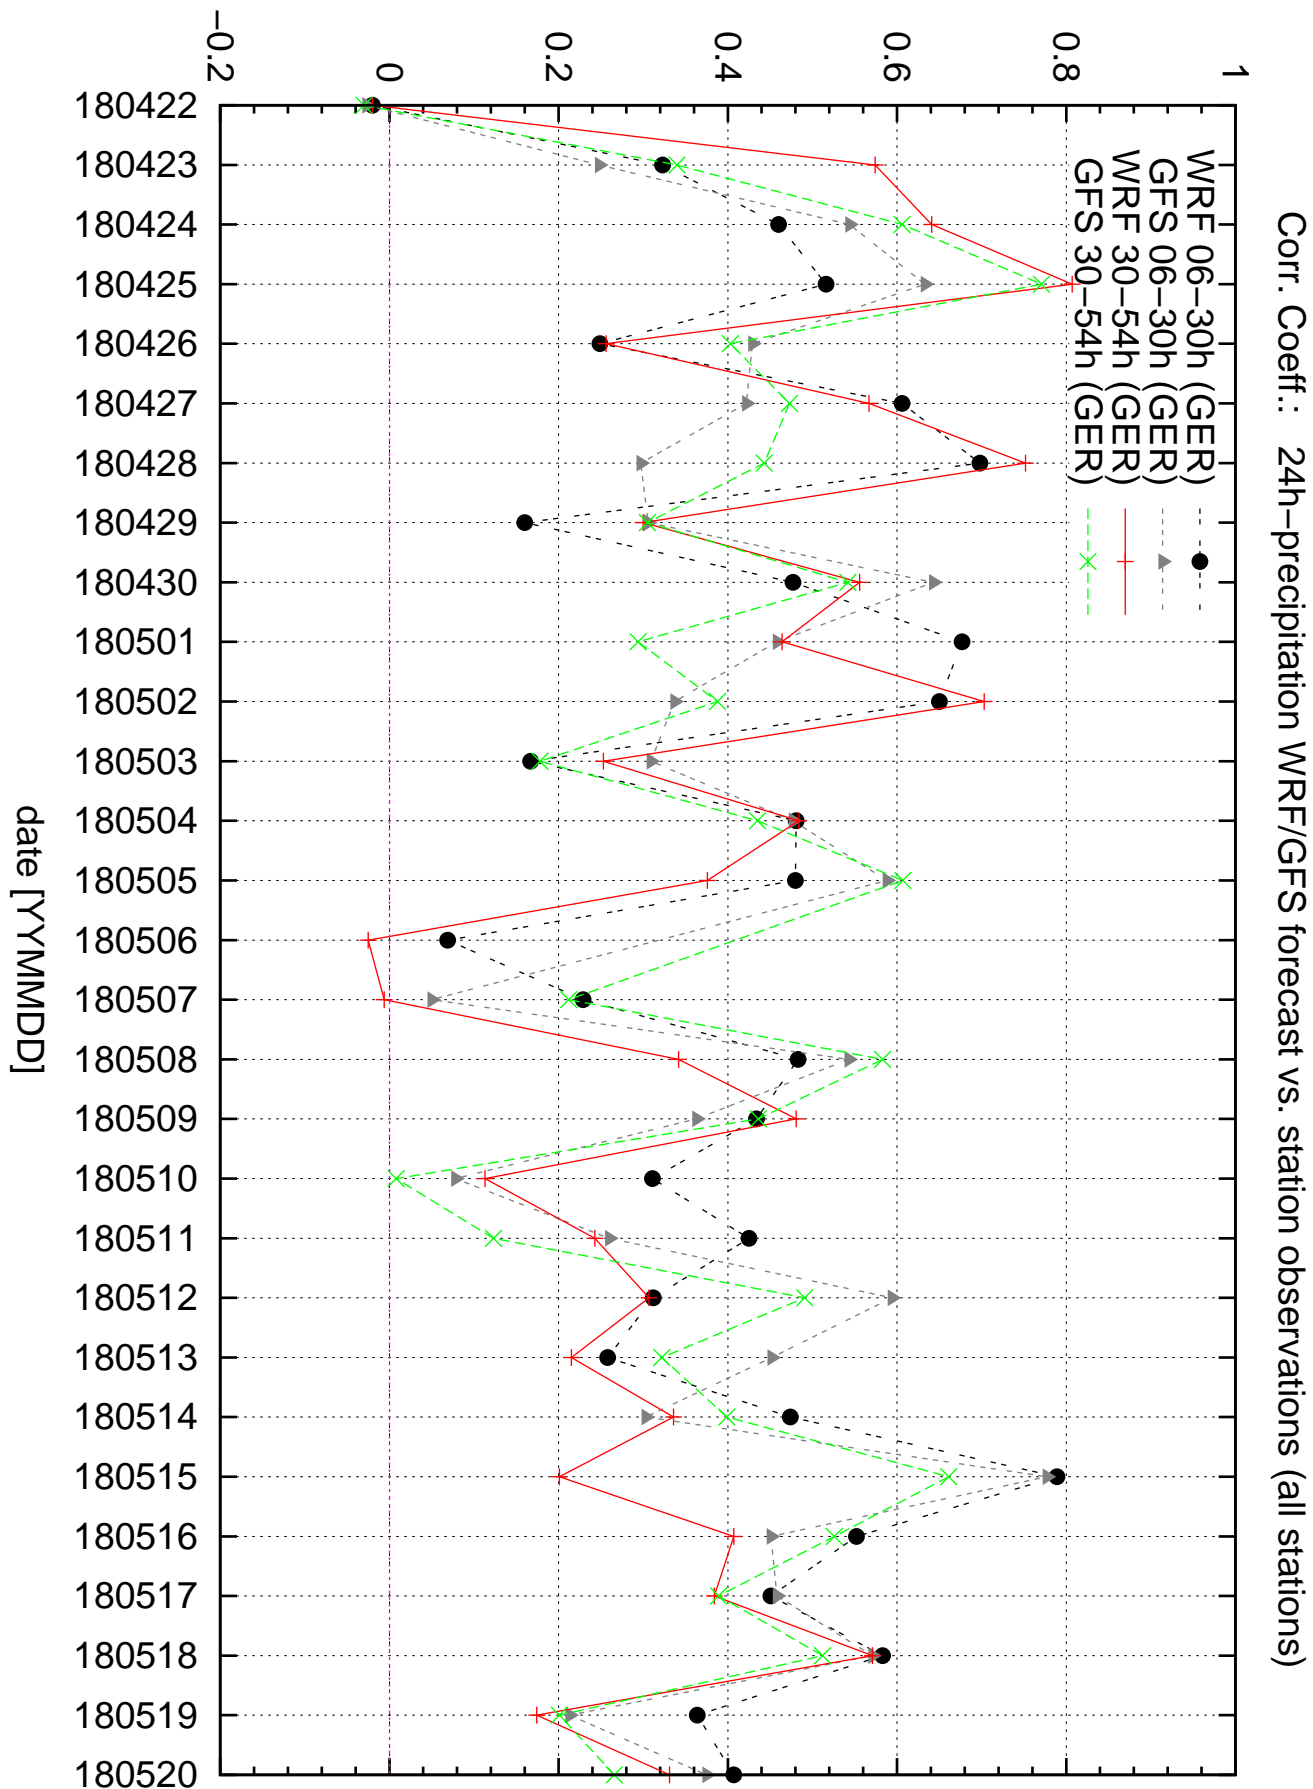

Correlation coefficient CC0.0+

Correlation coefficient CC0.0+

Correlation coefficient CC0.1+

Correlation coefficient CC0.1+

Equitable threat score ETS0.1+

Equitable threat score ETS10+

ETS: 24h-precipitation WRF/GFS forecast vs. station observations (stations with RR>10mm)

Equitable threat score ETS1+

Equitable threat score ETS30+

ETS: 24h-precipitation WRF/GFS forecast vs. station observations (stations with RR>30mm)

Equitable threat score ETS5+