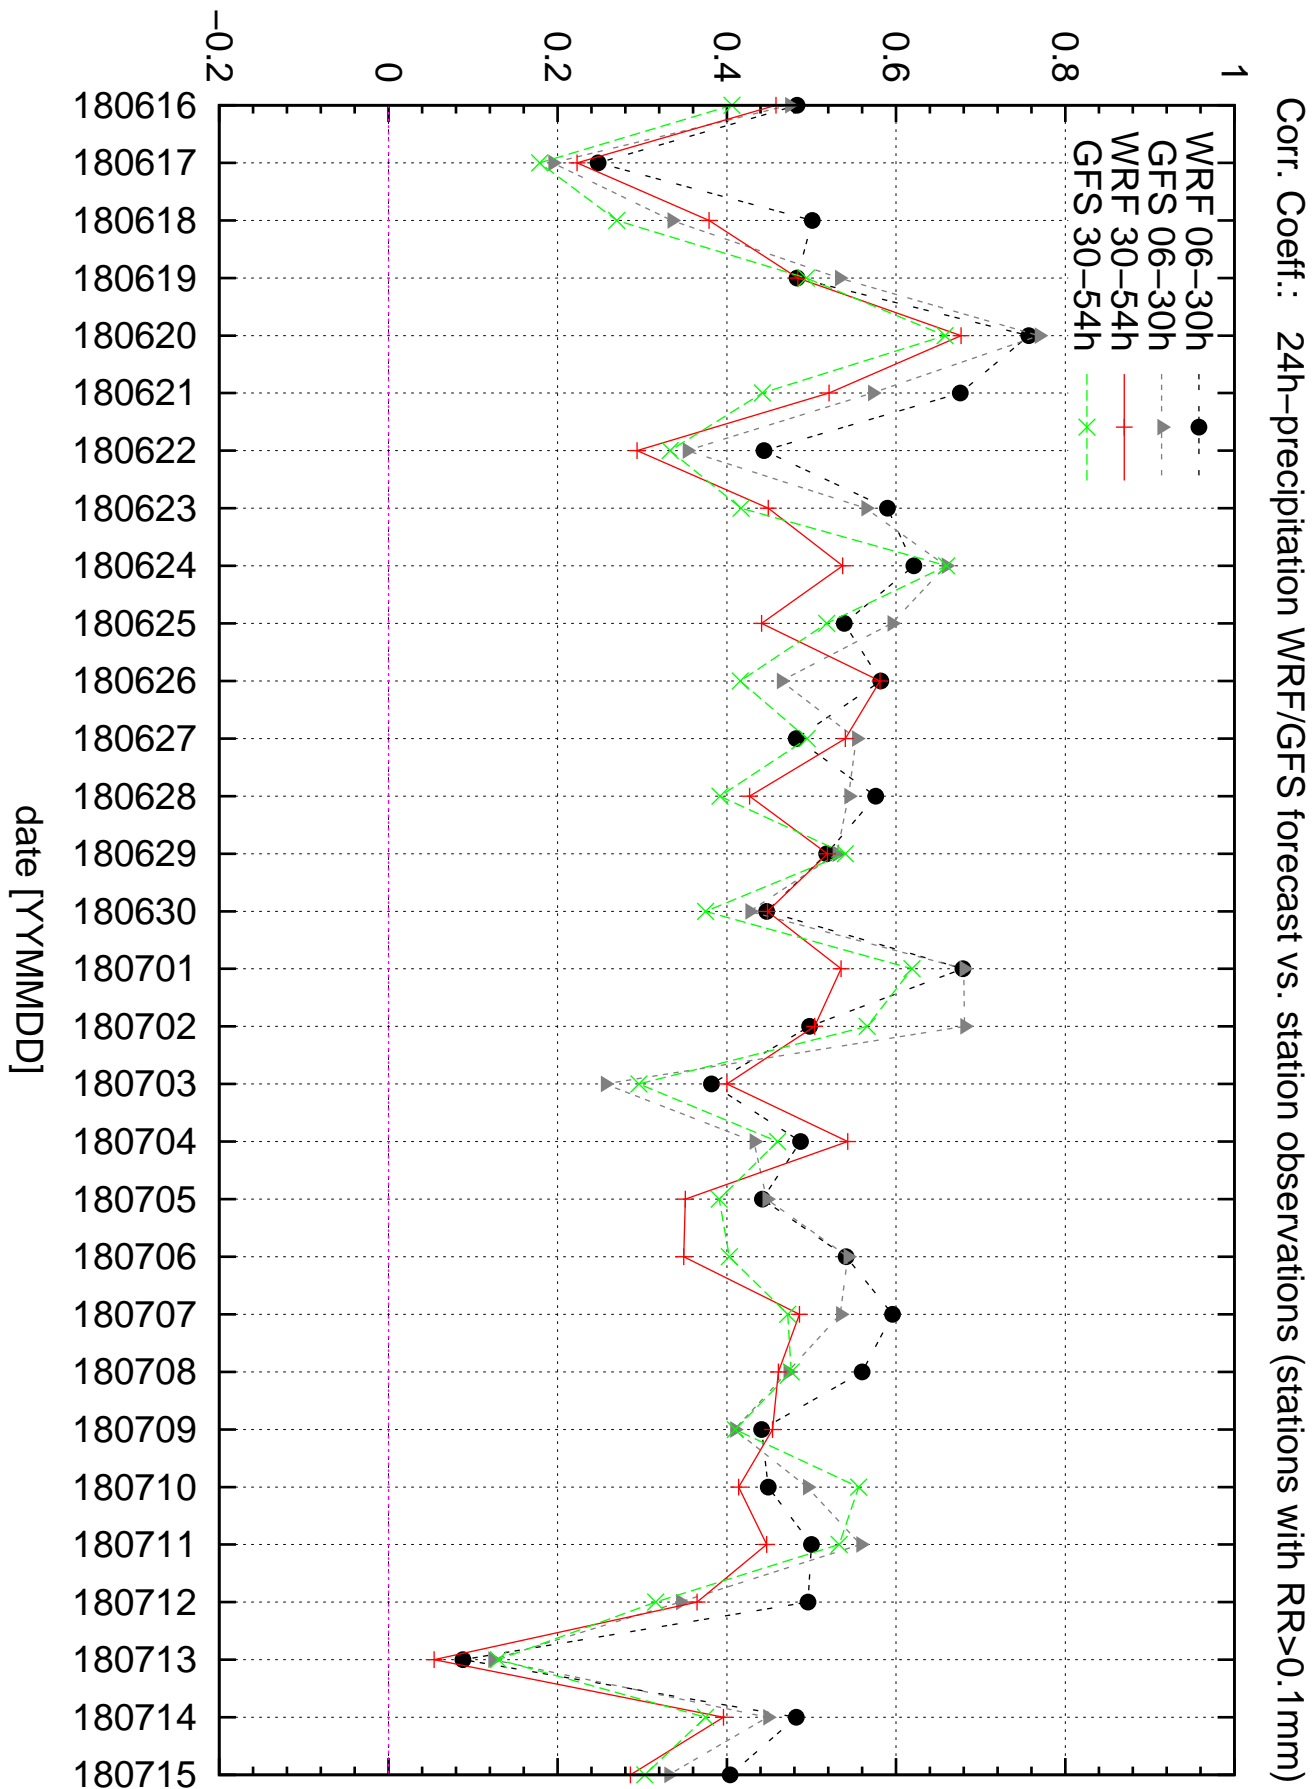

Correlation coefficient CC0.0+

Correlation coefficient CC0.0+

Correlation coefficient CC0.1+

Correlation coefficient CC0.1+

Equitable threat score ETS0.1+

ETS: 24h-precipitation WRF/GFS forecast vs. station observations (stations with RR>0.1mm)

Equitable threat score ETS10+

Equitable threat score ETS1+

Equitable threat score ETS30+

ETS: 24h-precipitation WRF/GFS forecast vs. station observations (stations with RR>30mm)

Equitable threat score ETS5+