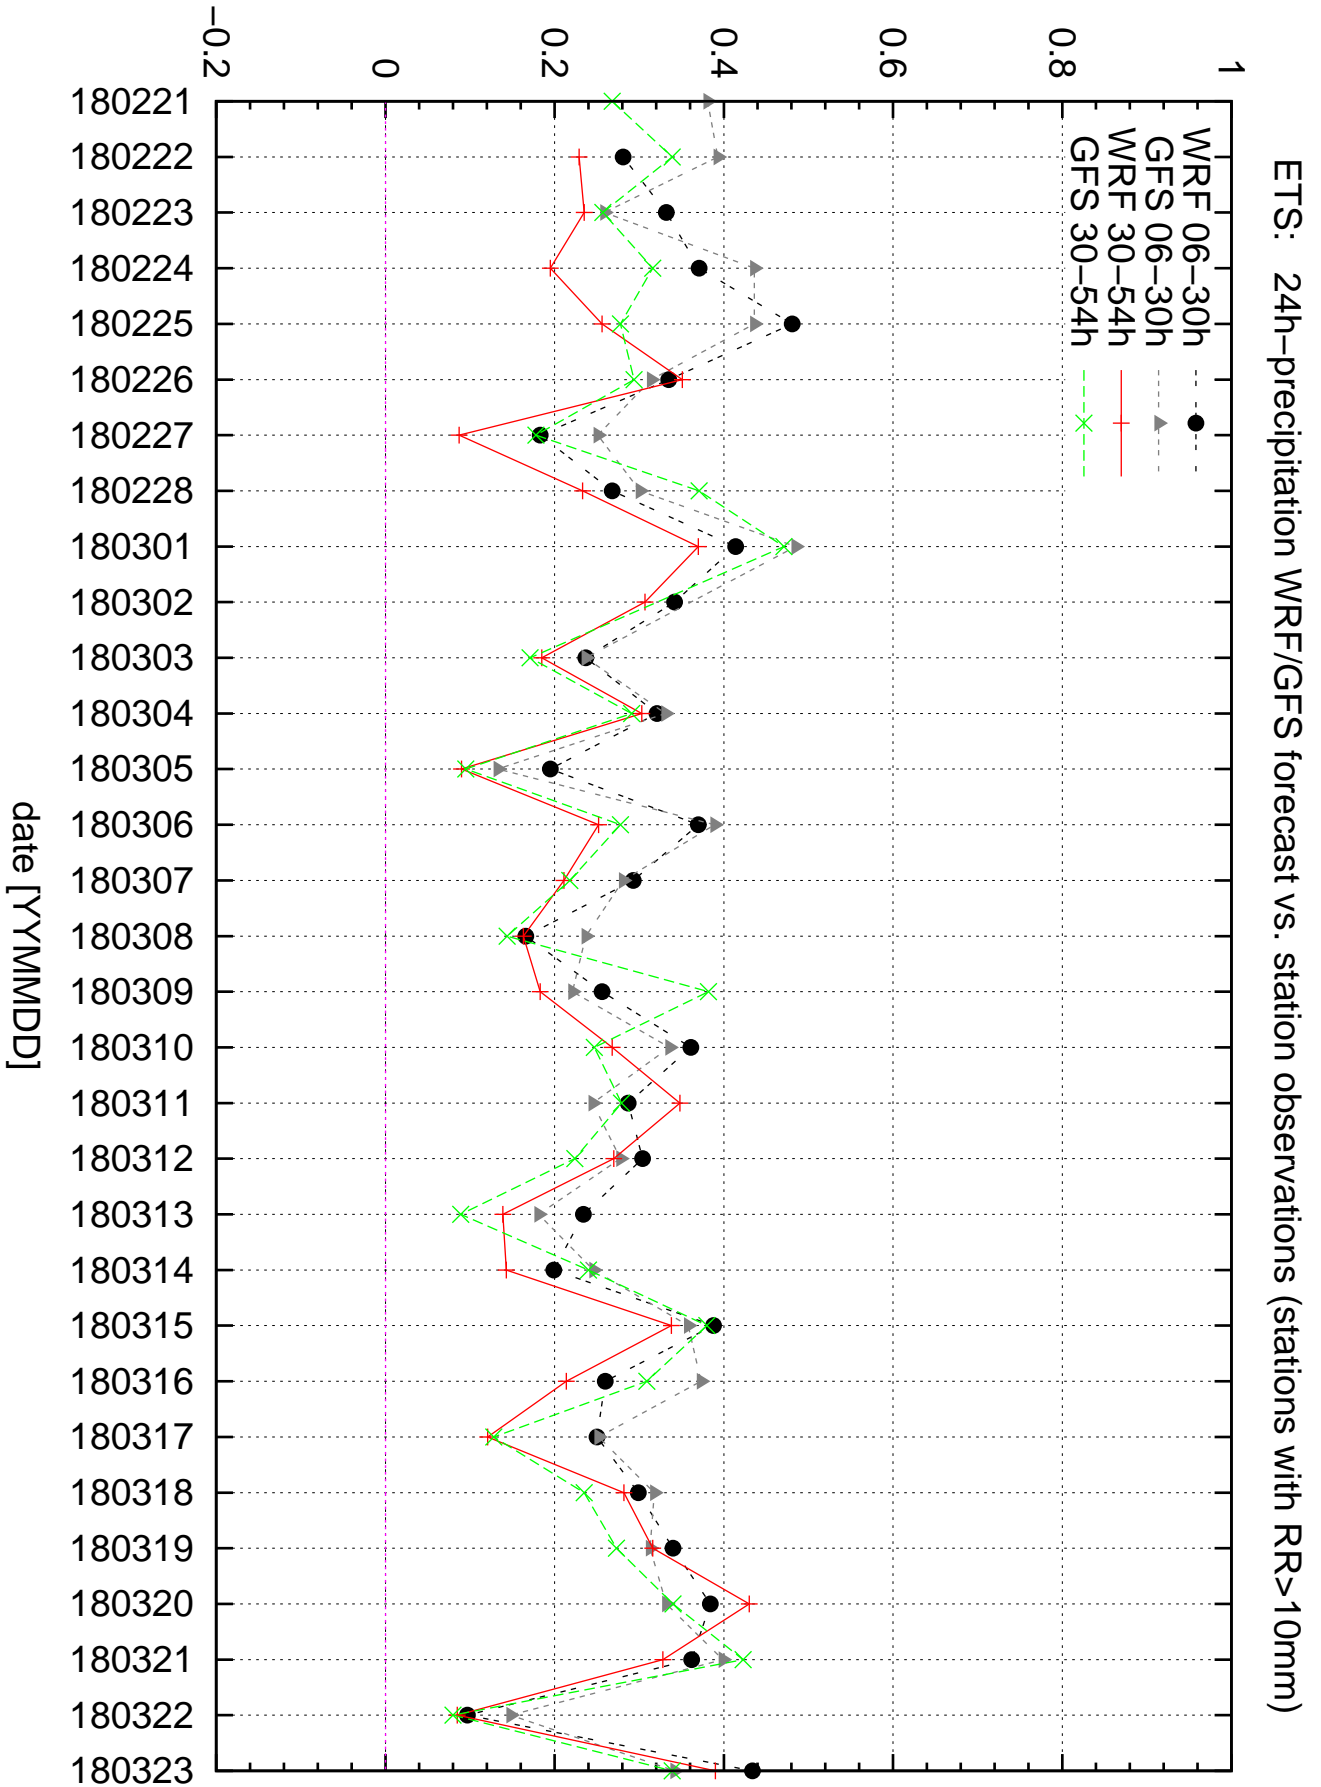

Correlation coefficient CC0.0+

Correlation coefficient CC0.0+

Correlation coefficient CC0.1+

Correlation coefficient CC0.1+

Equitable threat score ETS0.1+

ETS: 24h-precipitation WRF/GFS forecast vs. station observations (stations with RR>0.1mm)

Equitable threat score ETS10+

Equitable threat score ETS1+

Equitable threat score ETS30+

ETS: 24h-precipitation WRF/GFS forecast vs. station observations (stations with RR>30mm)

Equitable threat score ETS5+