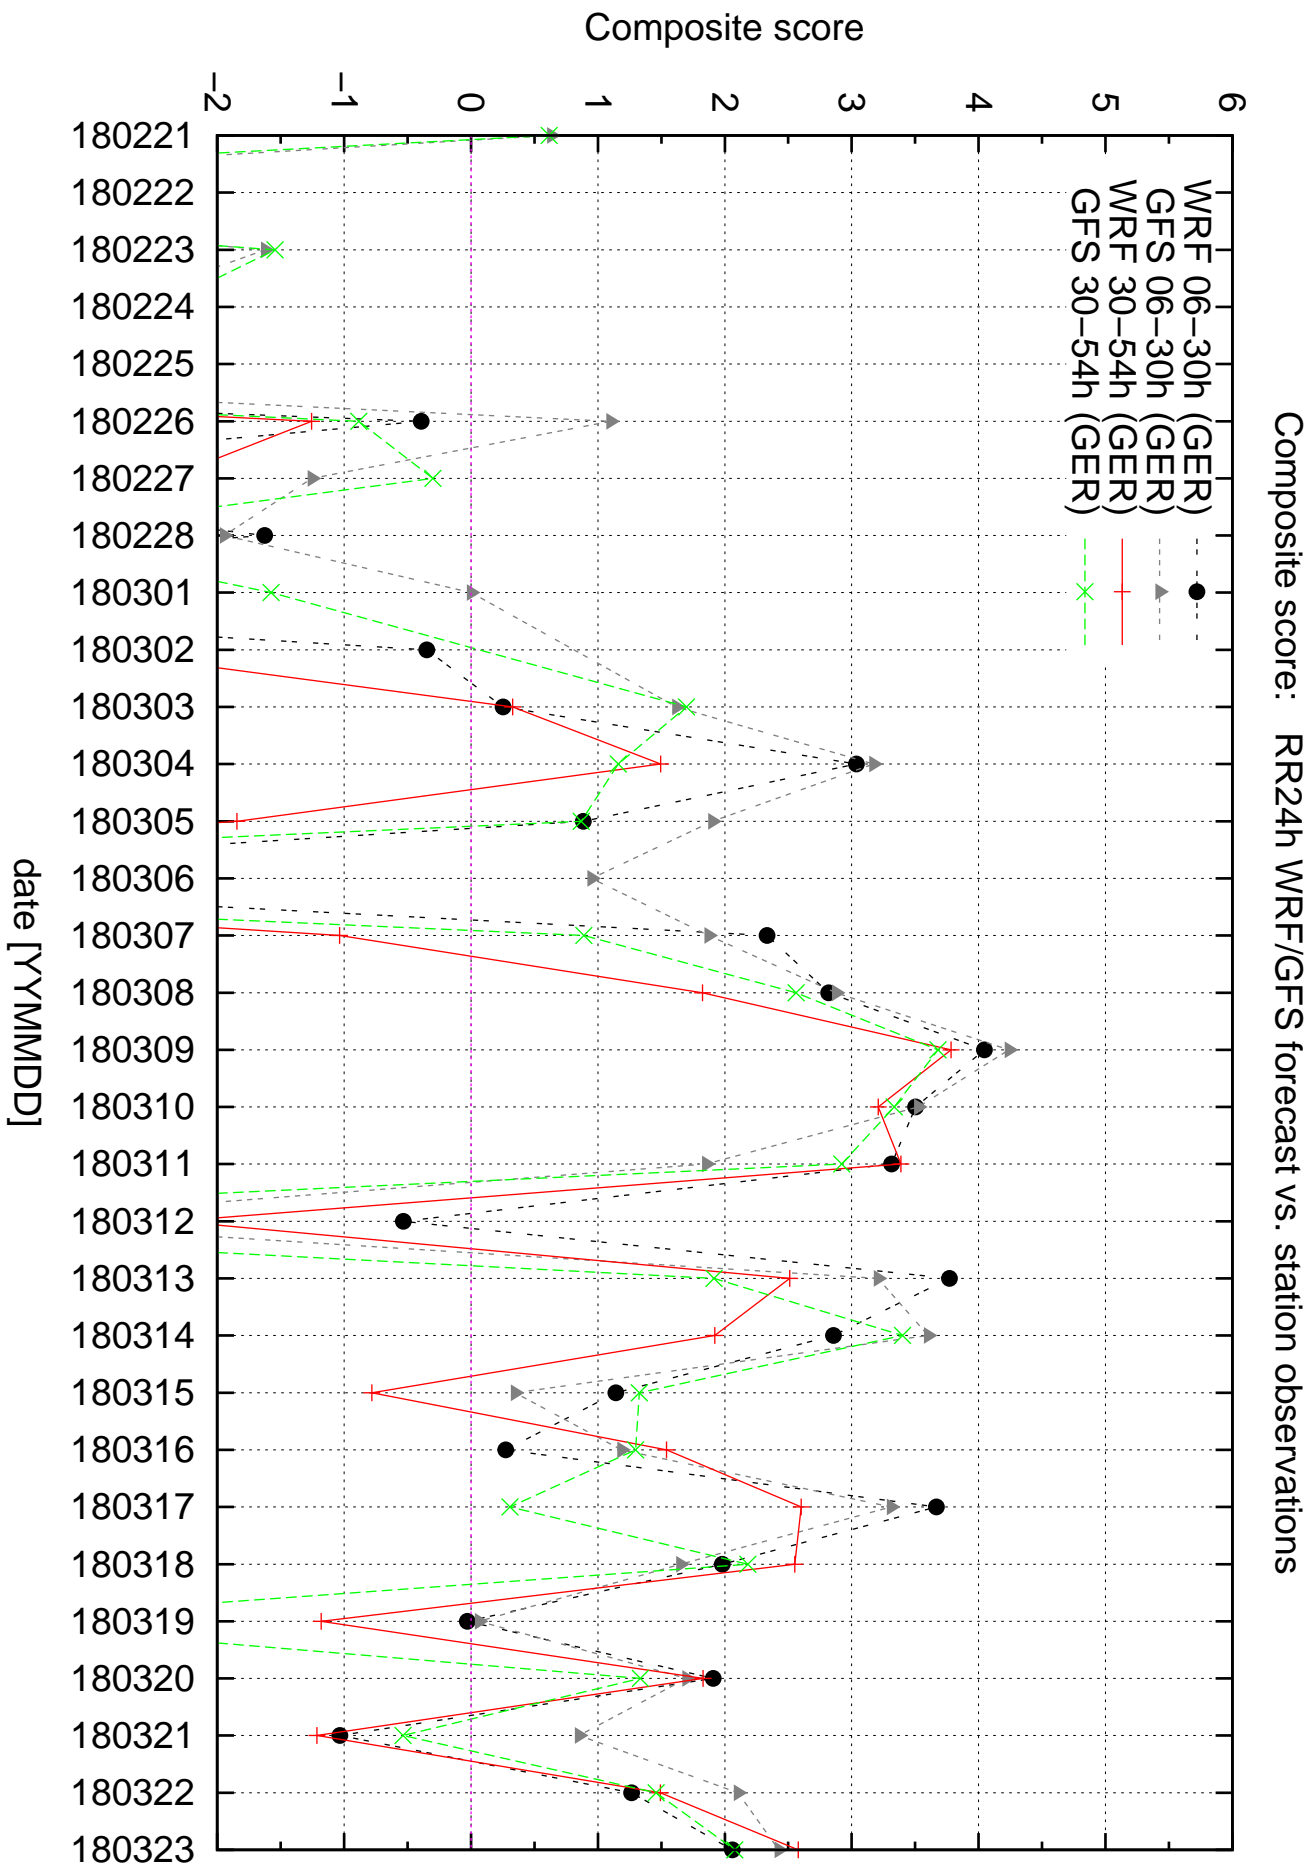

Correlation coefficient CC0.0+

Correlation coefficient CC0.0+

Correlation coefficient CC0.1+

Correlation coefficient CC0.1+

Equitable threat score ETS0.1+

ETS: 24h-precipitation WRF/GFS forecast vs. station observations (stations with RR>0.1mm)

Equitable threat score ETS10+

Equitable threat score ETS1+

Equitable threat score ETS30+

ETS: 24h-precipitation WRF/GFS forecast vs. station observations (stations with RR>30mm)

Equitable threat score ETS5+