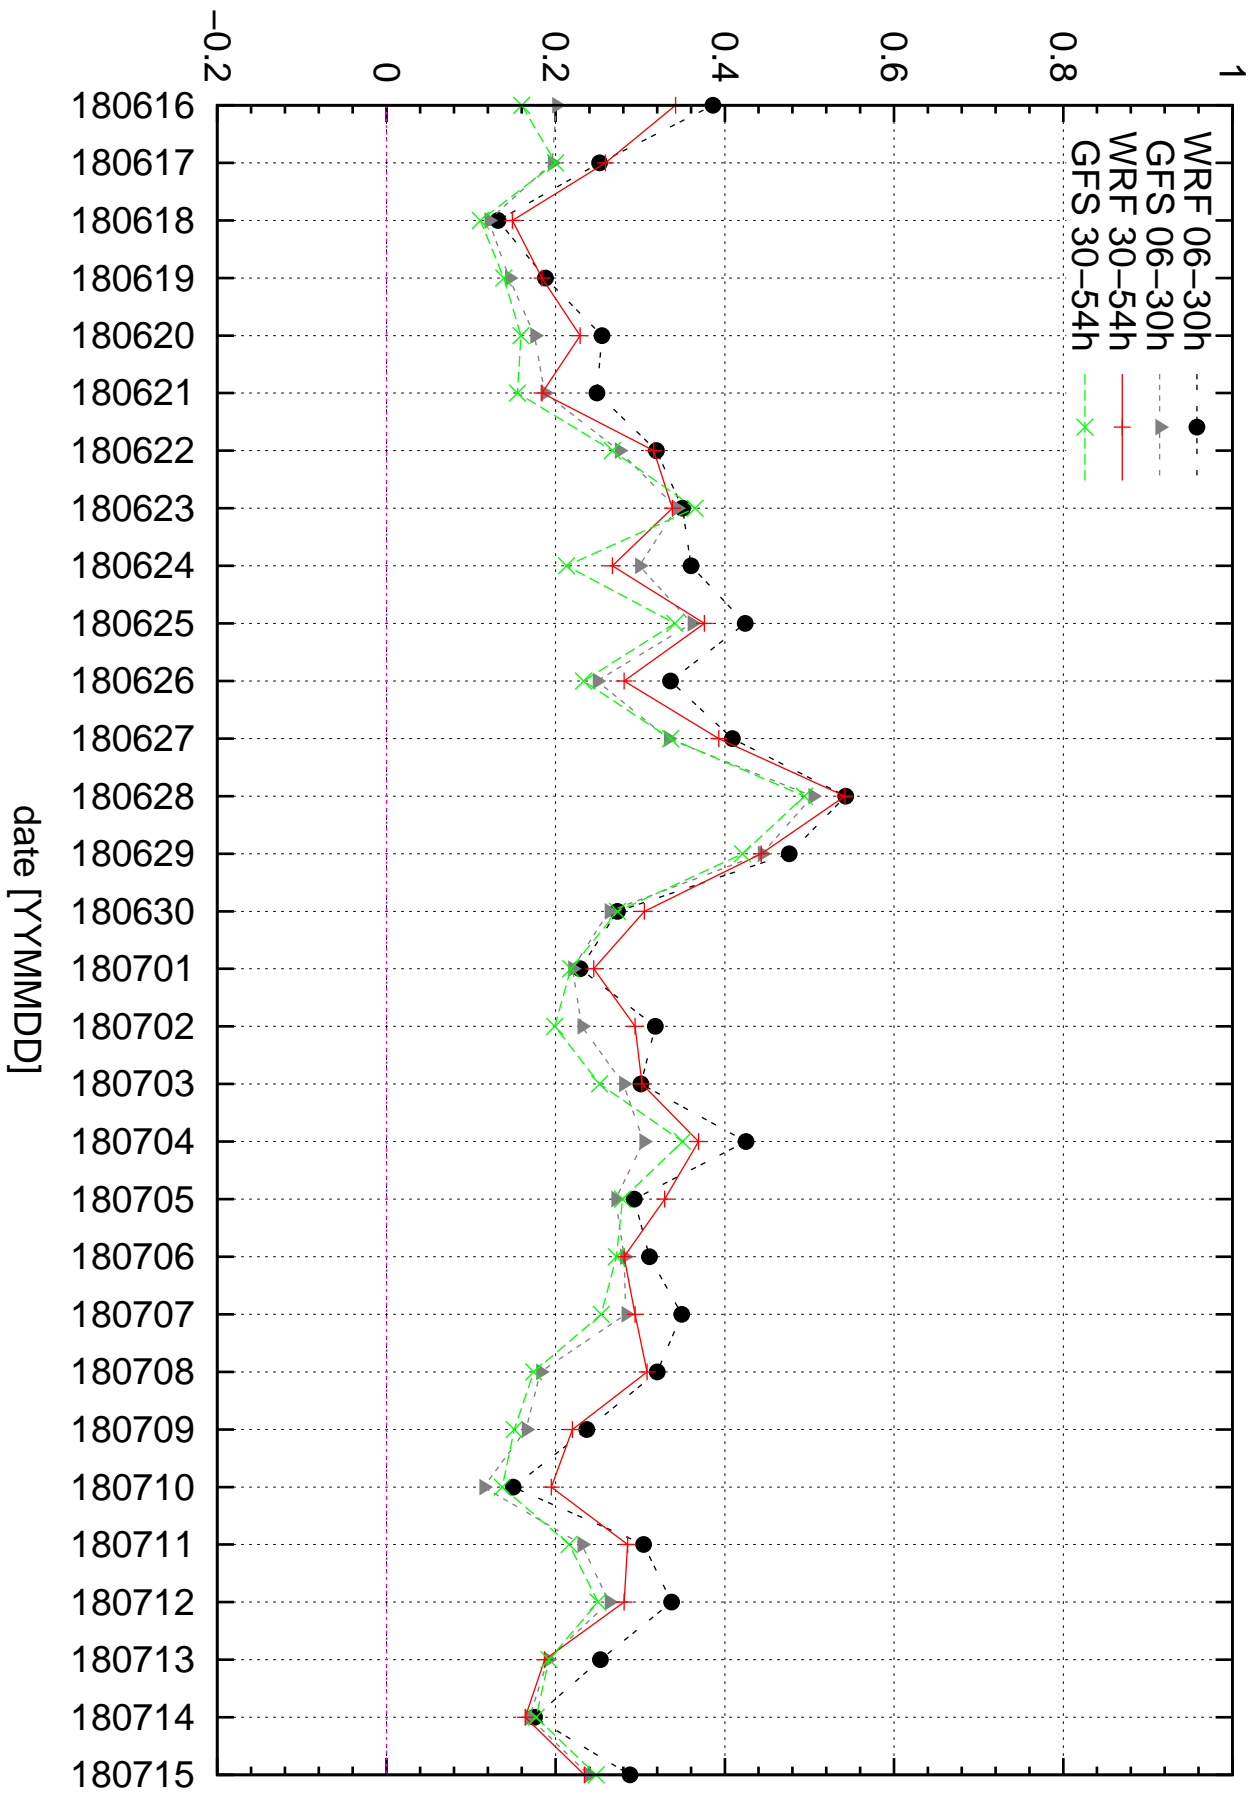

Correlation coefficient CC0.0+

Correlation coefficient CC0.0+

Correlation coefficient CC0.1+

Correlation coefficient CC0.1+

Equitable threat score ETS0.1+

ETS: 24h-precipitation WRF/GFS forecast vs. station observations (stations with RR>0.1mm)

Equitable threat score ETS10+

Equitable threat score ETS1+

Equitable threat score ETS30+

ETS: 24h-precipitation WRF/GFS forecast vs. station observations (stations with RR>30mm)

Equitable threat score ETS5+