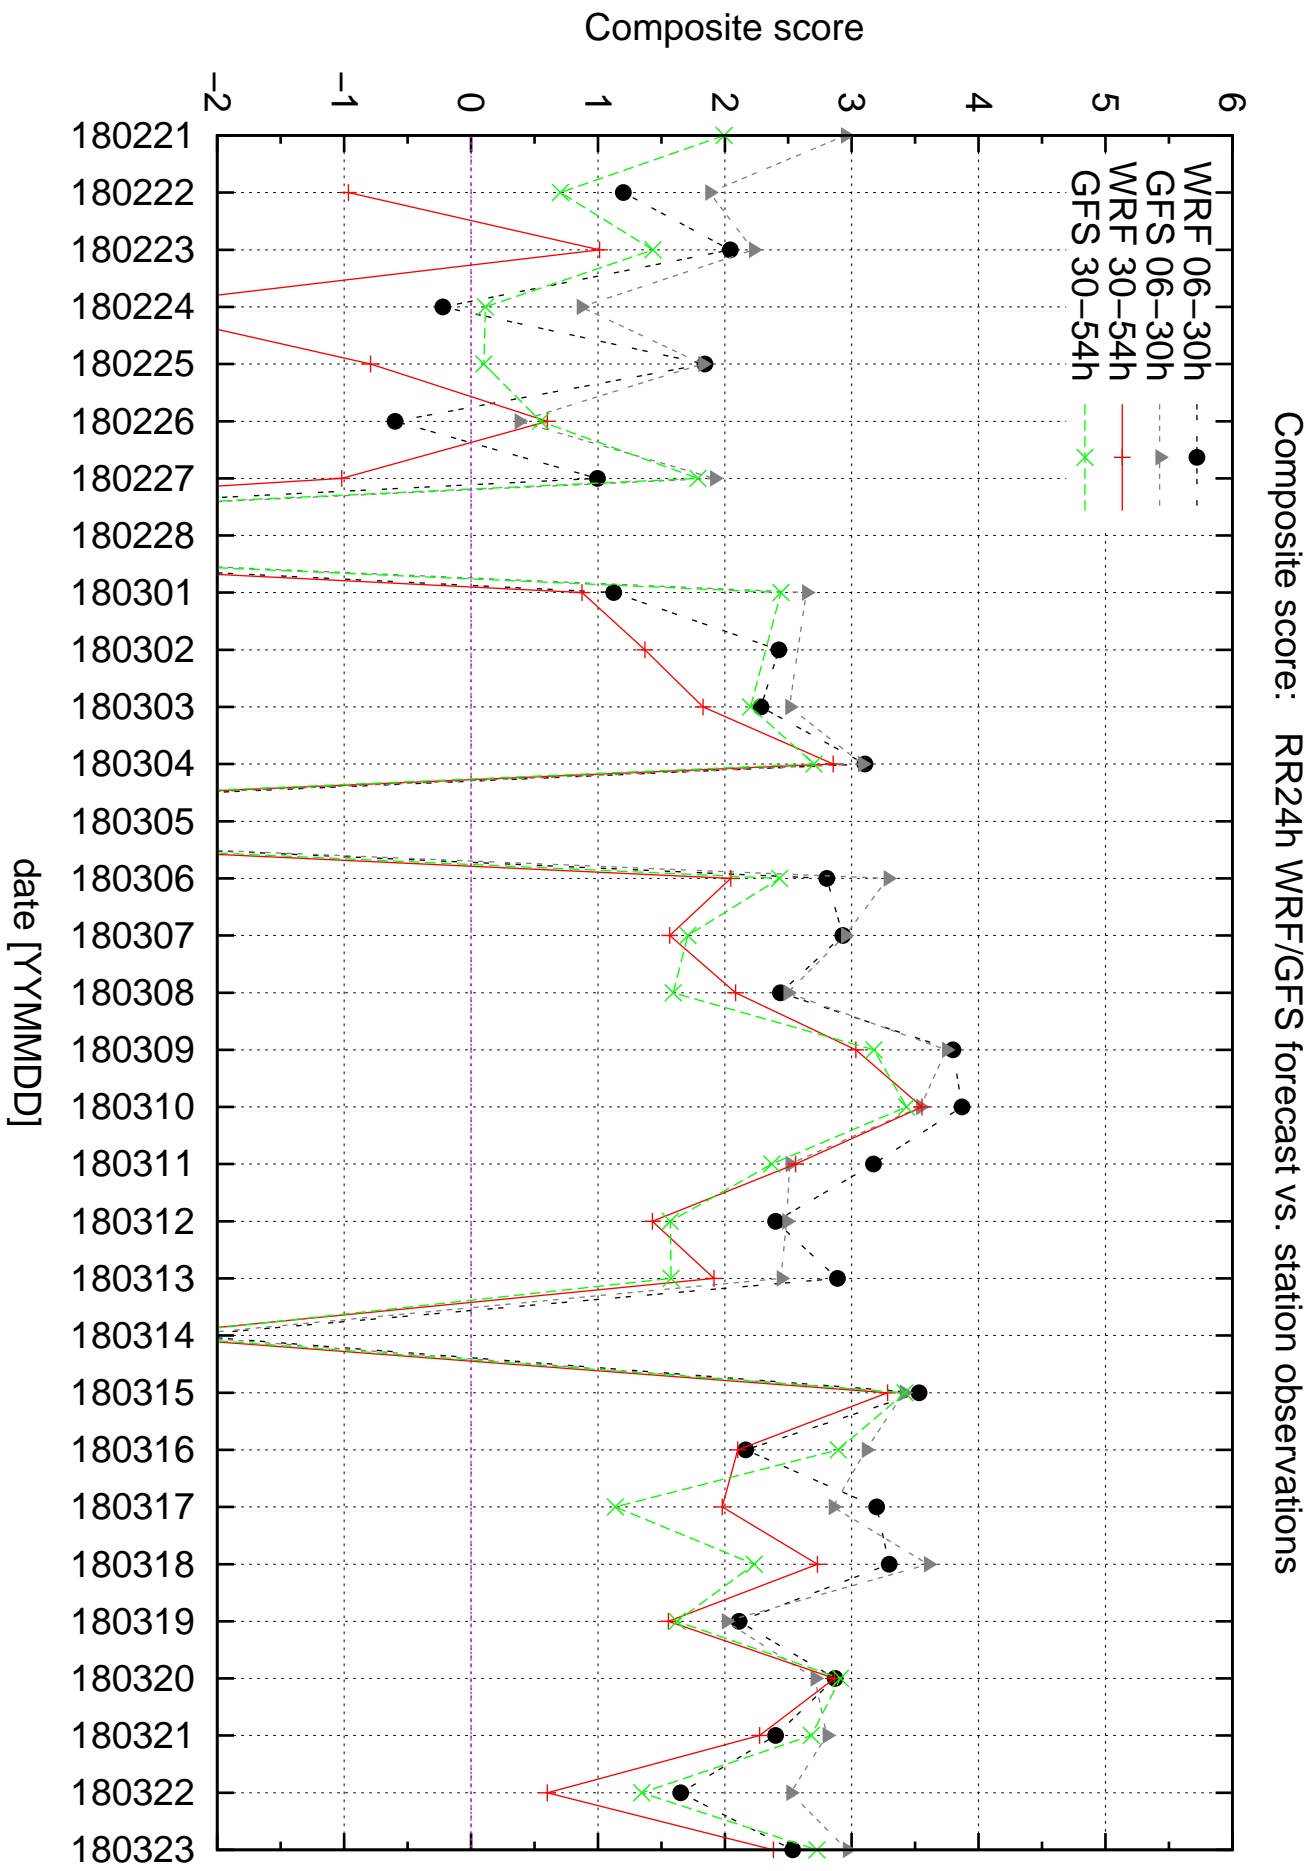

Correlation coefficient CC0.0+

Correlation coefficient CC0.0+

Correlation coefficient CC0.1+

Correlation coefficient CC0.1+

Equitable threat score ETS0.1+

ETS: 24h-precipitation WRF/GFS forecast vs. station observations (stations with RR>0.1mm)

Equitable threat score ETS10+

Equitable threat score ETS1+

Equitable threat score ETS30+

ETS: 24h-precipitation WRF/GFS forecast vs. station observations (stations with RR>30mm)

Equitable threat score ETS5+