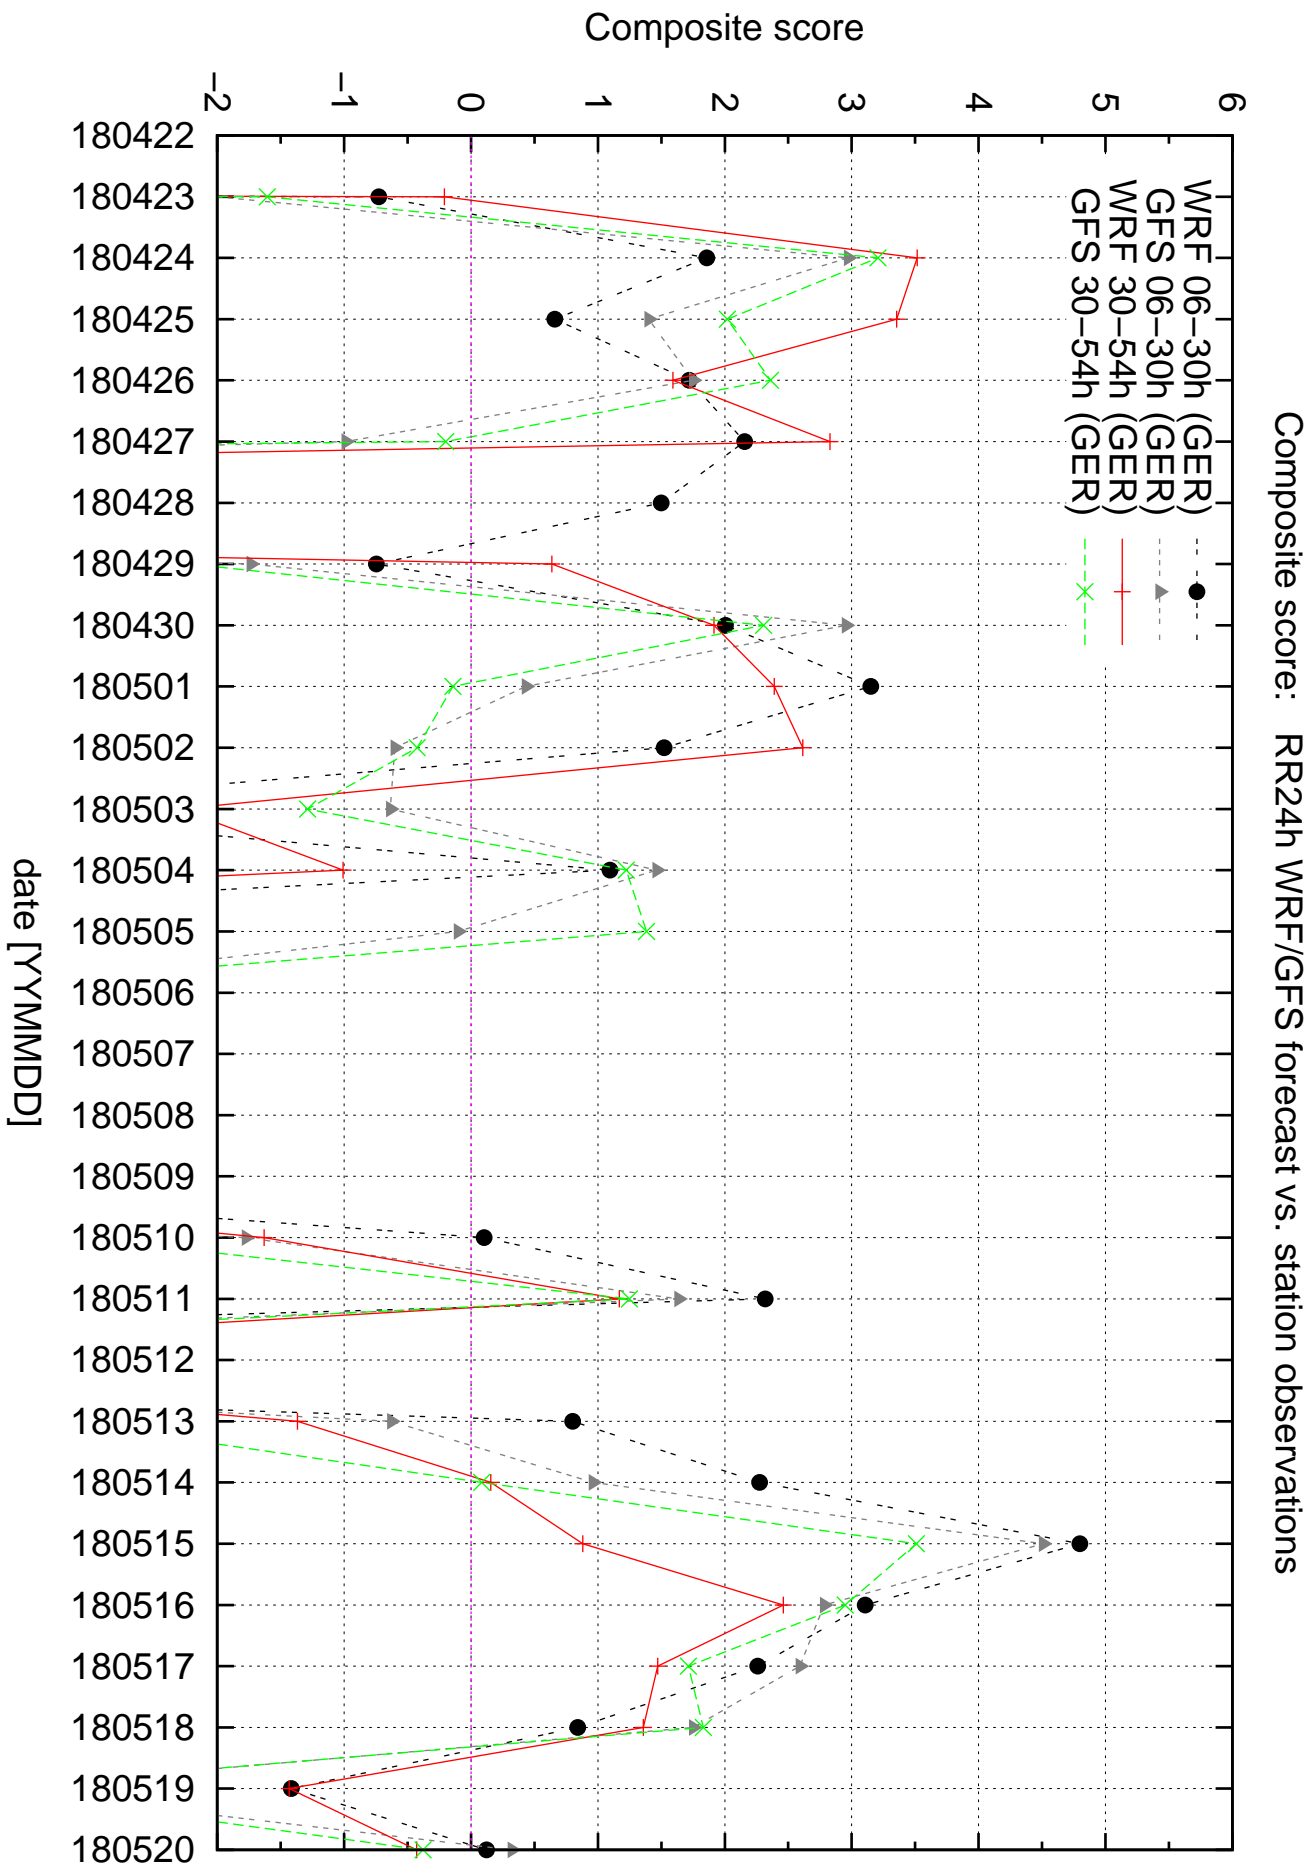

Correlation coefficient CC0.0+

Correlation coefficient CC0.0+

Correlation coefficient CC0.1+

Correlation coefficient CC0.1+

Equitable threat score ETS0.1+

Equitable threat score ETS10+

ETS: 24h-precipitation WRF/GFS forecast vs. station observations (stations with RR>10mm)

Equitable threat score ETS1+

Equitable threat score ETS30+

ETS: 24h-precipitation WRF/GFS forecast vs. station observations (stations with RR>30mm)

Equitable threat score ETS5+