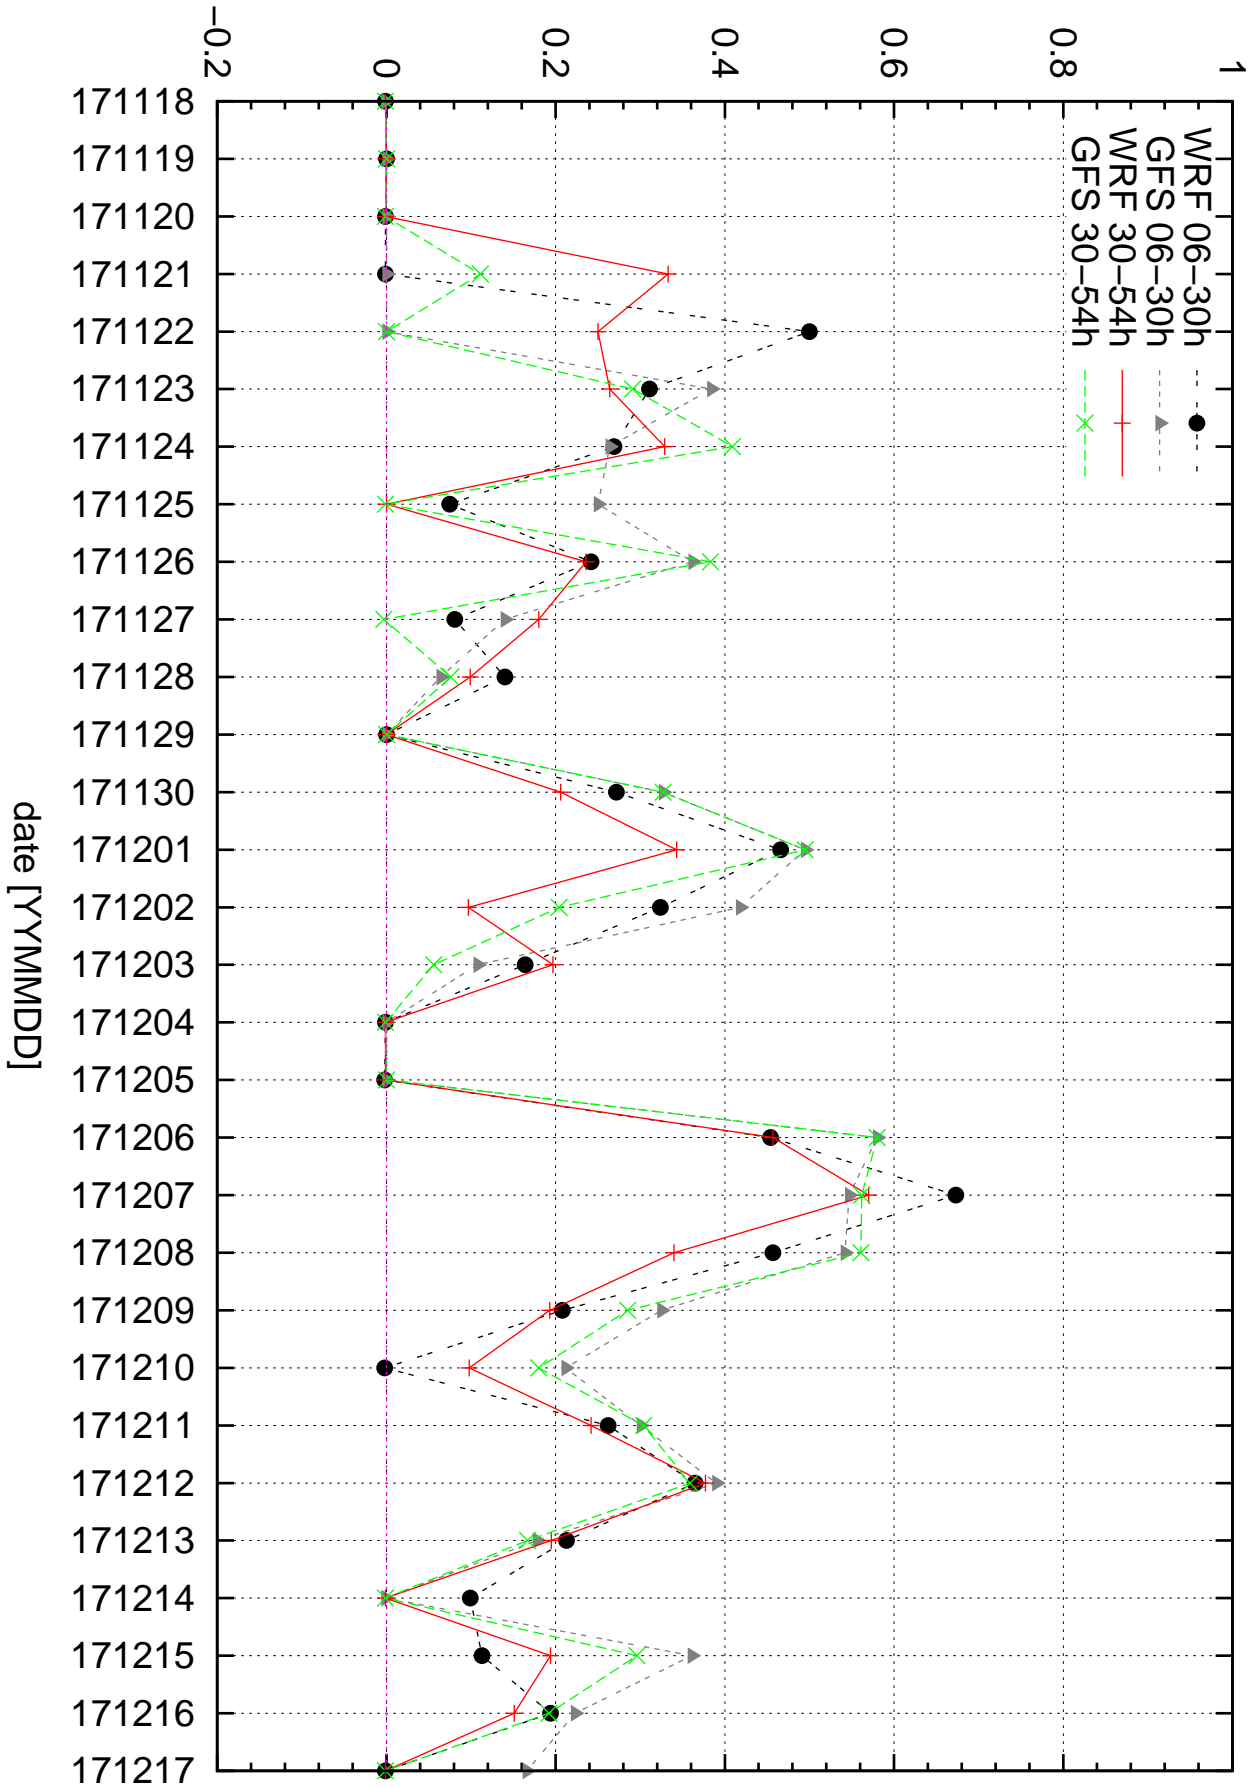

Equitable threat score ETS30+