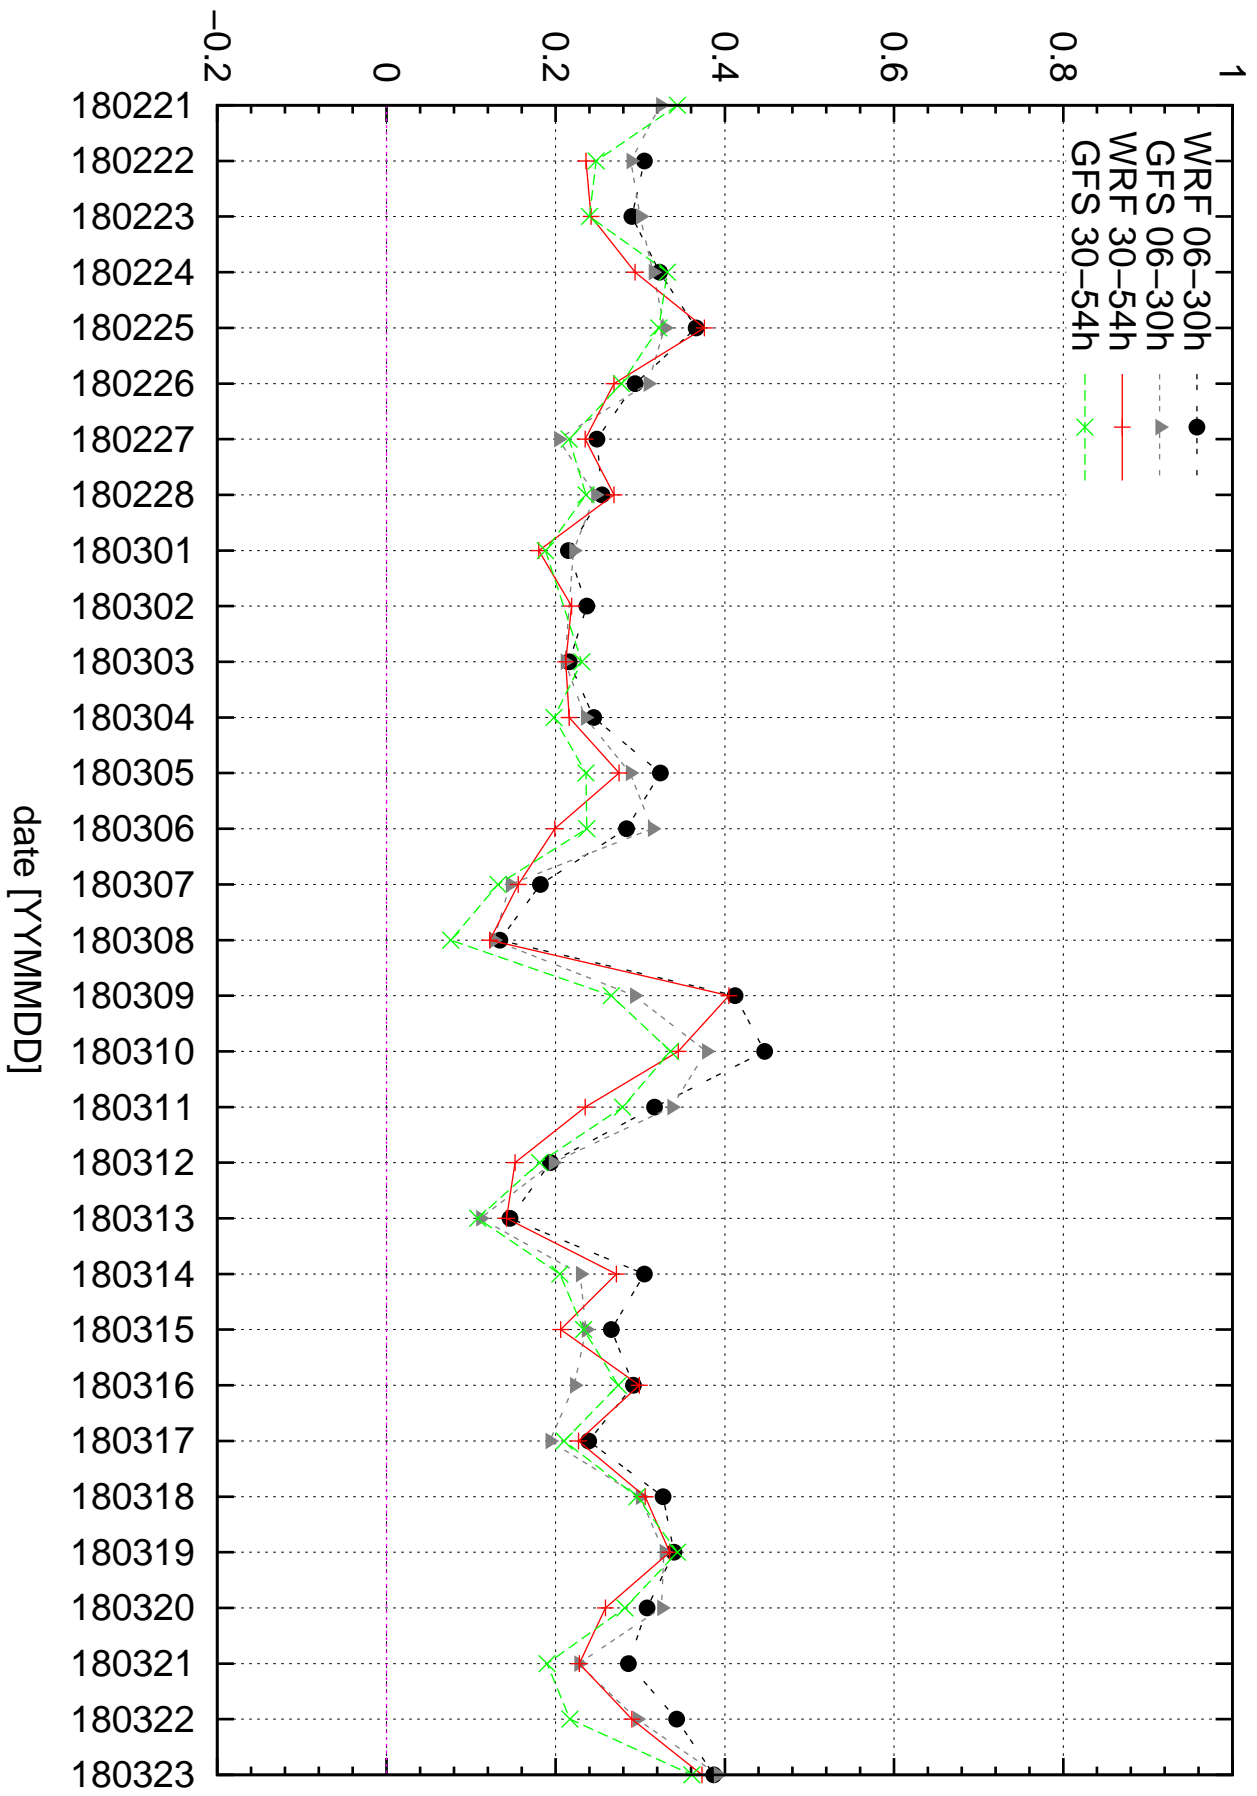

Correlation coefficient CC0.0+

Correlation coefficient CC0.0+

Correlation coefficient CC0.1+

Correlation coefficient CC0.1+

Equitable threat score ETS0.1+

ETS: 24h-precipitation WRF/GFS forecast vs. station observations (stations with RR>0.1mm)

Equitable threat score ETS10+

Equitable threat score ETS1+

Equitable threat score ETS30+

ETS: 24h-precipitation WRF/GFS forecast vs. station observations (stations with RR>30mm)

Equitable threat score ETS5+