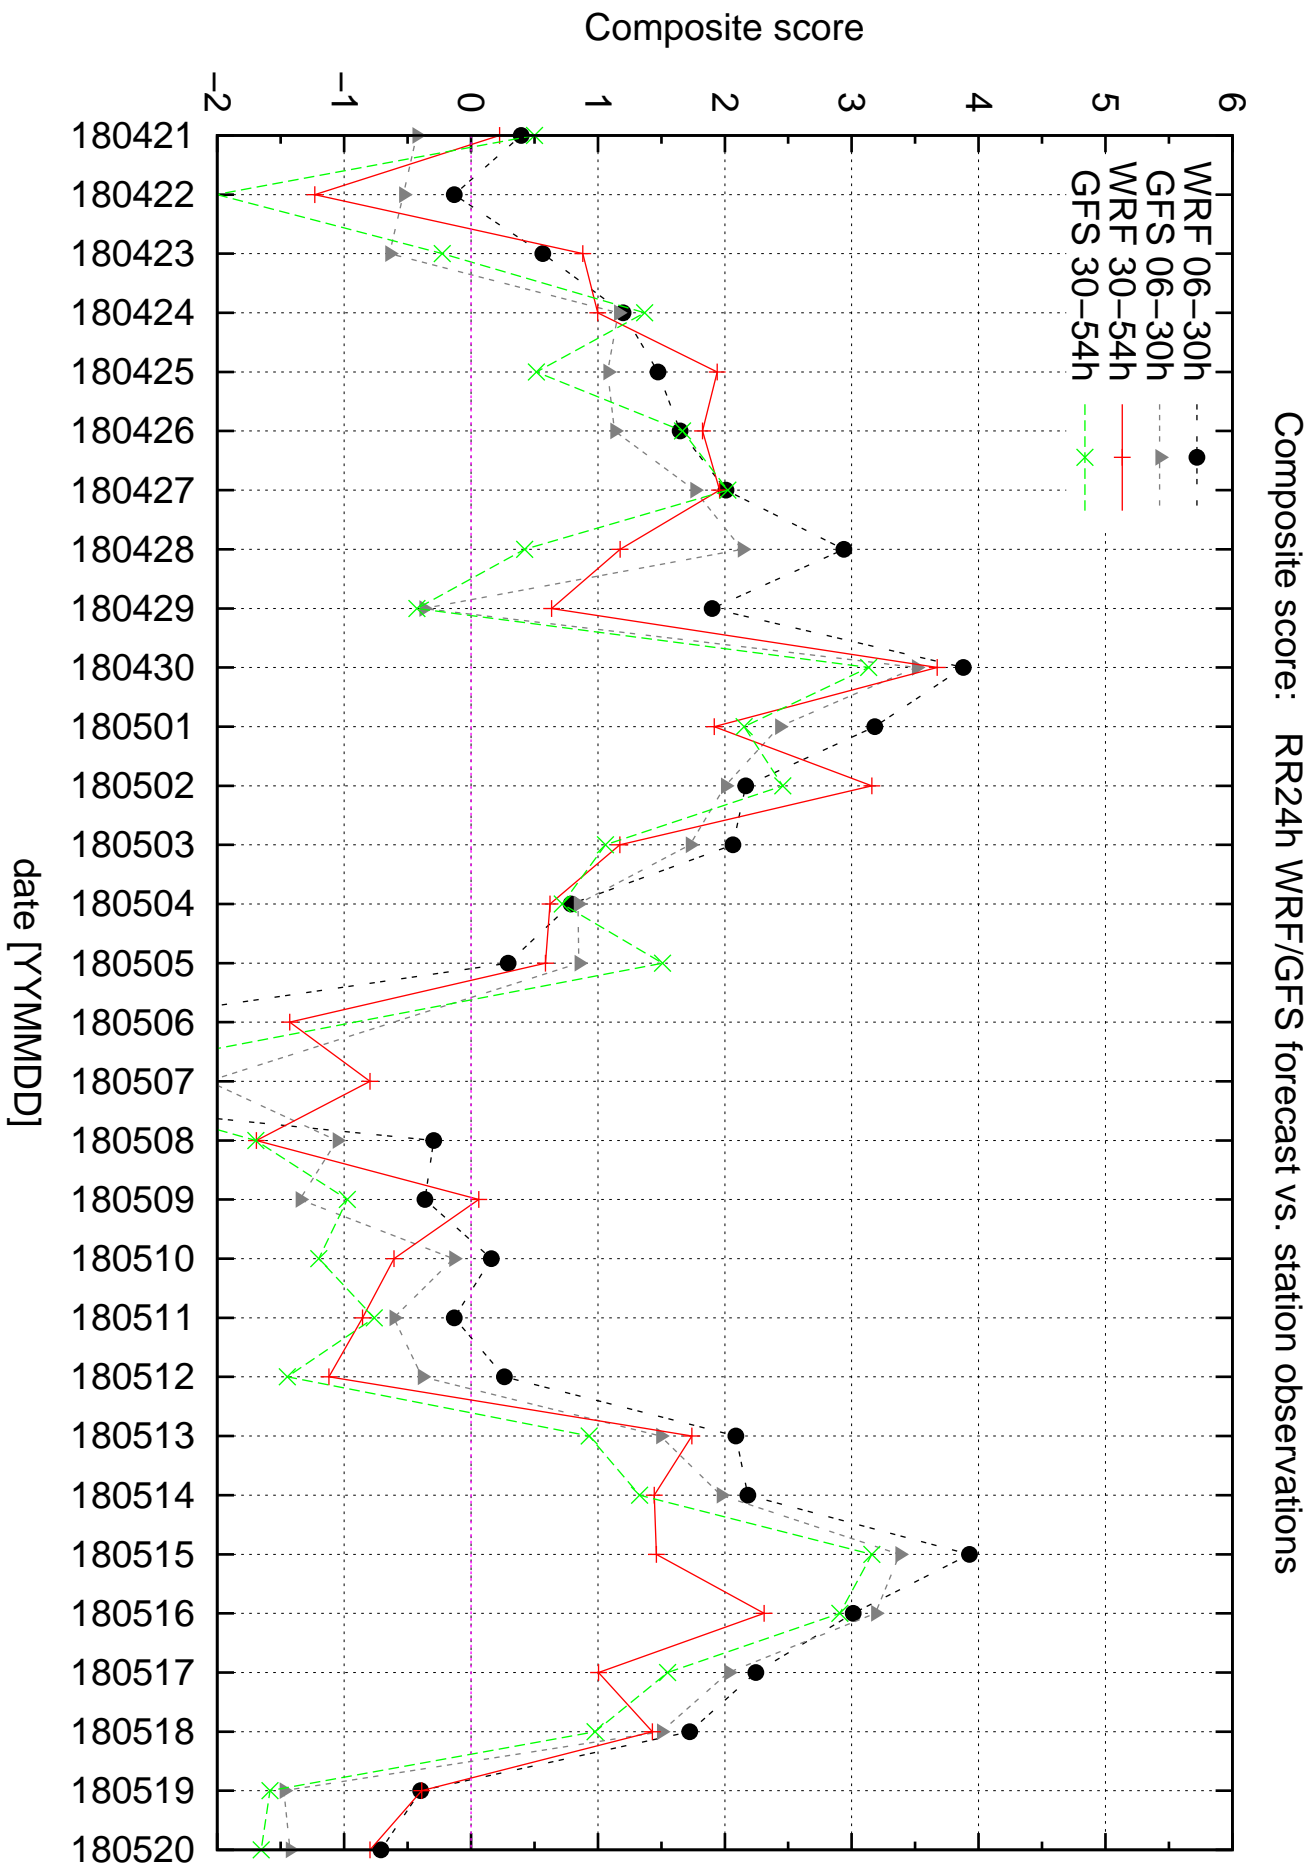

Correlation coefficient CC0.0+

Correlation coefficient CC0.0+

Correlation coefficient CC0.1+

Correlation coefficient CC0.1+

Equitable threat score ETS0.1+

Equitable threat score ETS10+

ETS: 24h-precipitation WRF/GFS forecast vs. station observations (stations with RR>10mm)

Equitable threat score ETS1+

Equitable threat score ETS30+

ETS: 24h-precipitation WRF/GFS forecast vs. station observations (stations with RR>30mm)

Equitable threat score ETS5+