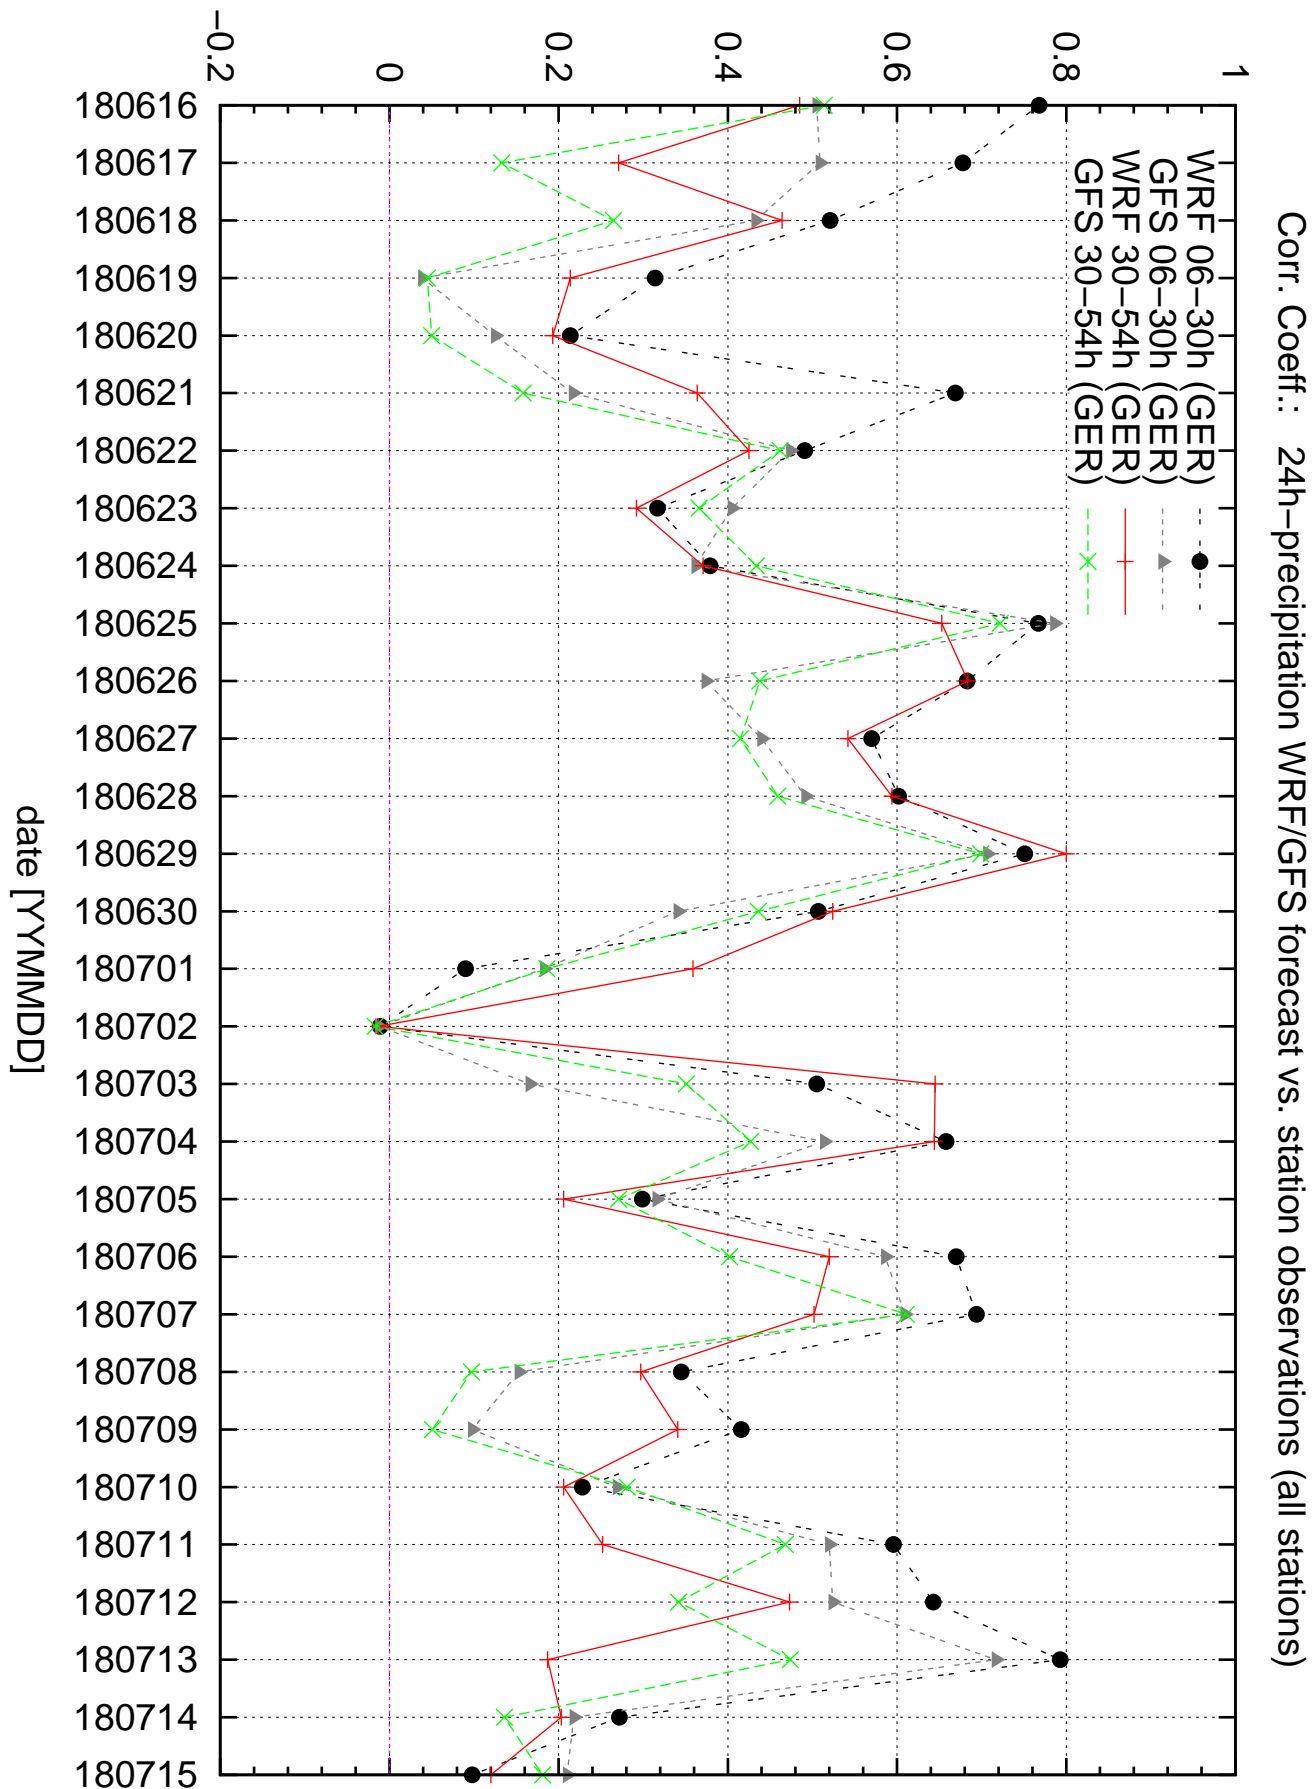

Correlation coefficient CC0.0+

Correlation coefficient CC0.0+

Correlation coefficient CC0.1+

Correlation coefficient CC0.1+

Equitable threat score ETS0.1+

ETS: 24h-precipitation WRF/GFS forecast vs. station observations (stations with RR>0.1mm)

Equitable threat score ETS10+

Equitable threat score ETS1+

Equitable threat score ETS30+

ETS: 24h-precipitation WRF/GFS forecast vs. station observations (stations with RR>30mm)

Equitable threat score ETS5+