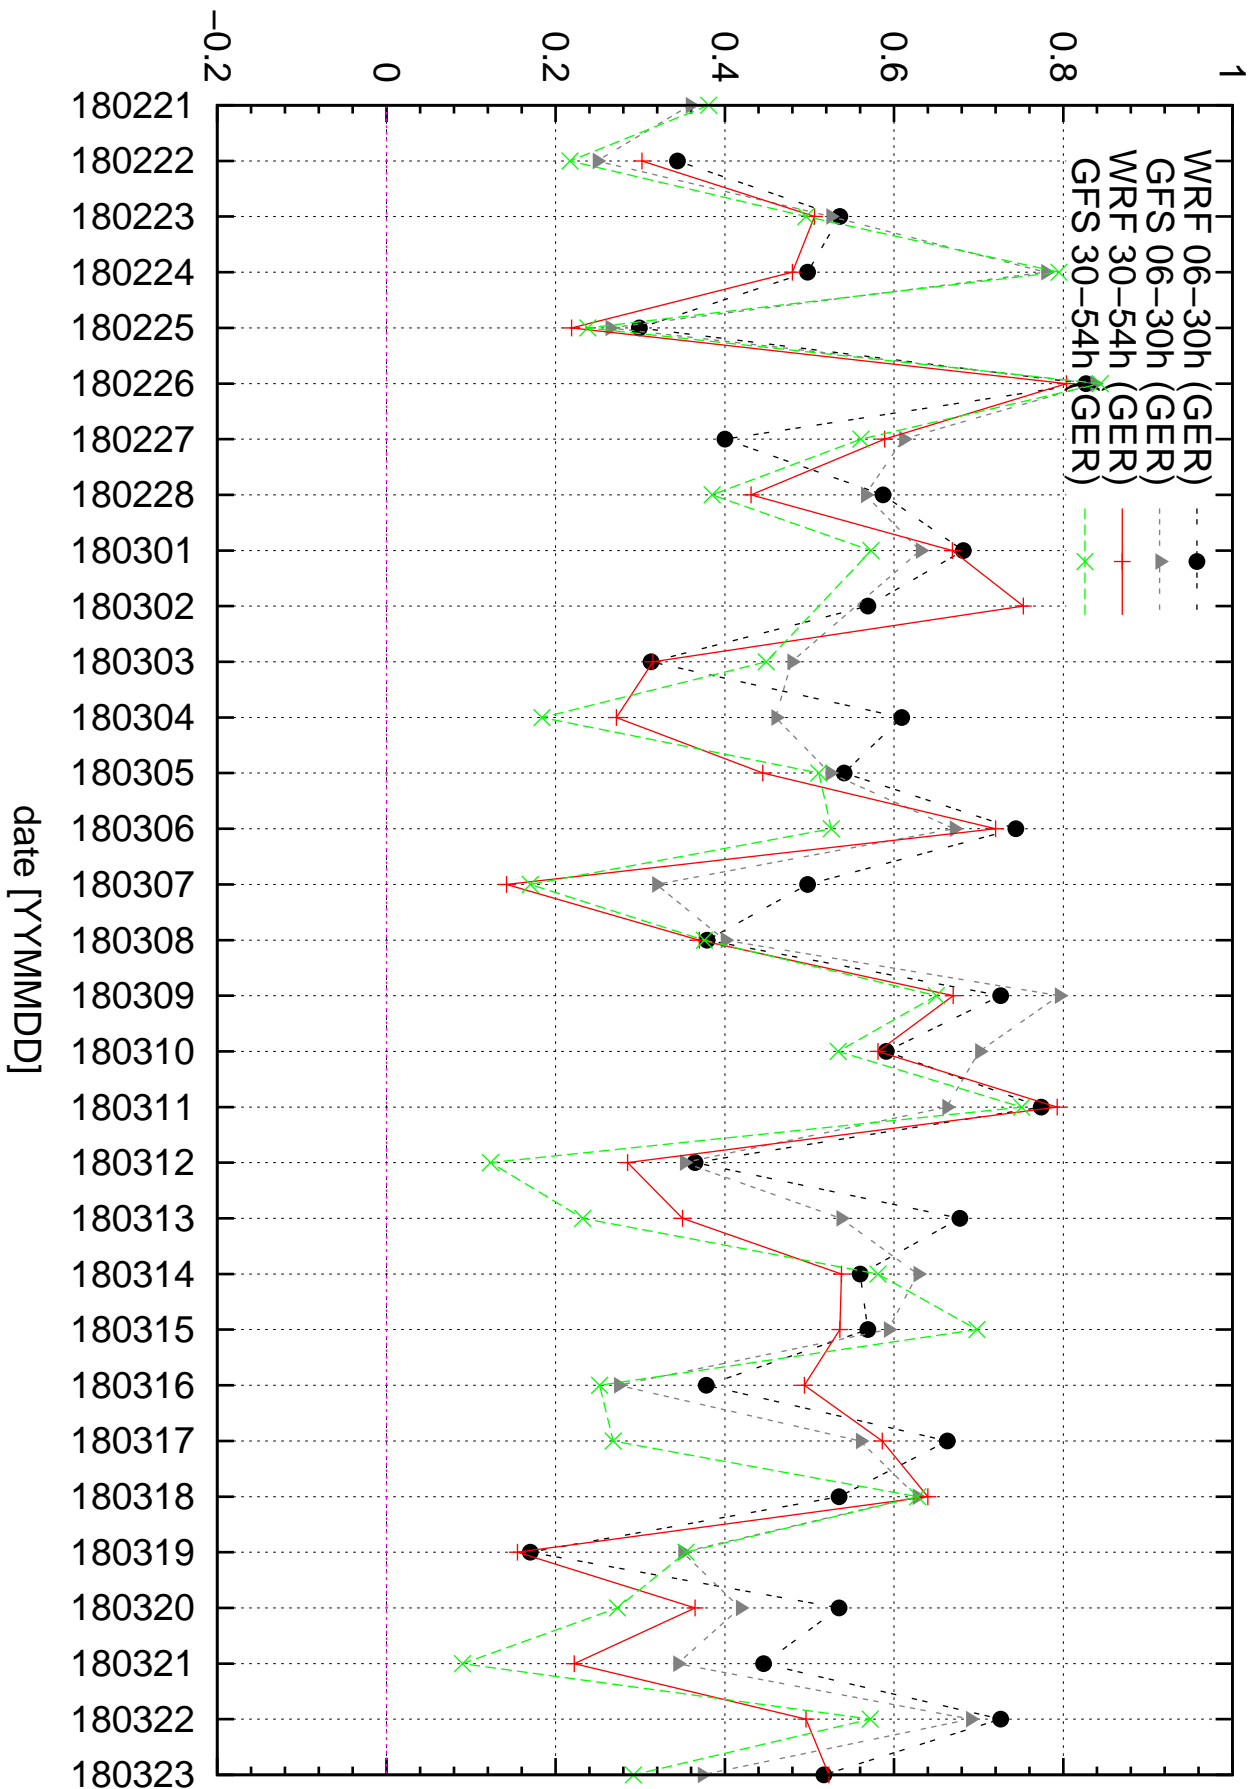

Correlation coefficient CC0.0+

Correlation coefficient CC0.0+

Correlation coefficient CC0.1+

Correlation coefficient CC0.1+

Equitable threat score ETS0.1+

ETS: 24h-precipitation WRF/GFS forecast vs. station observations (stations with RR>0.1mm)

Equitable threat score ETS10+

Equitable threat score ETS1+

Equitable threat score ETS30+

ETS: 24h-precipitation WRF/GFS forecast vs. station observations (stations with RR>30mm)

Equitable threat score ETS5+