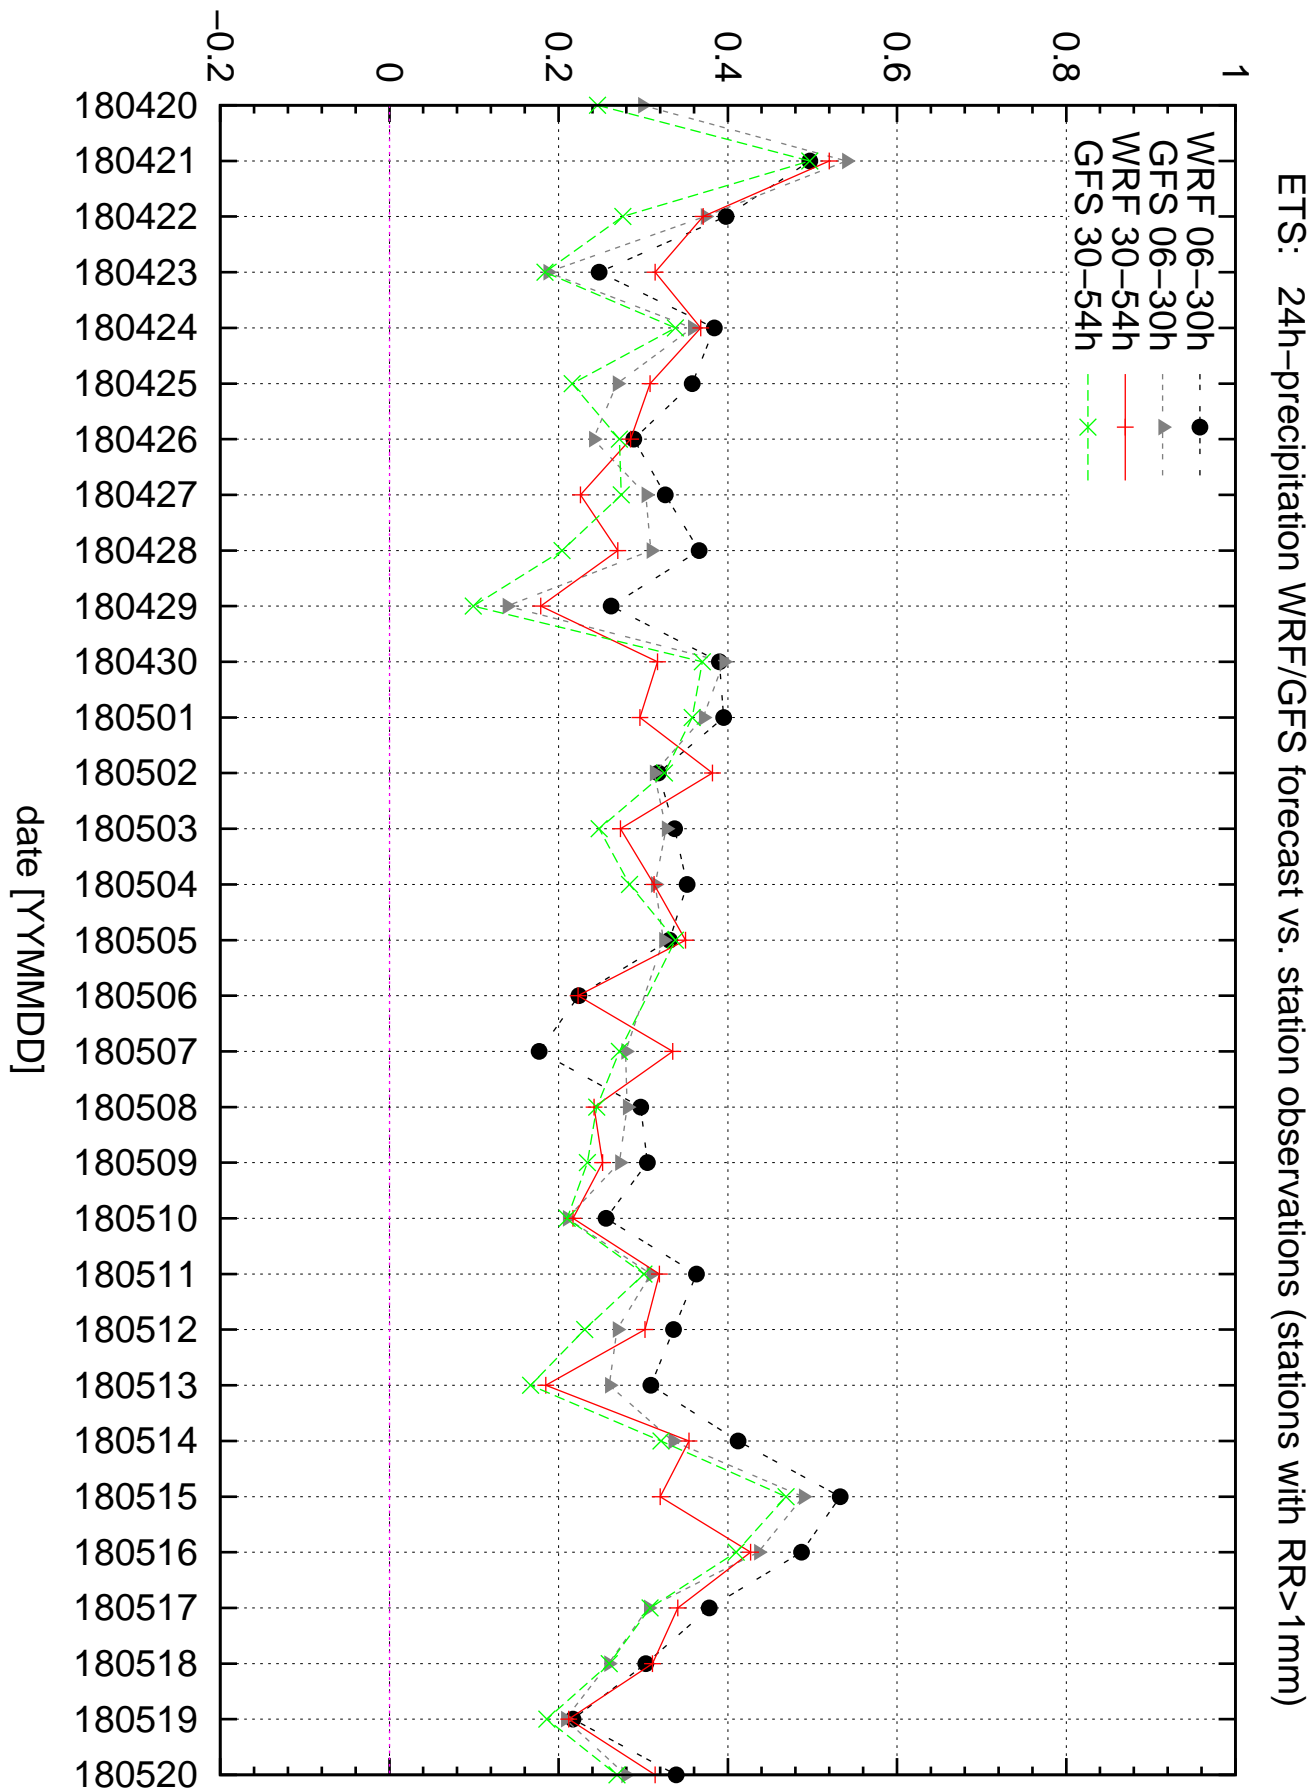

Correlation coefficient CC0.0+

Correlation coefficient CC0.0+

Correlation coefficient CC0.1+

Correlation coefficient CC0.1+

Equitable threat score ETS0.1+

Equitable threat score ETS10+

ETS: 24h-precipitation WRF/GFS forecast vs. station observations (stations with RR>10mm)

Equitable threat score ETS1+

Equitable threat score ETS30+

ETS: 24h-precipitation WRF/GFS forecast vs. station observations (stations with RR>30mm)

Equitable threat score ETS5+