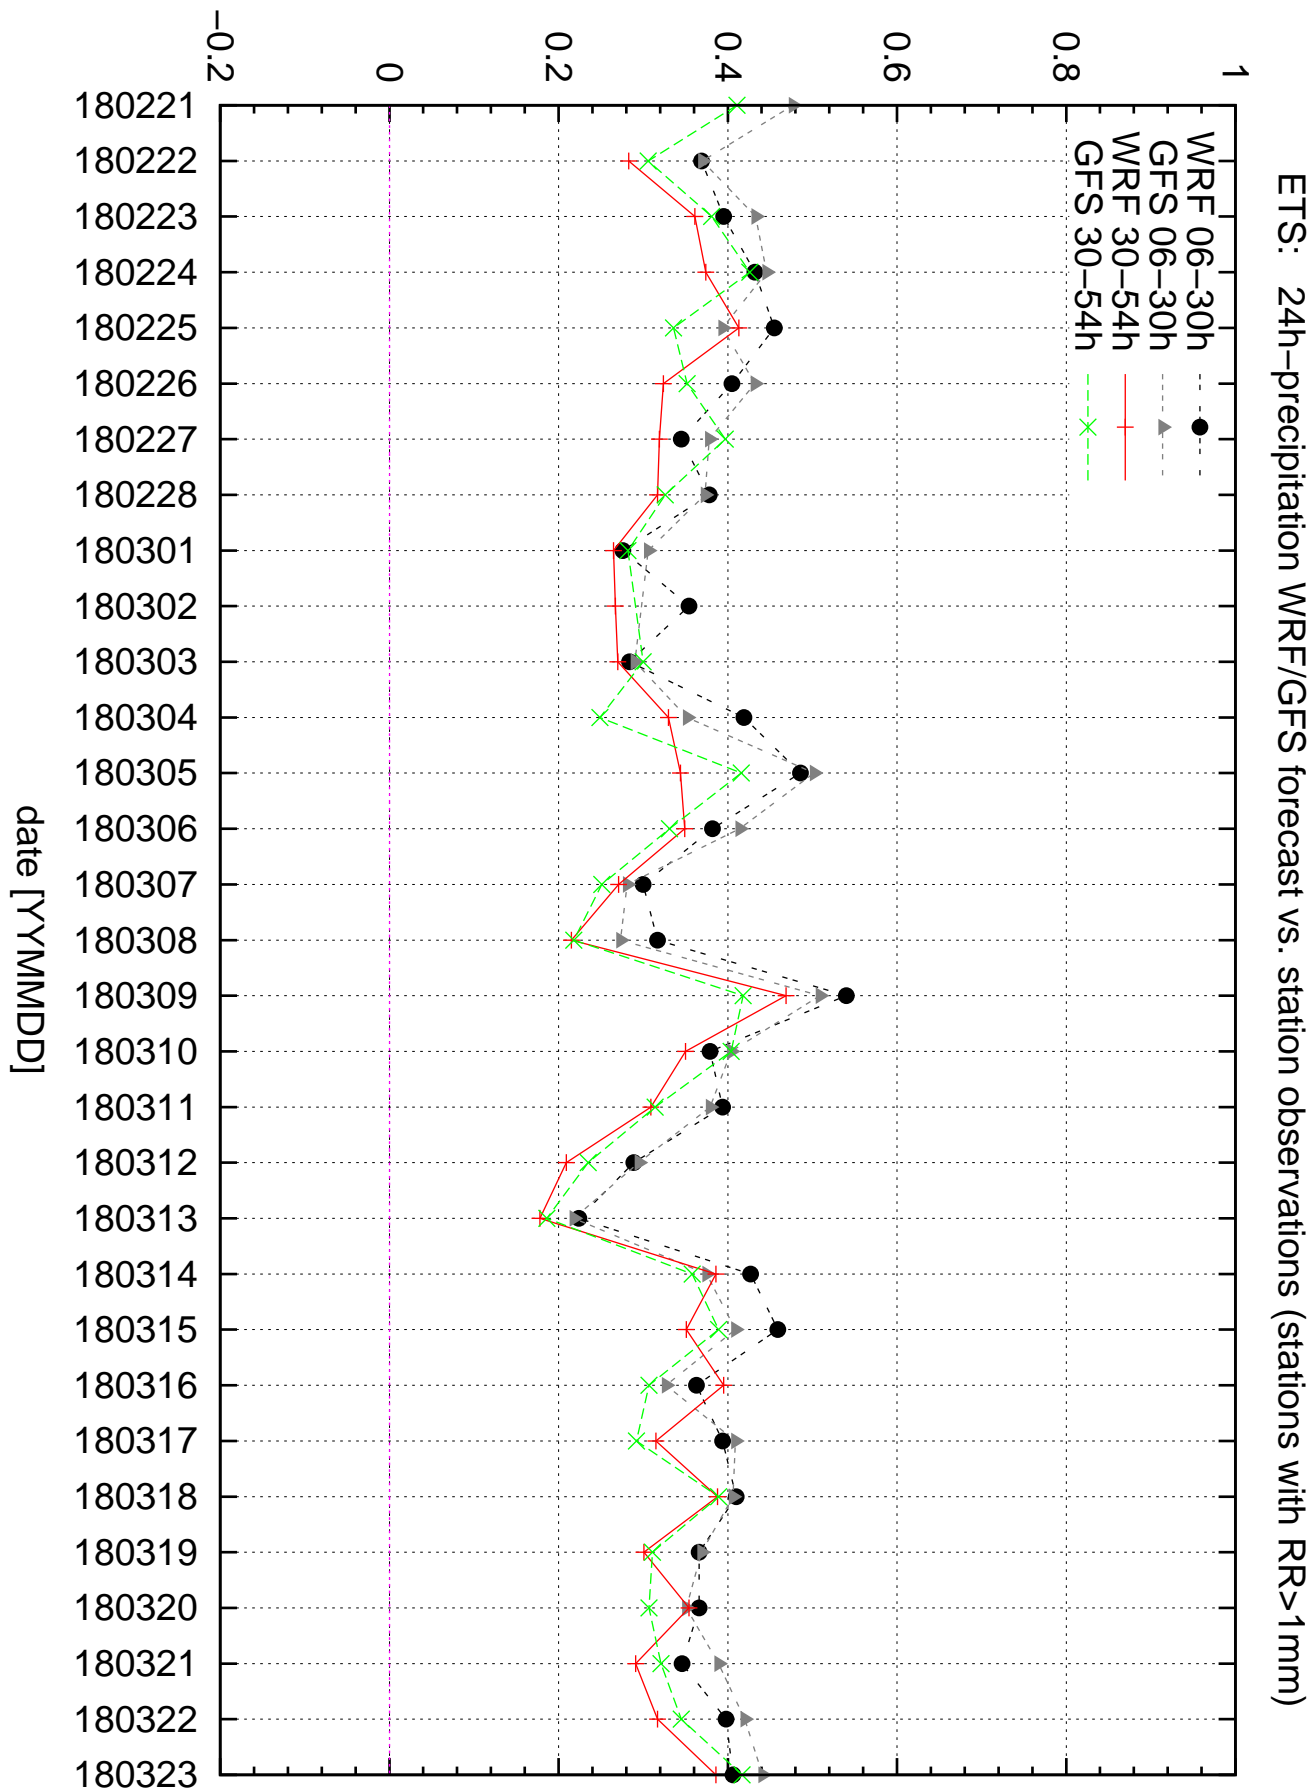

Correlation coefficient CC0.0+

Correlation coefficient CC0.0+

Correlation coefficient CC0.1+

Correlation coefficient CC0.1+

Equitable threat score ETS0.1+

ETS: 24h-precipitation WRF/GFS forecast vs. station observations (stations with RR>0.1mm)

Equitable threat score ETS10+

Equitable threat score ETS1+

Equitable threat score ETS30+

ETS: 24h-precipitation WRF/GFS forecast vs. station observations (stations with RR>30mm)

Equitable threat score ETS5+