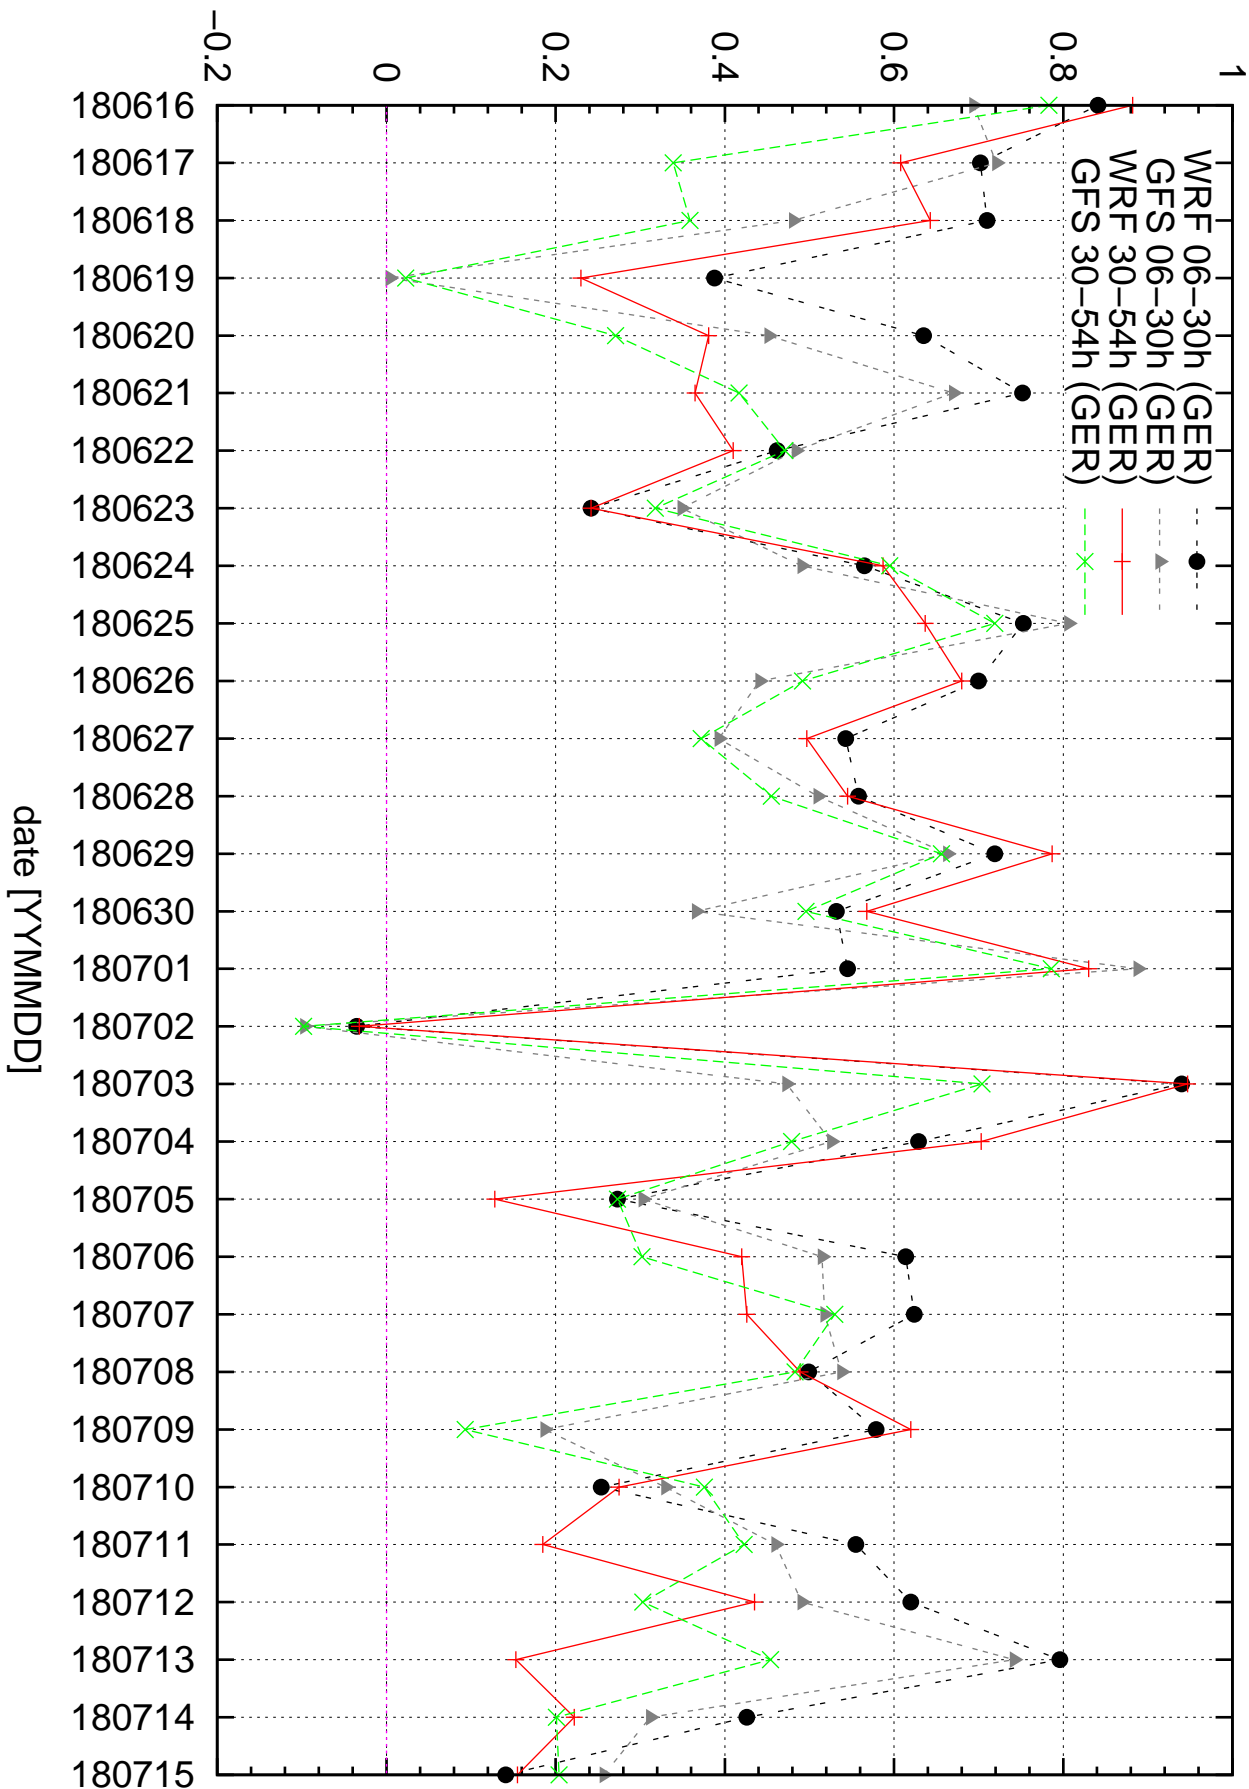

Correlation coefficient CC0.0+

Correlation coefficient CC0.0+

Correlation coefficient CC0.1+

Correlation coefficient CC0.1+

Equitable threat score ETS0.1+

ETS: 24h-precipitation WRF/GFS forecast vs. station observations (stations with RR>0.1mm)

Equitable threat score ETS10+

Equitable threat score ETS1+

Equitable threat score ETS30+

ETS: 24h-precipitation WRF/GFS forecast vs. station observations (stations with RR>30mm)

Equitable threat score ETS5+