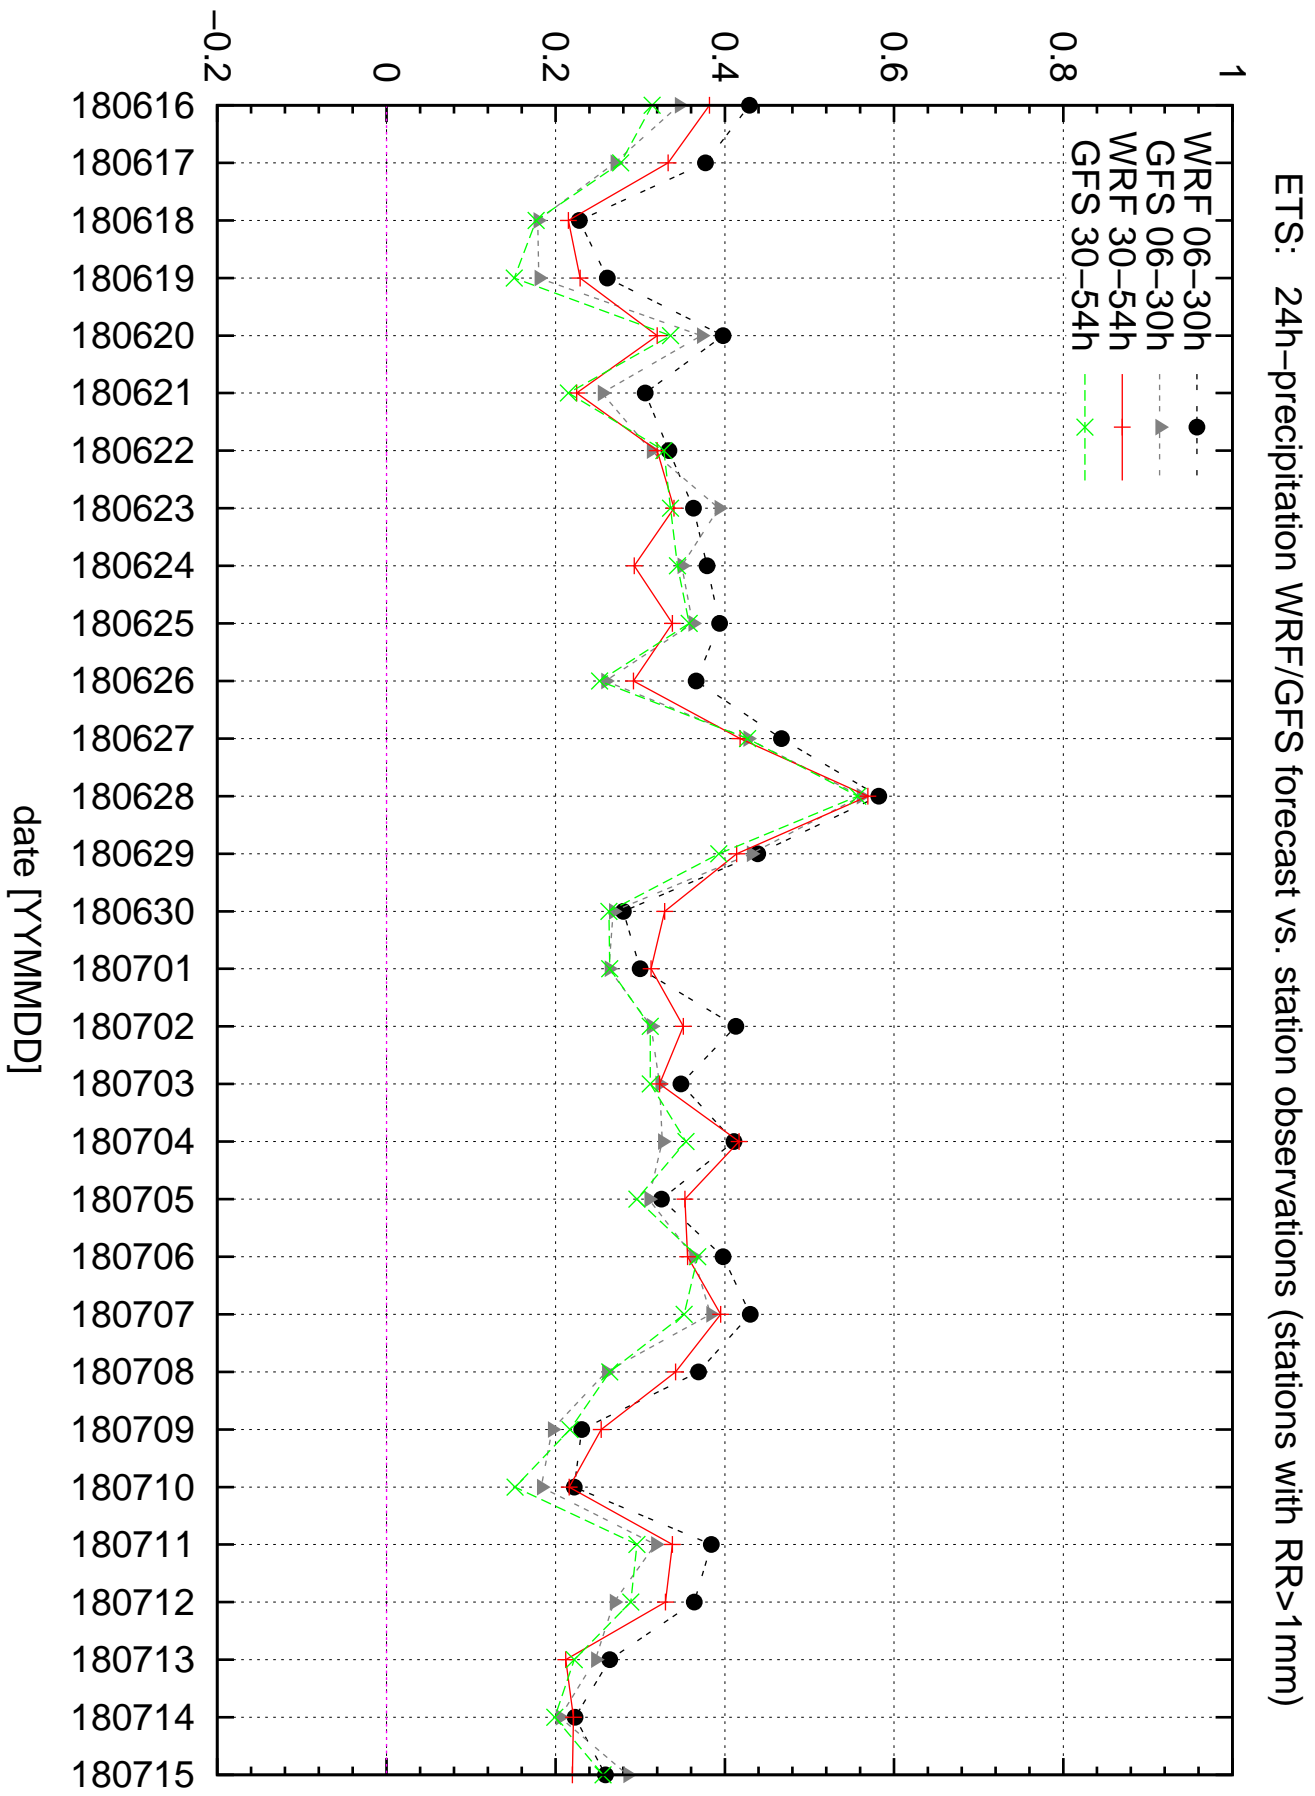

Correlation coefficient CC0.0+

Correlation coefficient CC0.0+

Correlation coefficient CC0.1+

Correlation coefficient CC0.1+

Equitable threat score ETS0.1+

ETS: 24h-precipitation WRF/GFS forecast vs. station observations (stations with RR>0.1mm)

Equitable threat score ETS10+

Equitable threat score ETS1+

Equitable threat score ETS30+

ETS: 24h-precipitation WRF/GFS forecast vs. station observations (stations with RR>30mm)

Equitable threat score ETS5+