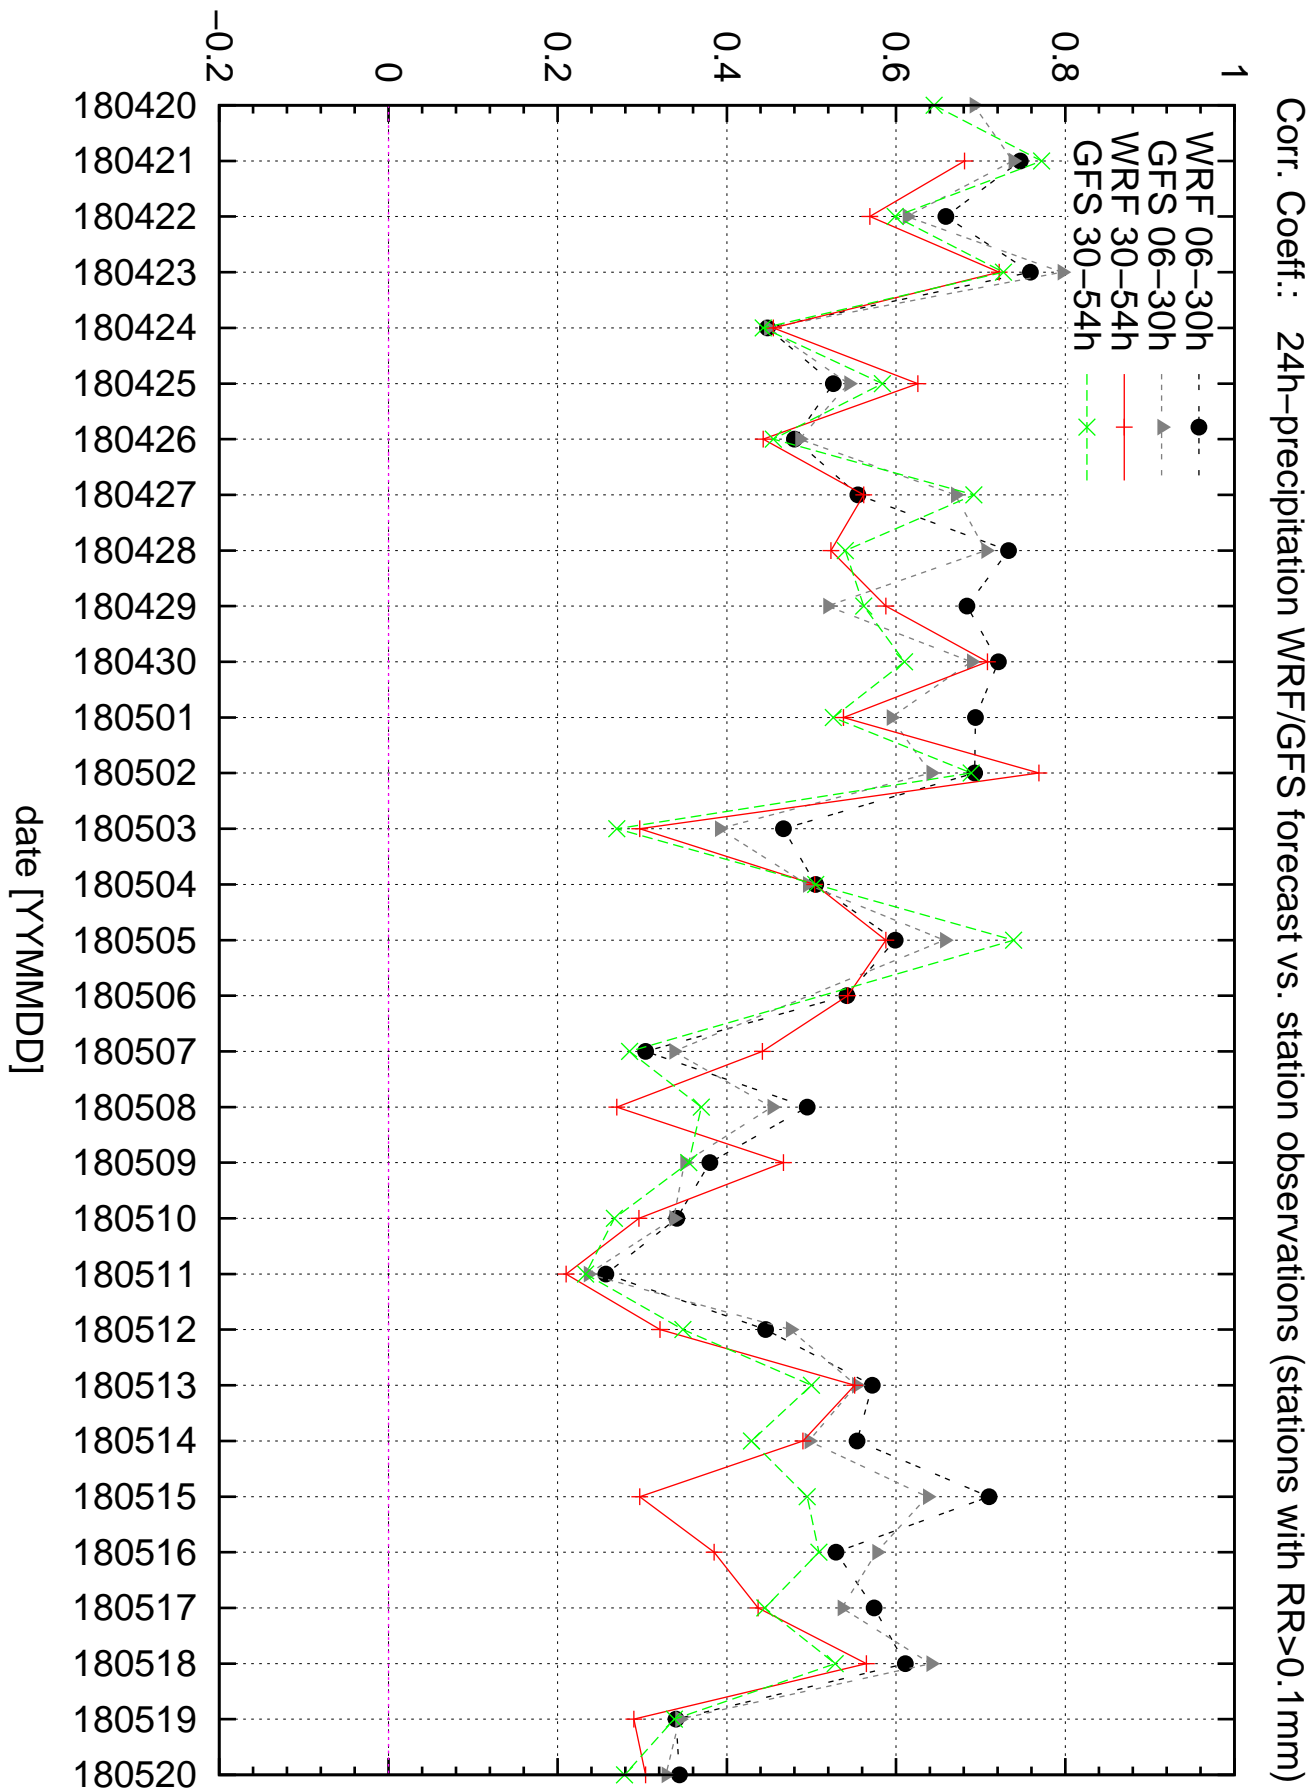

Correlation coefficient CC0.0+

Correlation coefficient CC0.0+

Correlation coefficient CC0.1+

Correlation coefficient CC0.1+

Equitable threat score ETS0.1+

Equitable threat score ETS10+

ETS: 24h-precipitation WRF/GFS forecast vs. station observations (stations with RR>10mm)

Equitable threat score ETS1+

Equitable threat score ETS30+

ETS: 24h-precipitation WRF/GFS forecast vs. station observations (stations with RR>30mm)

Equitable threat score ETS5+