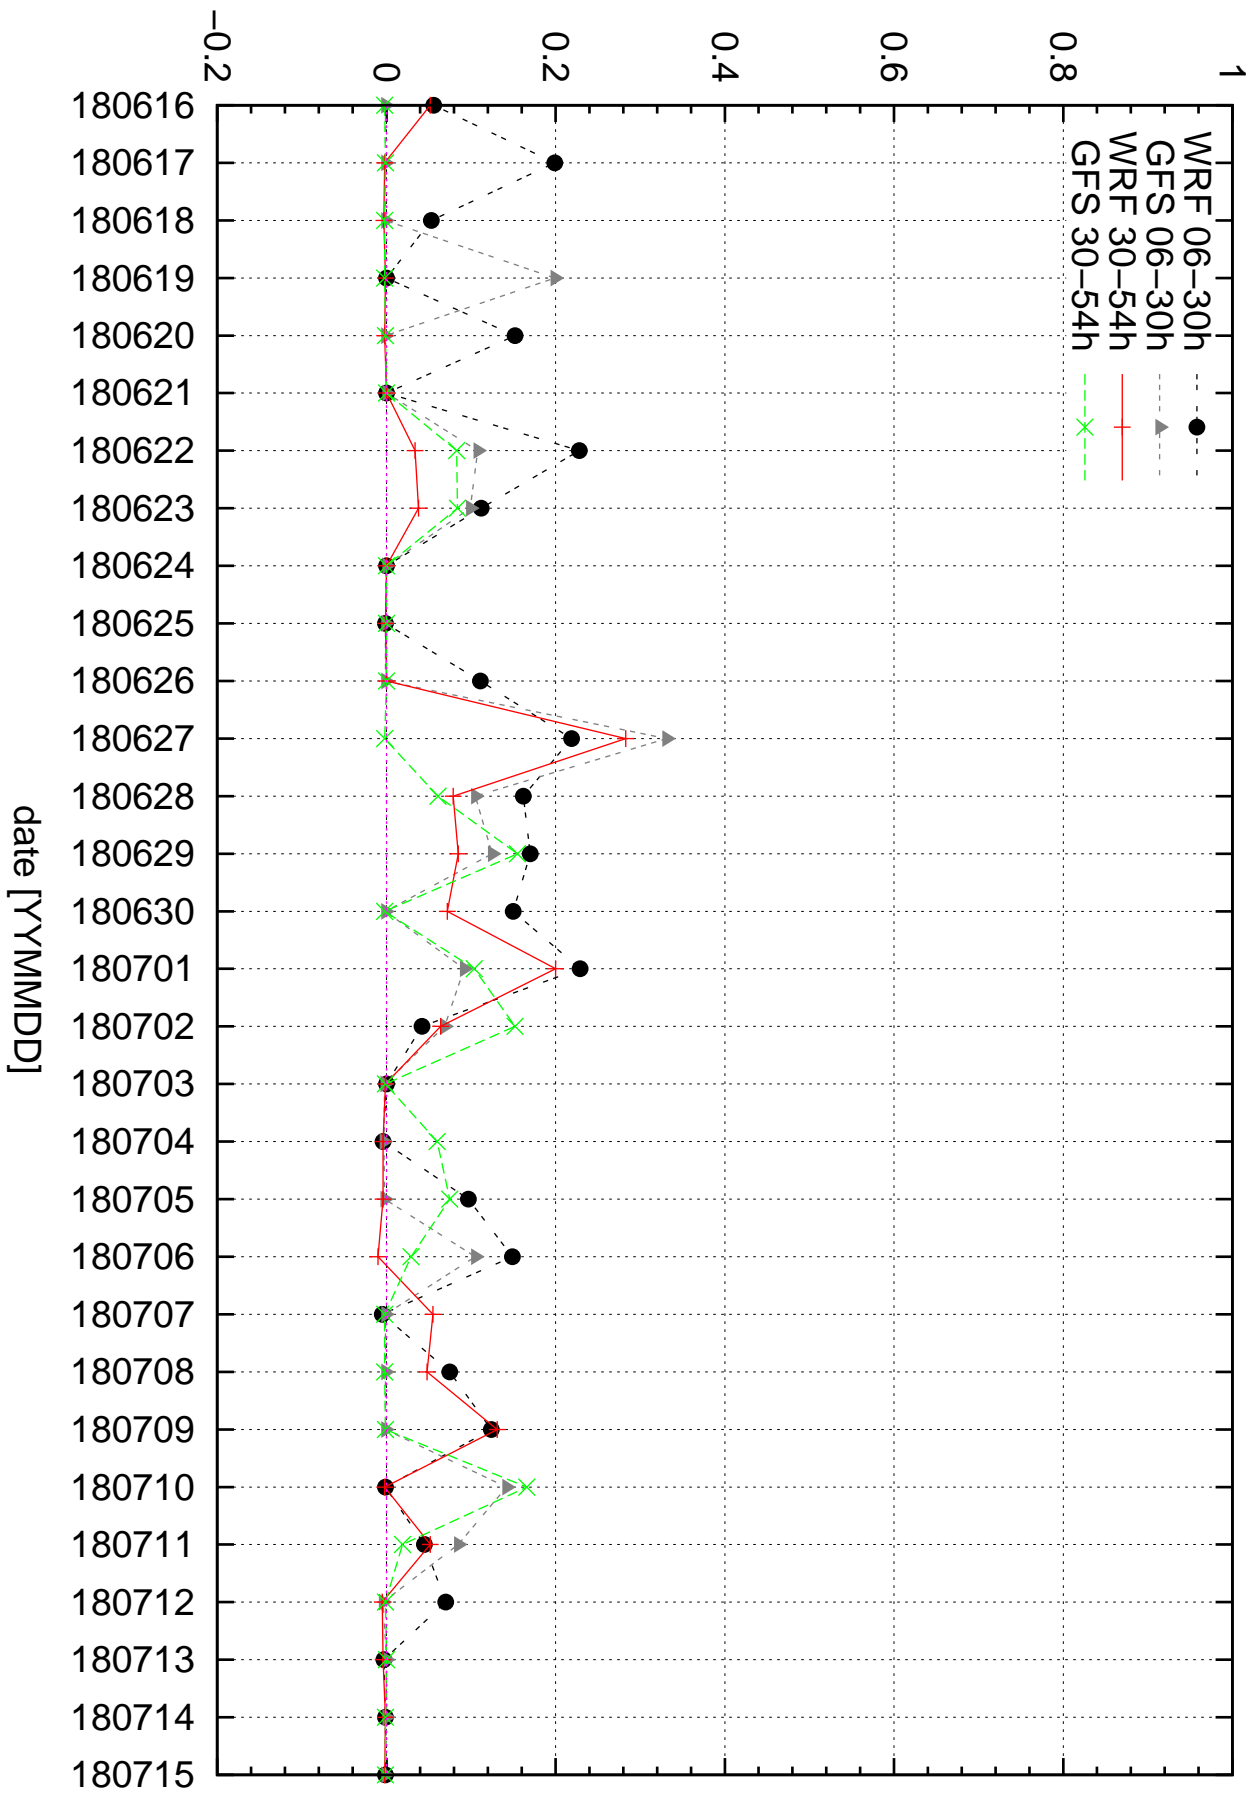

Correlation coefficient CC0.0+

Correlation coefficient CC0.0+

Correlation coefficient CC0.1+

Correlation coefficient CC0.1+

Equitable threat score ETS0.1+

ETS: 24h-precipitation WRF/GFS forecast vs. station observations (stations with RR>0.1mm)

Equitable threat score ETS10+

Equitable threat score ETS1+

Equitable threat score ETS30+

ETS: 24h-precipitation WRF/GFS forecast vs. station observations (stations with RR>30mm)

Equitable threat score ETS5+