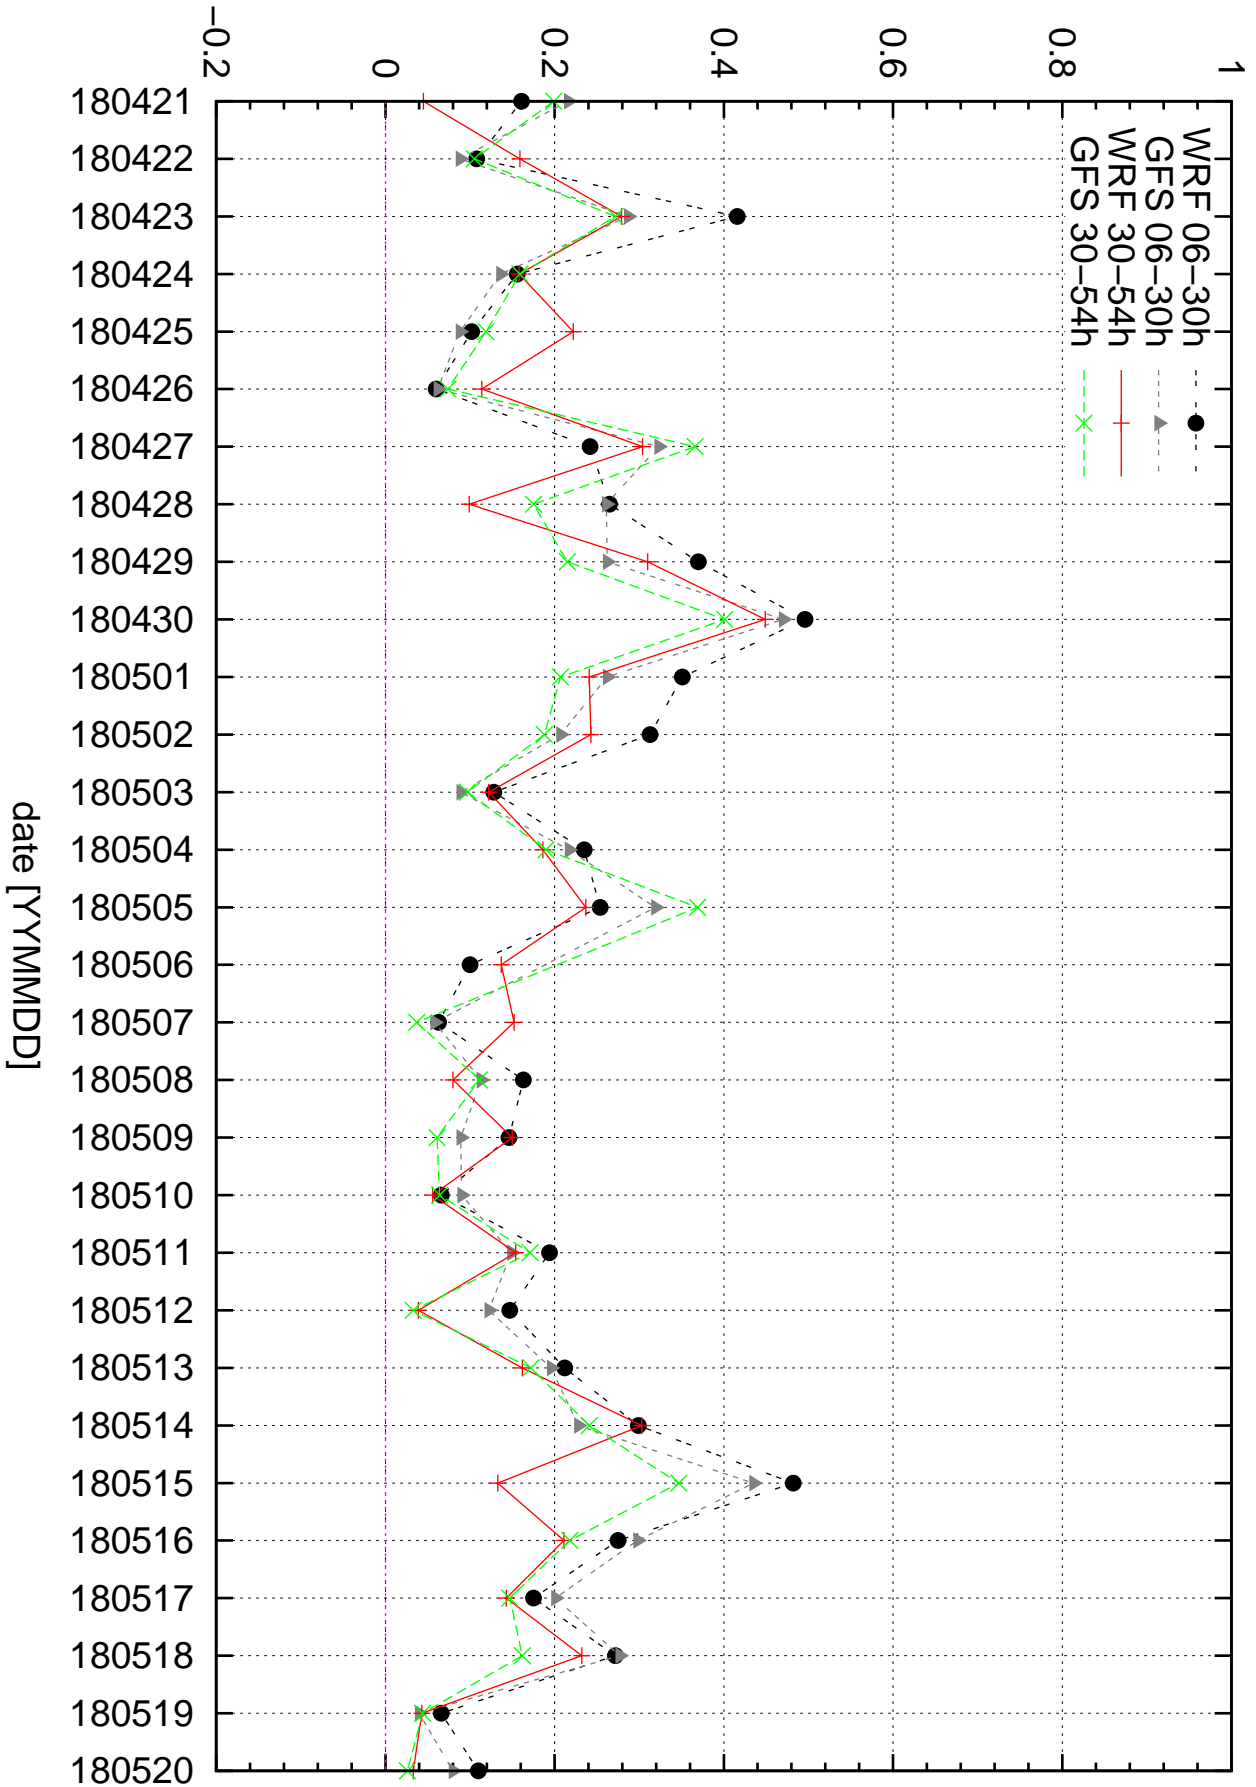

Correlation coefficient CC0.0+

Correlation coefficient CC0.0+

Correlation coefficient CC0.1+

Correlation coefficient CC0.1+

Equitable threat score ETS0.1+

Equitable threat score ETS10+

ETS: 24h-precipitation WRF/GFS forecast vs. station observations (stations with RR>10mm)

Equitable threat score ETS1+

Equitable threat score ETS30+

ETS: 24h-precipitation WRF/GFS forecast vs. station observations (stations with RR>30mm)

Equitable threat score ETS5+