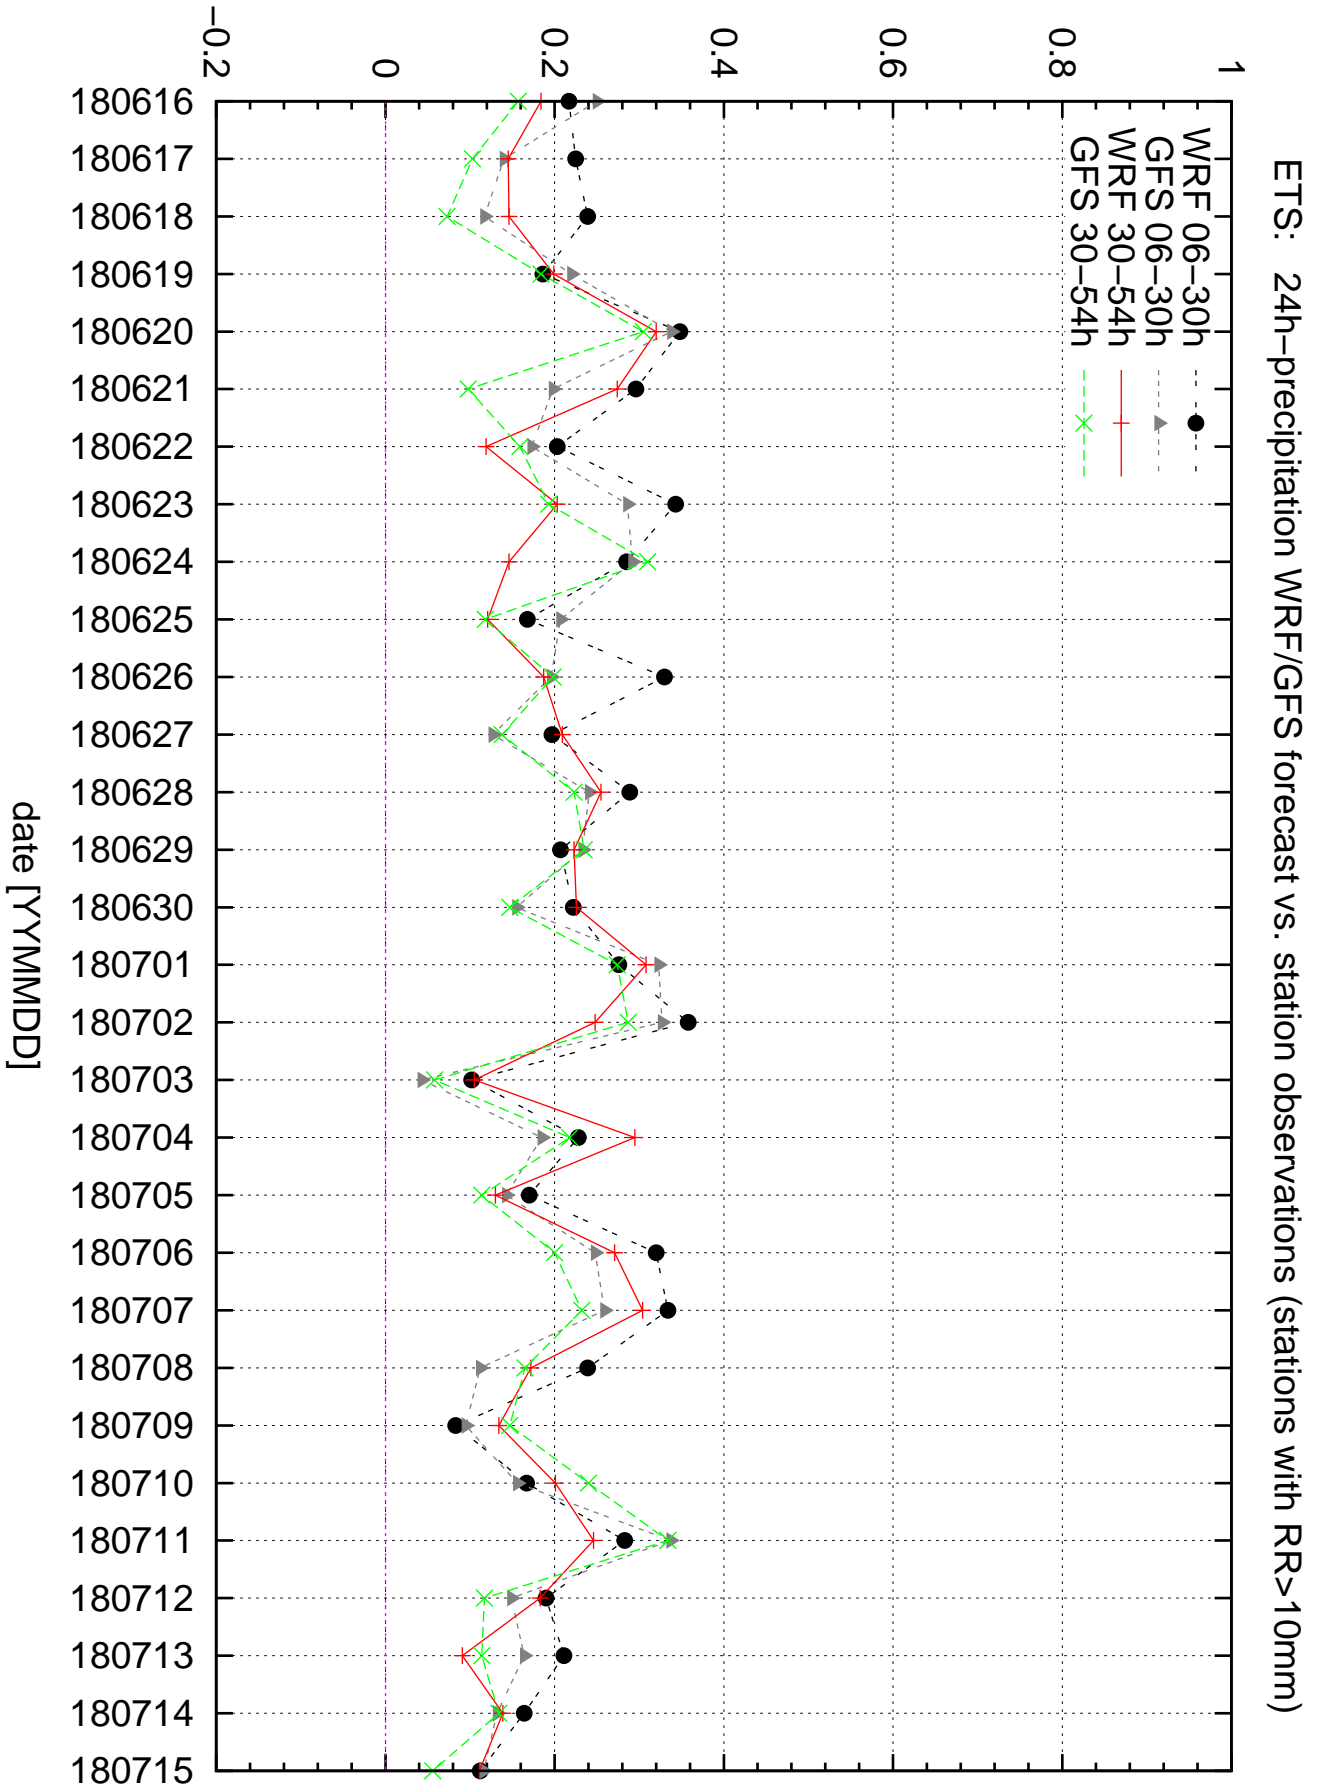

Correlation coefficient CC0.0+

Correlation coefficient CC0.0+

Correlation coefficient CC0.1+

Correlation coefficient CC0.1+

Equitable threat score ETS0.1+

ETS: 24h-precipitation WRF/GFS forecast vs. station observations (stations with RR>0.1mm)

Equitable threat score ETS10+

Equitable threat score ETS1+

Equitable threat score ETS30+

ETS: 24h-precipitation WRF/GFS forecast vs. station observations (stations with RR>30mm)

Equitable threat score ETS5+